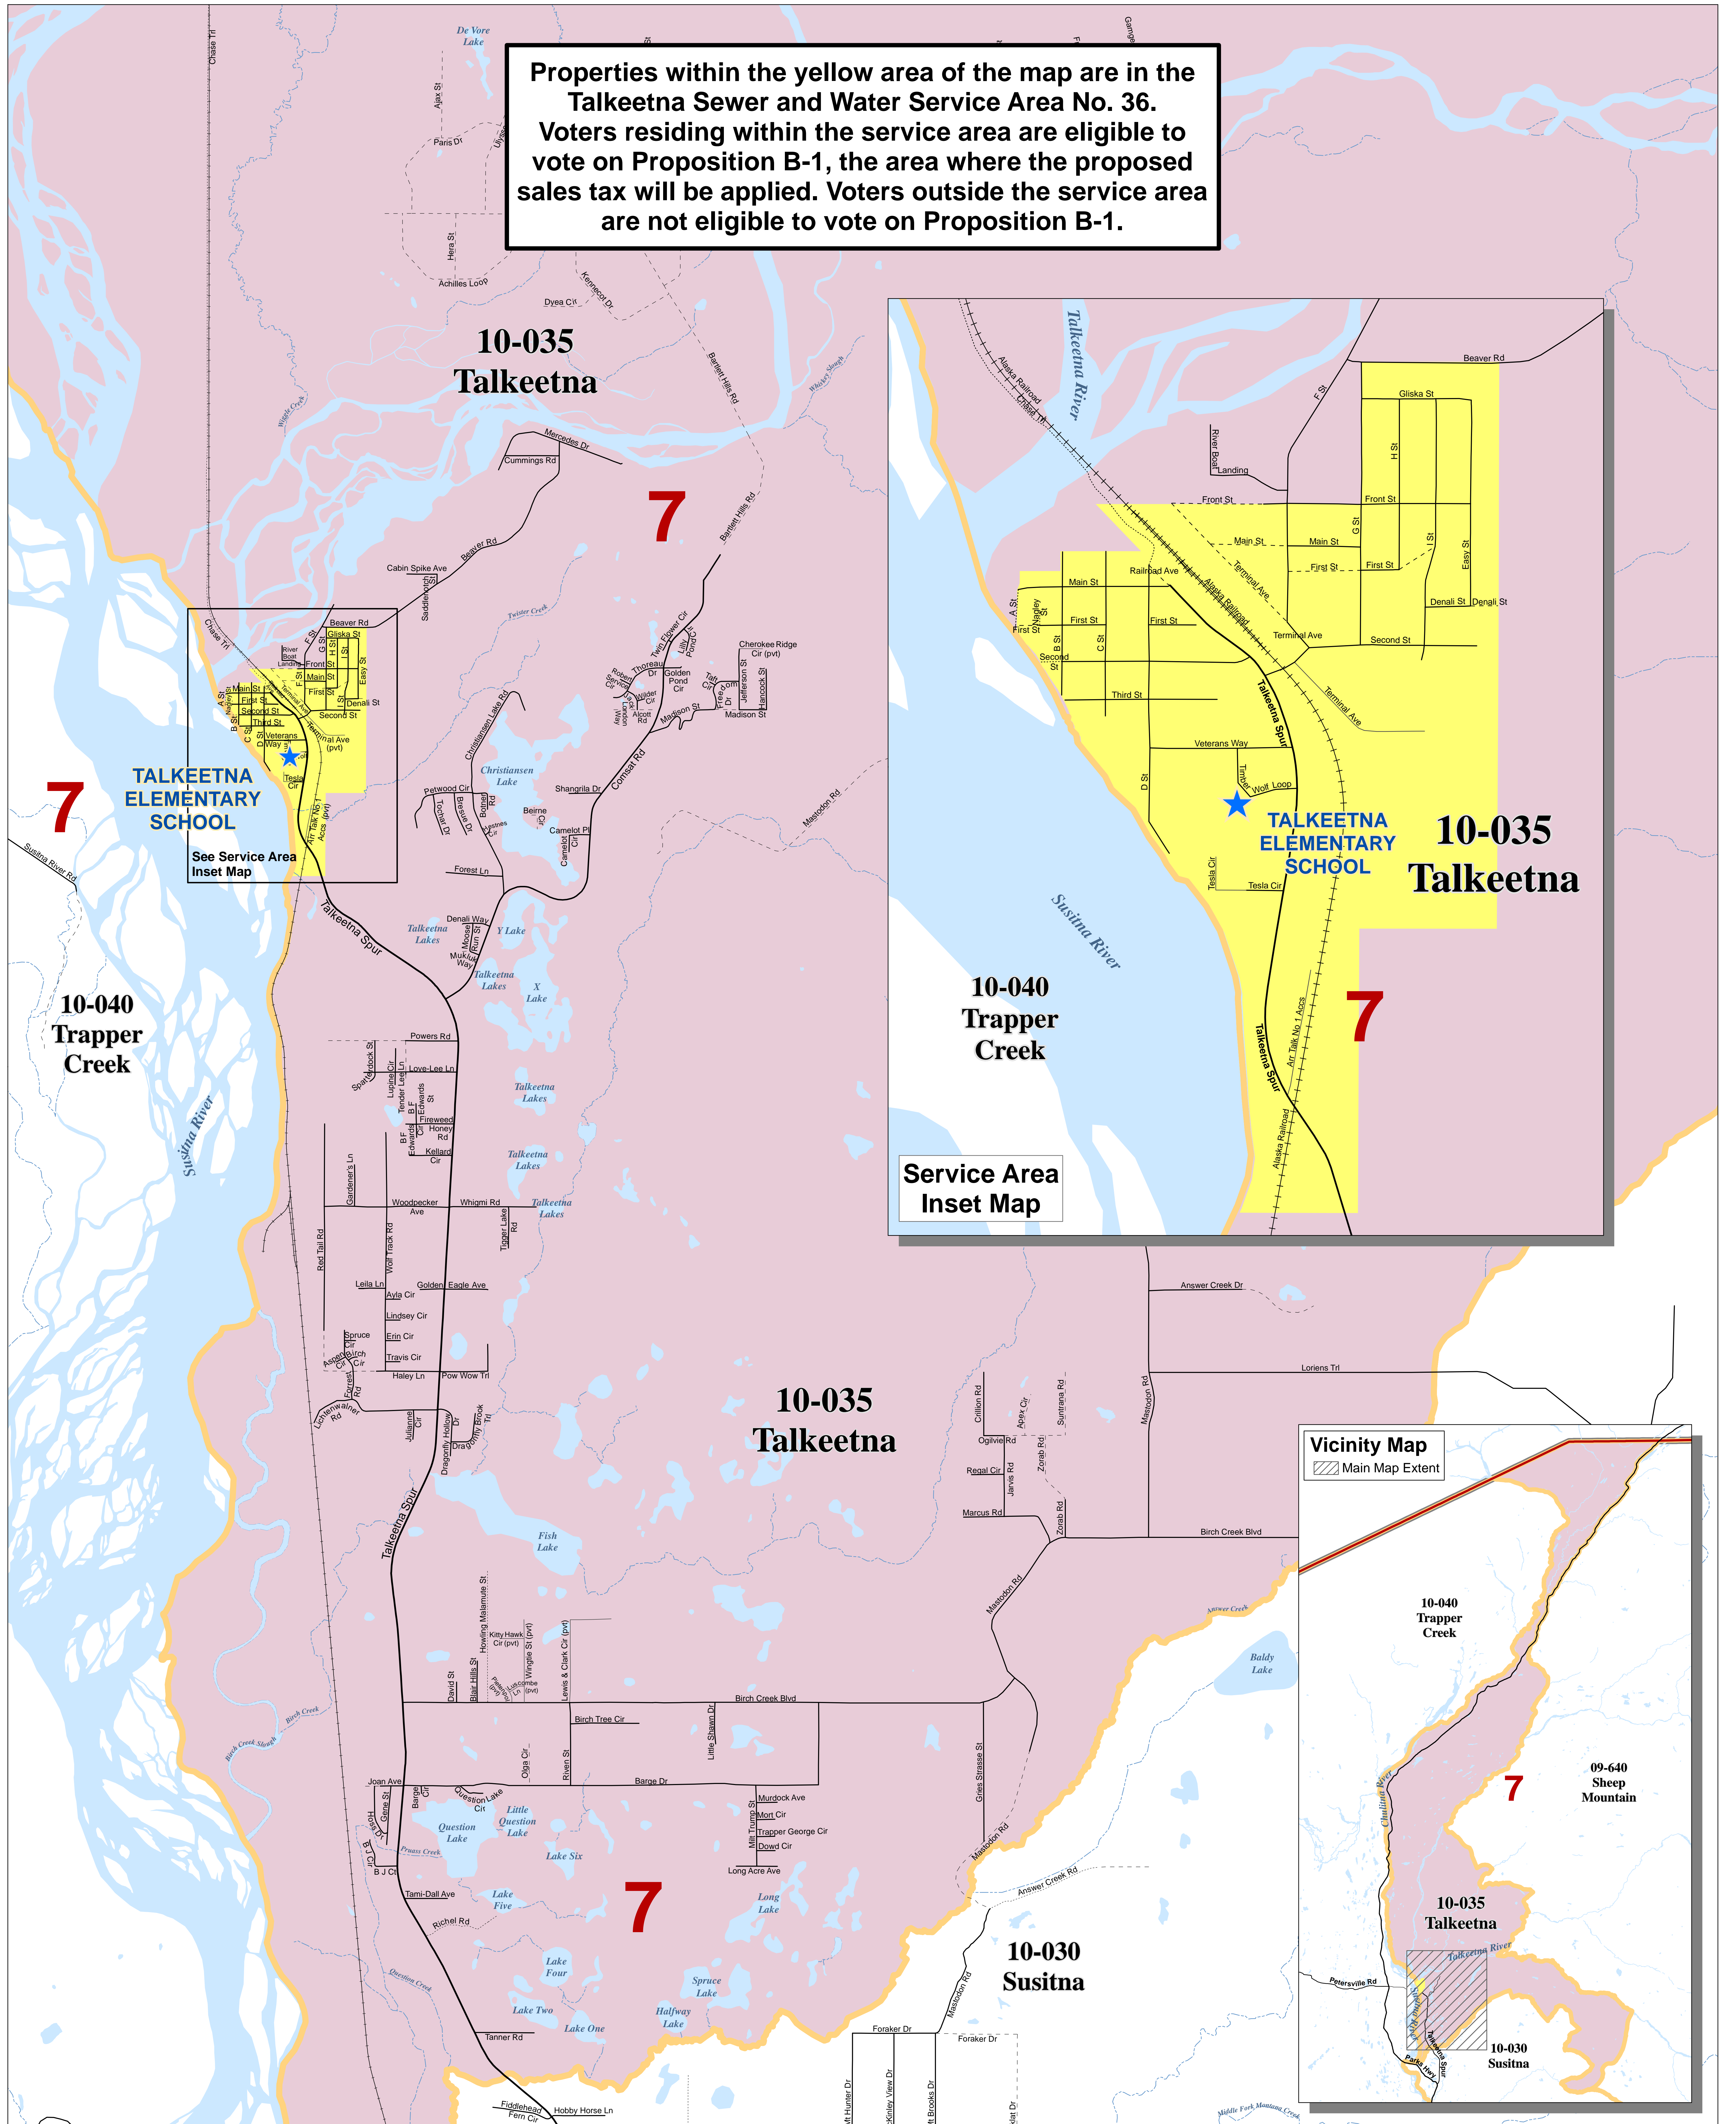

Matanuska - Susitna Borough Voting Precincts

Properties within the yellow area of the map are in the Talkeetna Sewer and Water Service Area No. 36. Voters residing within the service area are eligible to vote on Proposition B-1, the area where the proposed sales tax will be applied. Voters outside the service area are not eligible to vote on Proposition B-1.

- Polling Location
- City Boundaries
- Assembly District and School Board Boundaries
- Voting Precinct Boundaries
- Railroad
- Roads**
 - Highway
 - Major
 - Medium
 - Minor
 - Private
 - Primitive
 - Not Constructed

Precinct # 10-035 Talkeetna
 Poll Location:
TALKEETNA ELEMENTARY SCHOOL
 13930 E. Timber Wolf Loop

Prepared by MSB
 IT Department - GIS Division
 Data Sources: Matanuska-Susitna Borough
 State of Alaska Division of Elections
 August 2017