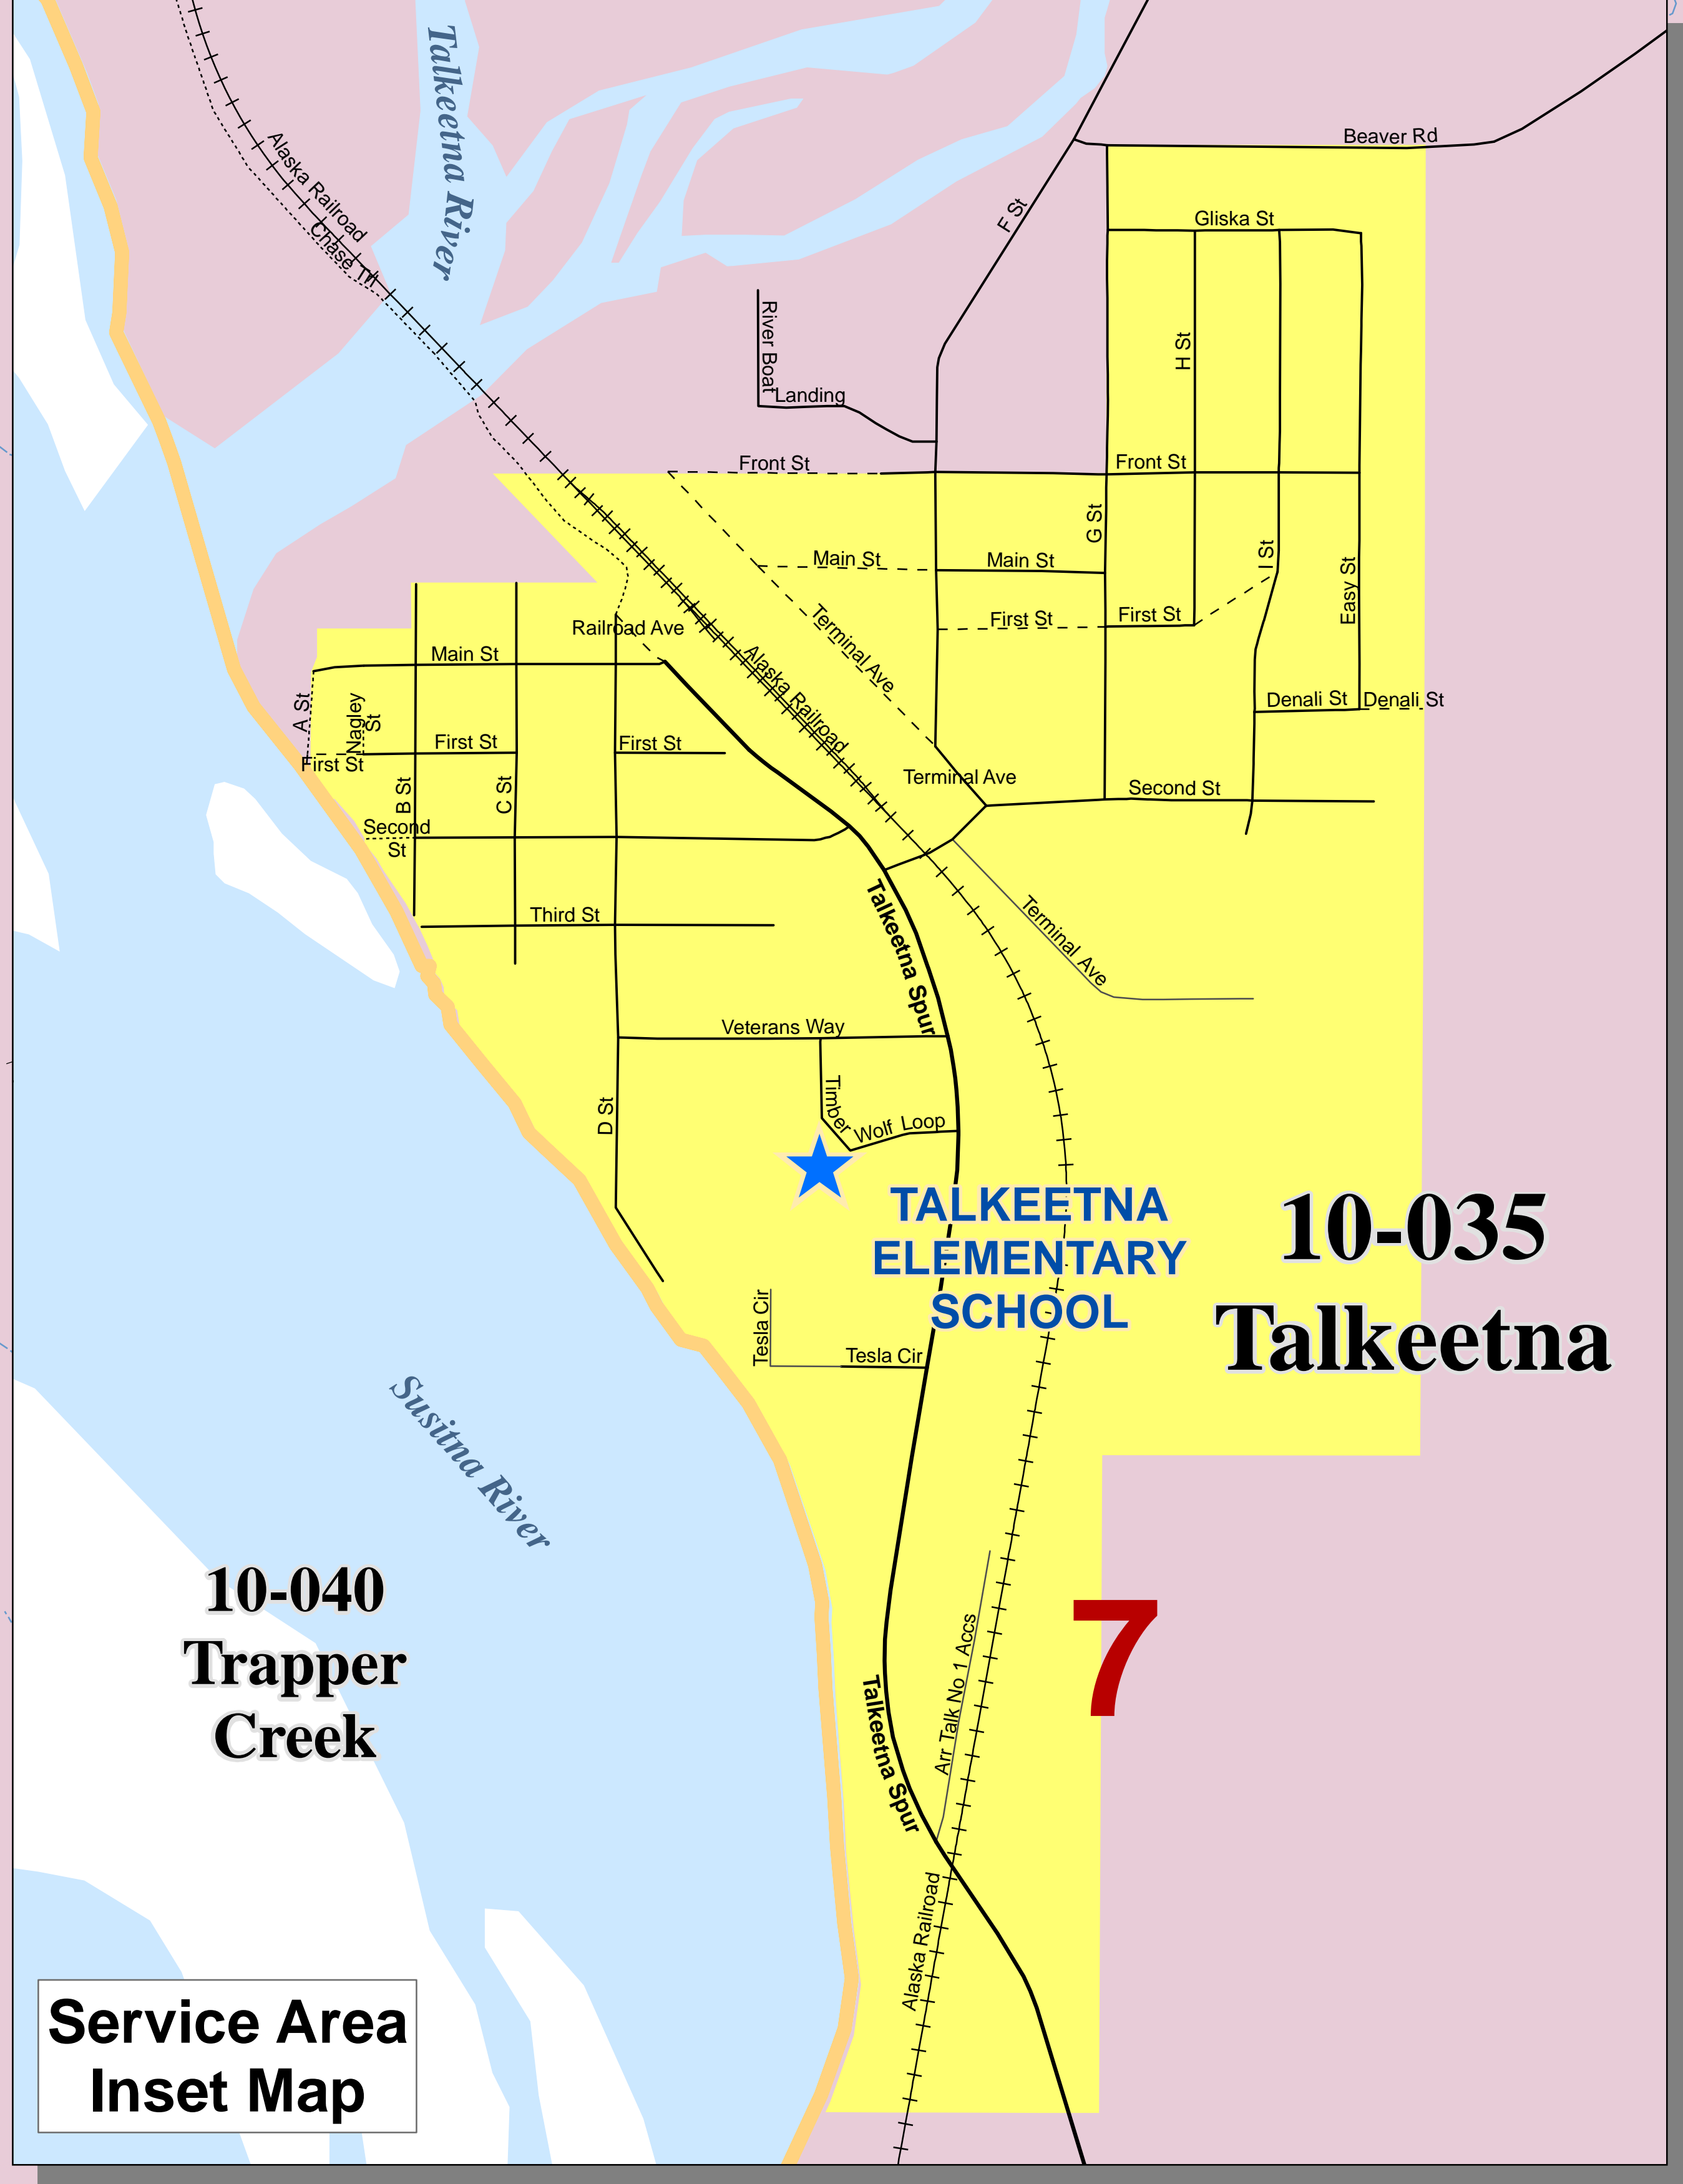

Matanuska - Susitna Borough Voting Precincts

Properties within the yellow area of the map are in the Talkeetna Sewer and Water Service Area No. 36. Voters residing within the service area are eligible to vote on Proposition B-1, the area where the proposed sales tax will be applied. Voters outside the service area are not eligible to vote on Proposition B-1.

- Polling Location
- City Boundaries
- Assembly District and School Board Boundaries
- Voting Precinct Boundaries
- Railroad
- Roads**
 - Highway
 - Major
 - Medium
 - Minor
 - Private
 - Primitive
 - Not Constructed

Precinct # 10-035 Talkeetna
 Poll Location:
TALKEETNA ELEMENTARY SCHOOL
 13930 E. Timber Wolf Loop

Prepared by MSB
 IT Department - GIS Division
 Data Sources: Matanuska-Susitna Borough
 State of Alaska Division of Elections
 August 2017