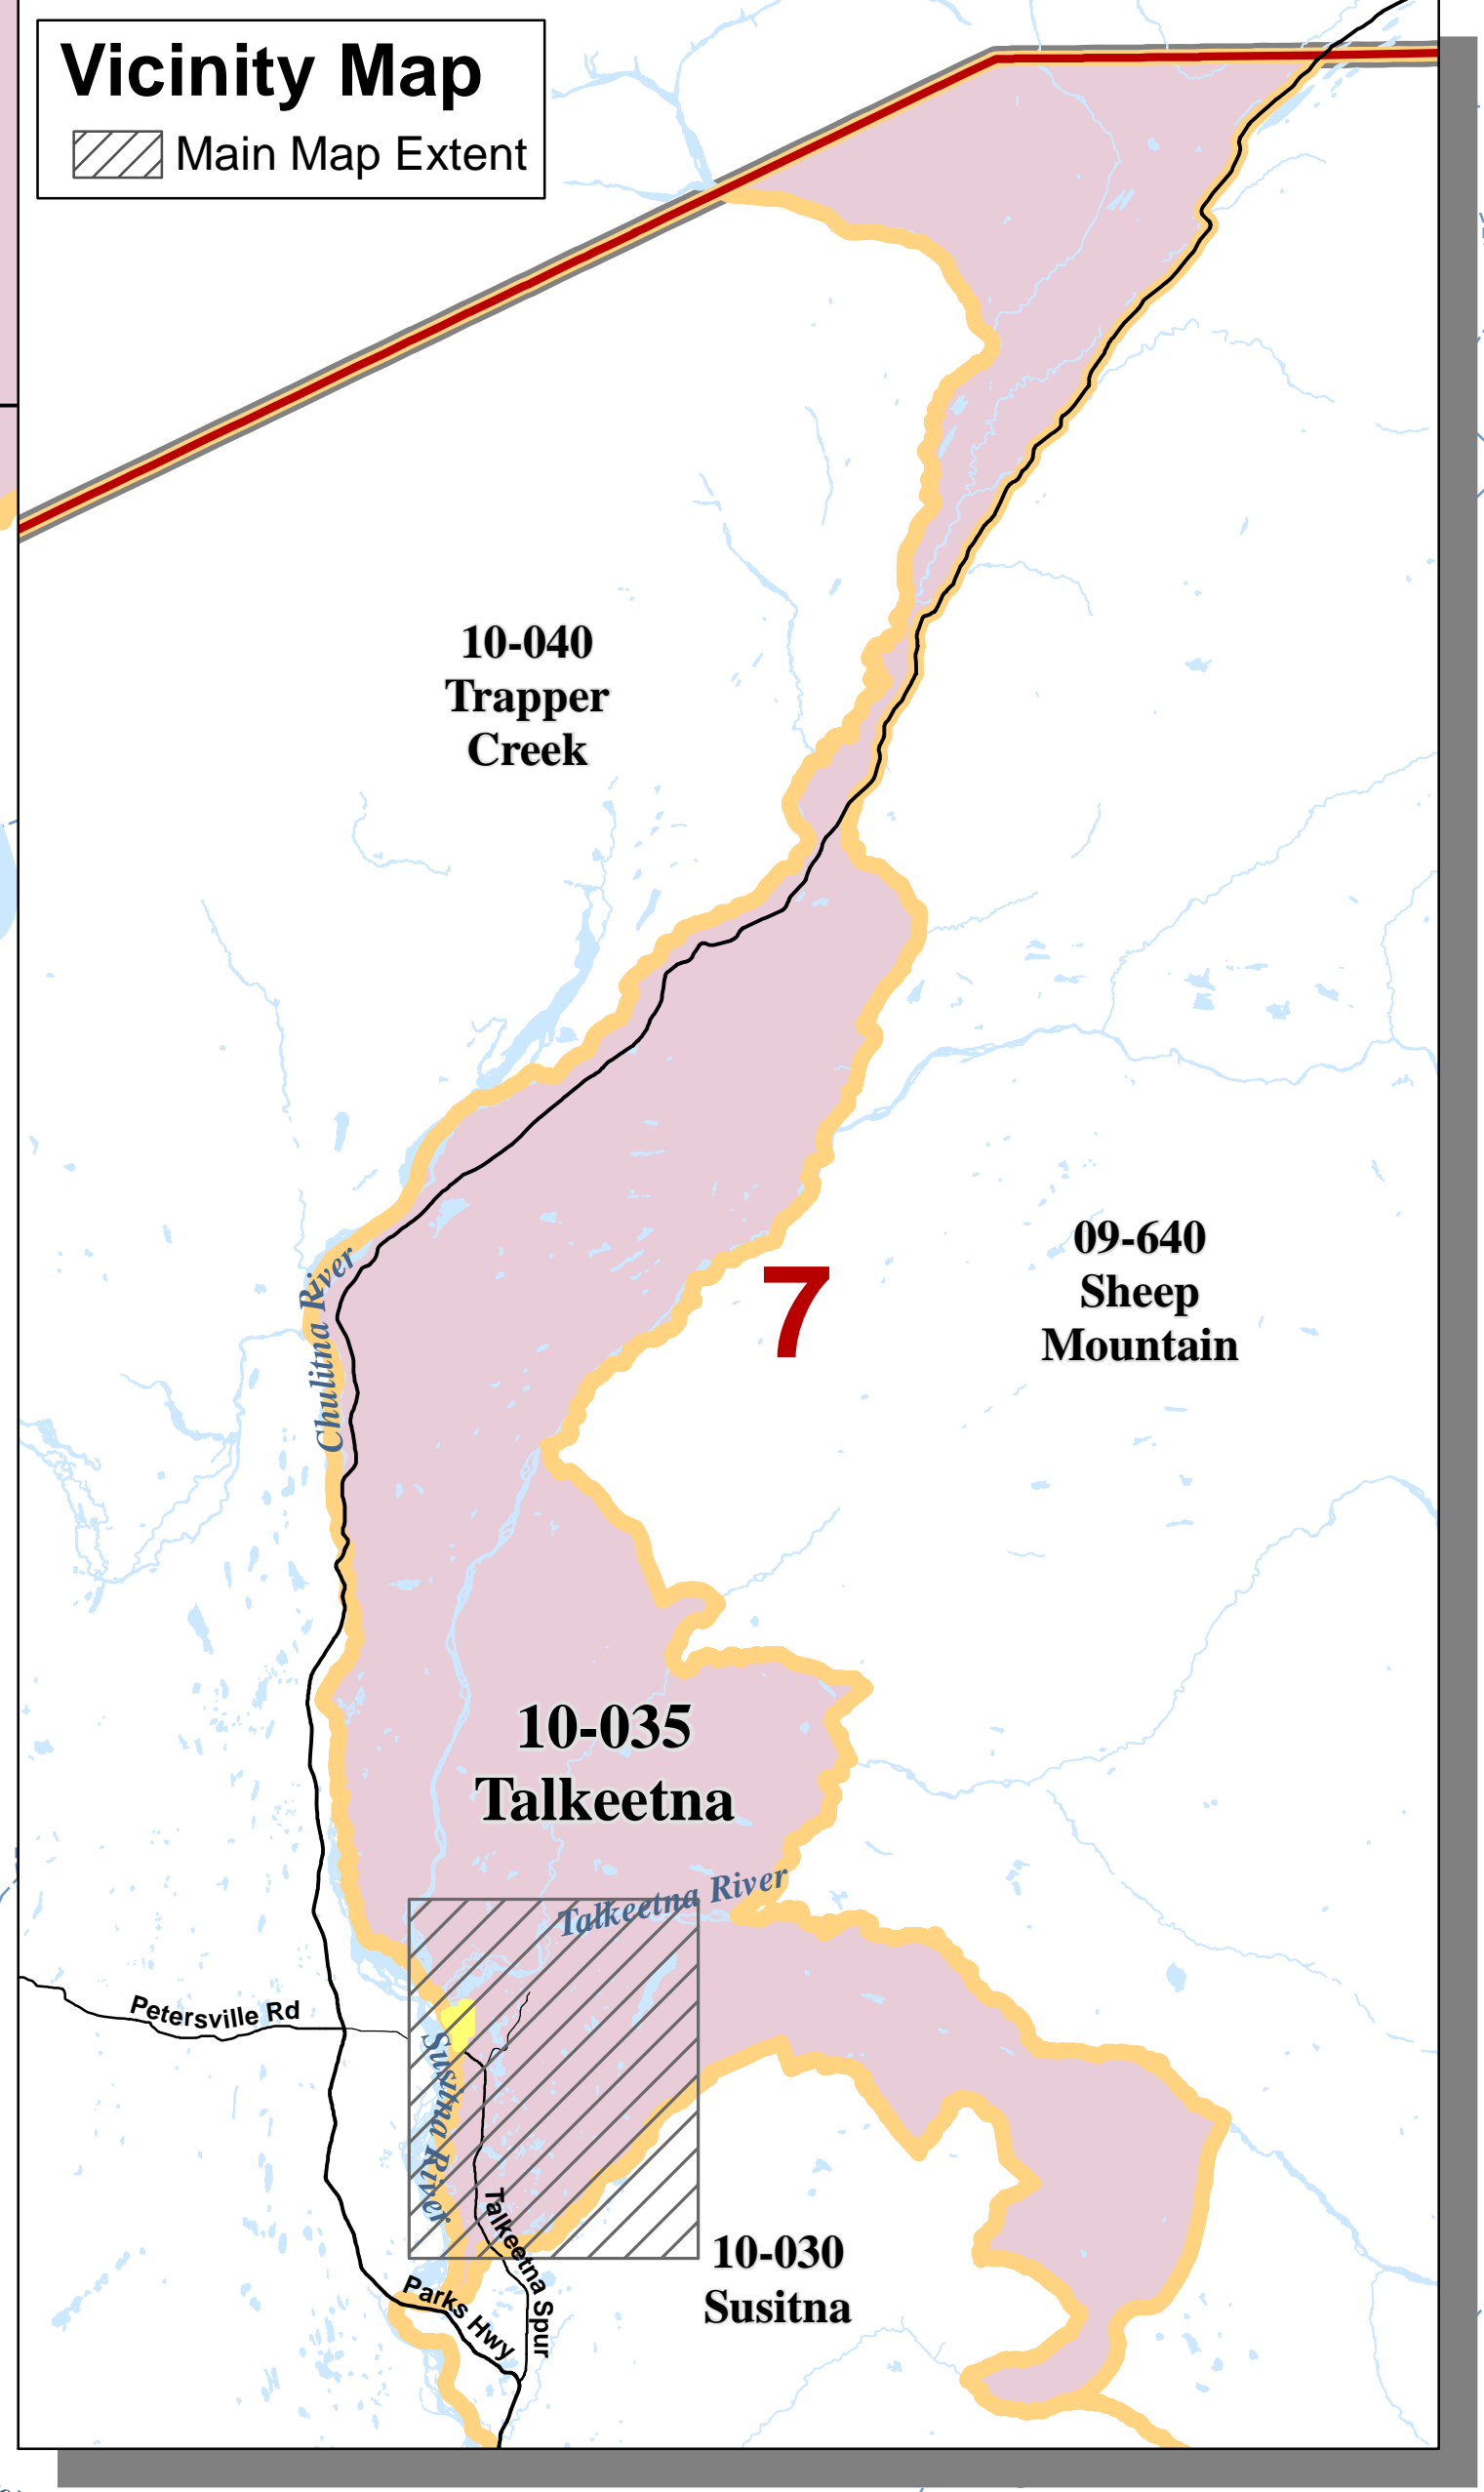

Matanuska - Susitna Borough Voting Precincts

Properties within the yellow area of the map are in the Talkeetna Sewer and Water Service Area No. 36. Voters residing within the service area are eligible to vote on Proposition B-1, the area where the proposed sales tax will be applied. Voters outside the service area are not eligible to vote on Proposition B-1.

- Polling Location
- City Boundaries
- Assembly District and School Board Boundaries
- Voting Precinct Boundaries
- Railroad
- Roads**
 - Highway
 - Major
 - Medium
 - Minor
 - Private
 - Primitive
 - Not Constructed

Precinct # 10-035 Talkeetna
 Poll Location:
TALKEETNA ELEMENTARY SCHOOL
 13930 E. Timber Wolf Loop

Prepared by MSB
 IT Department - GIS Division
 Data Sources: Matanuska-Susitna Borough
 State of Alaska Division of Elections
 August 2017