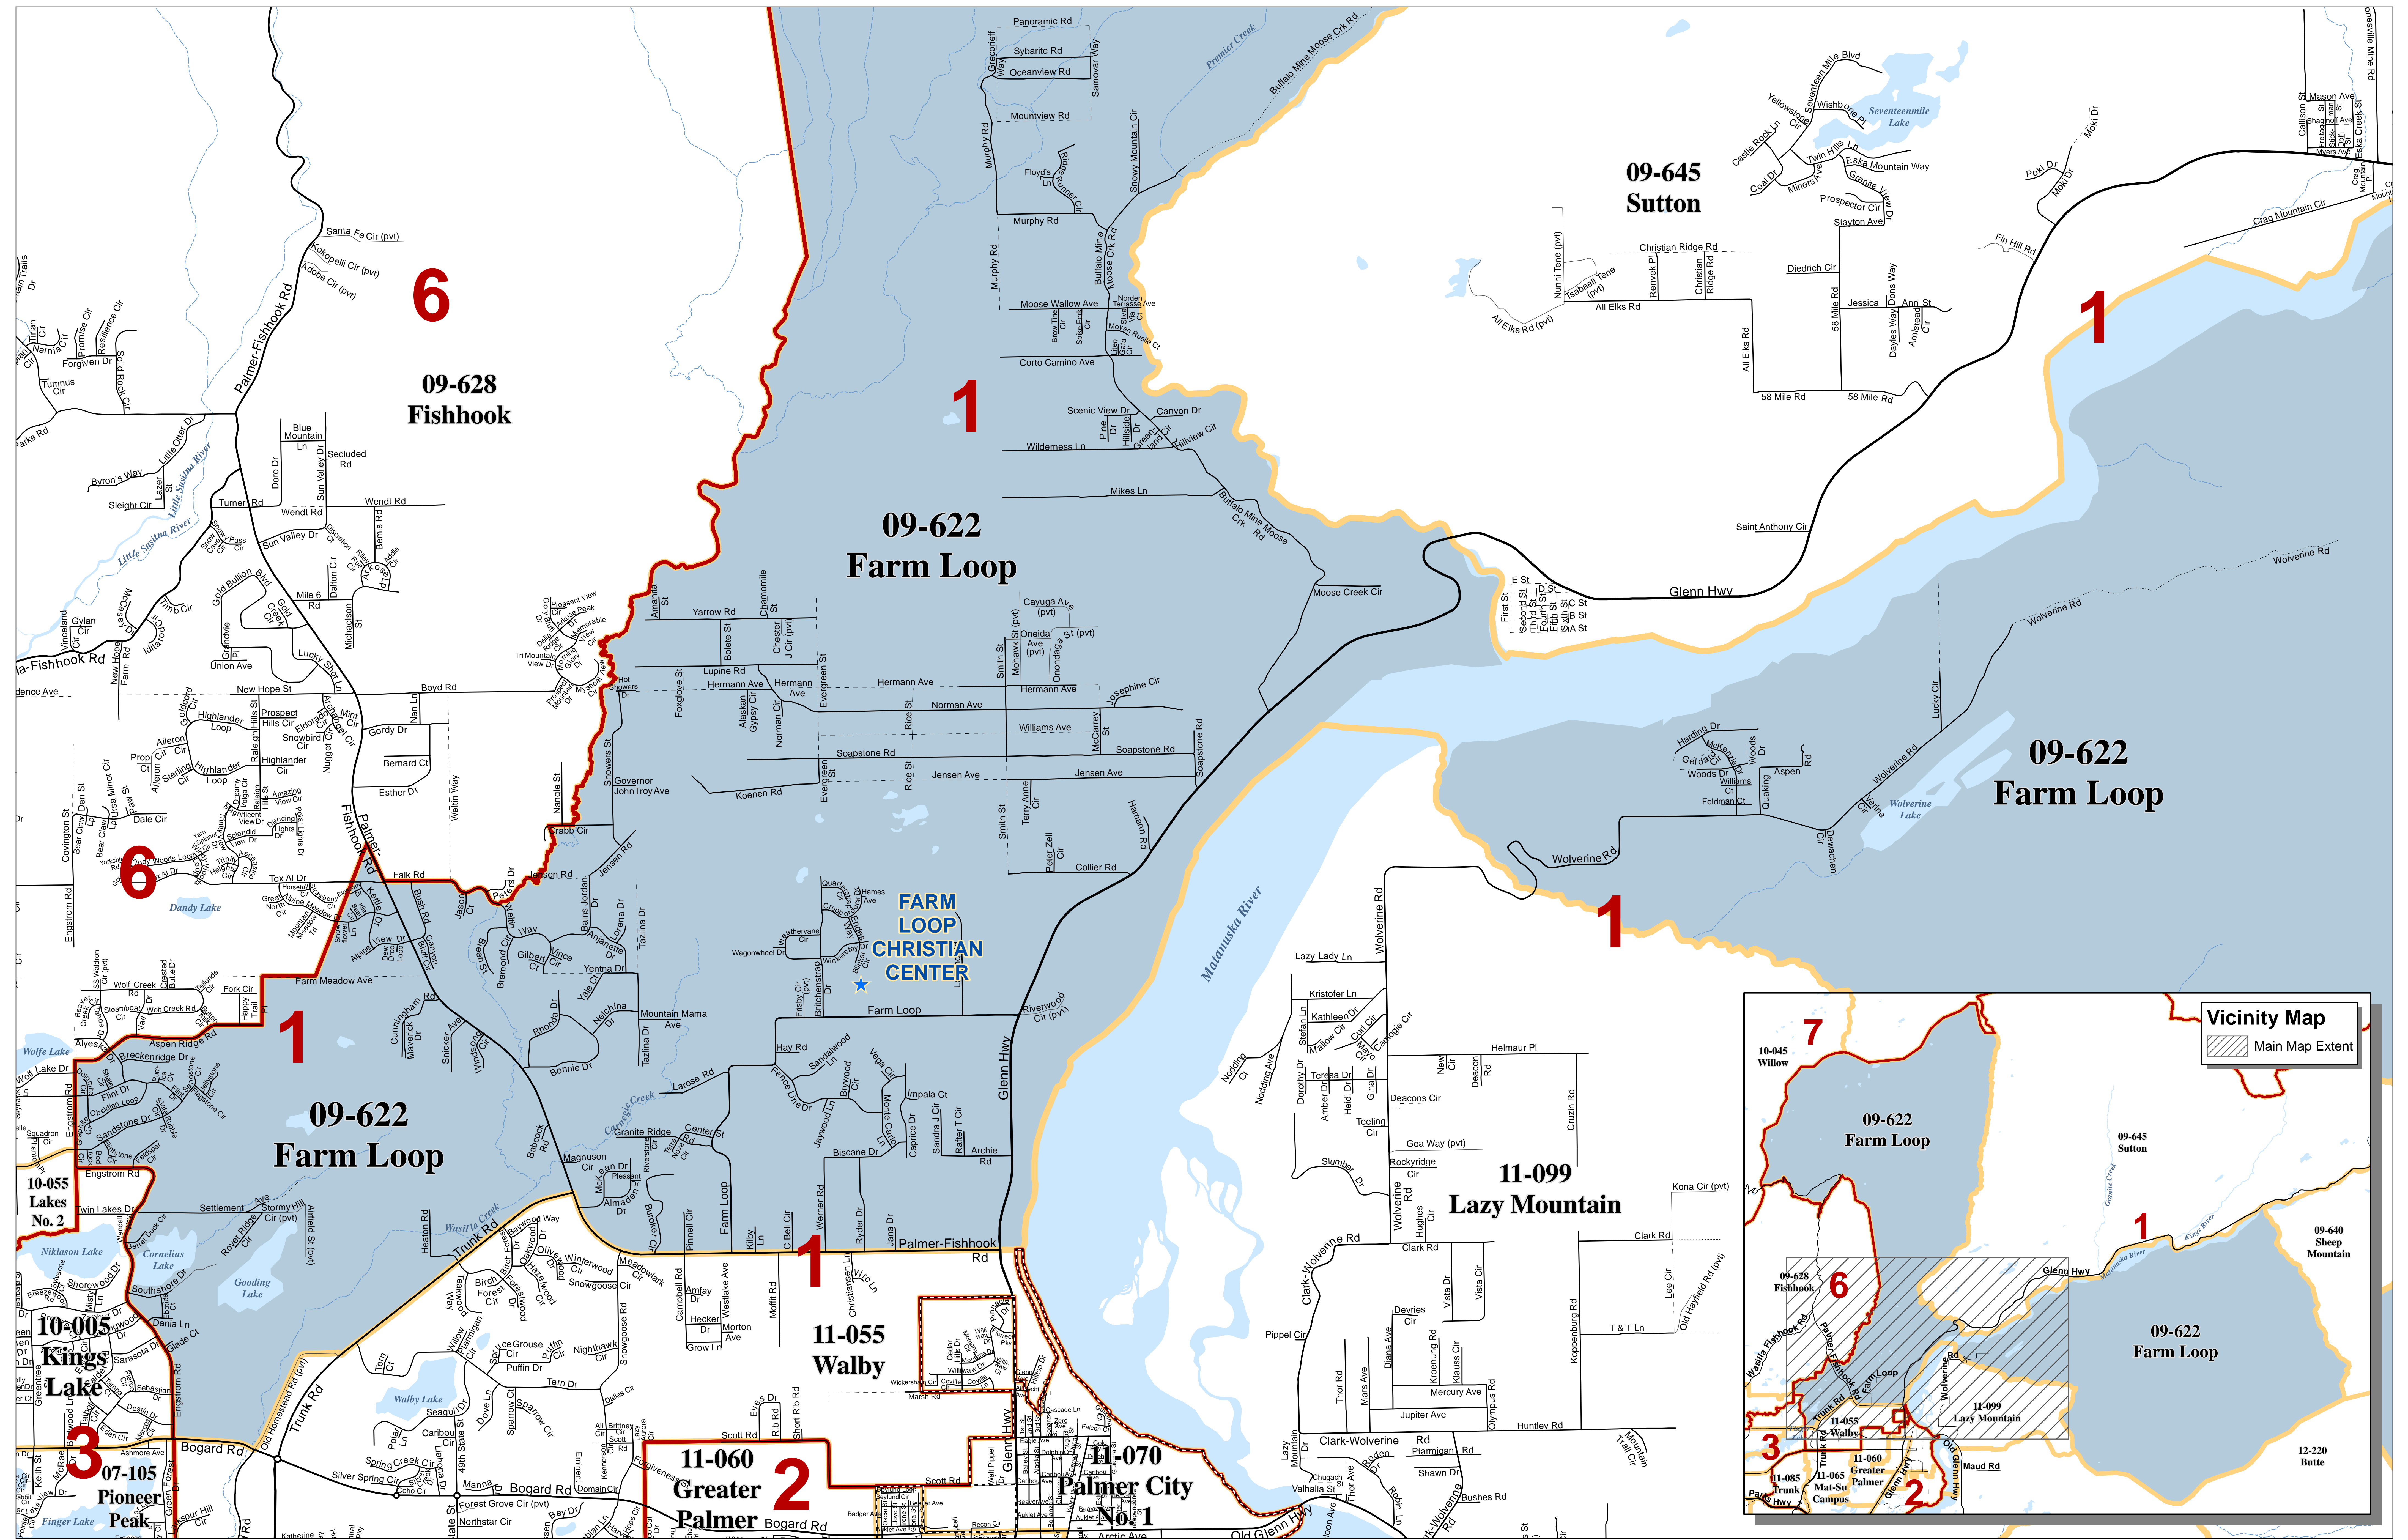

# Matanuska - Susitna Borough Voting Precincts

- ★ Polling Location
- Highway
- Major
- Medium
- Minor
- Private
- Primitive
- Not Constructed
- Railroad
- City Boundaries
- Assembly District and School Board Boundaries
- Voting Precinct Boundaries

**Precinct # 09-622 Farm Loop**  
 Poll Location:  
**FARM LOOP CHRISTIAN CENTER**  
 5900 N. Farm Loop