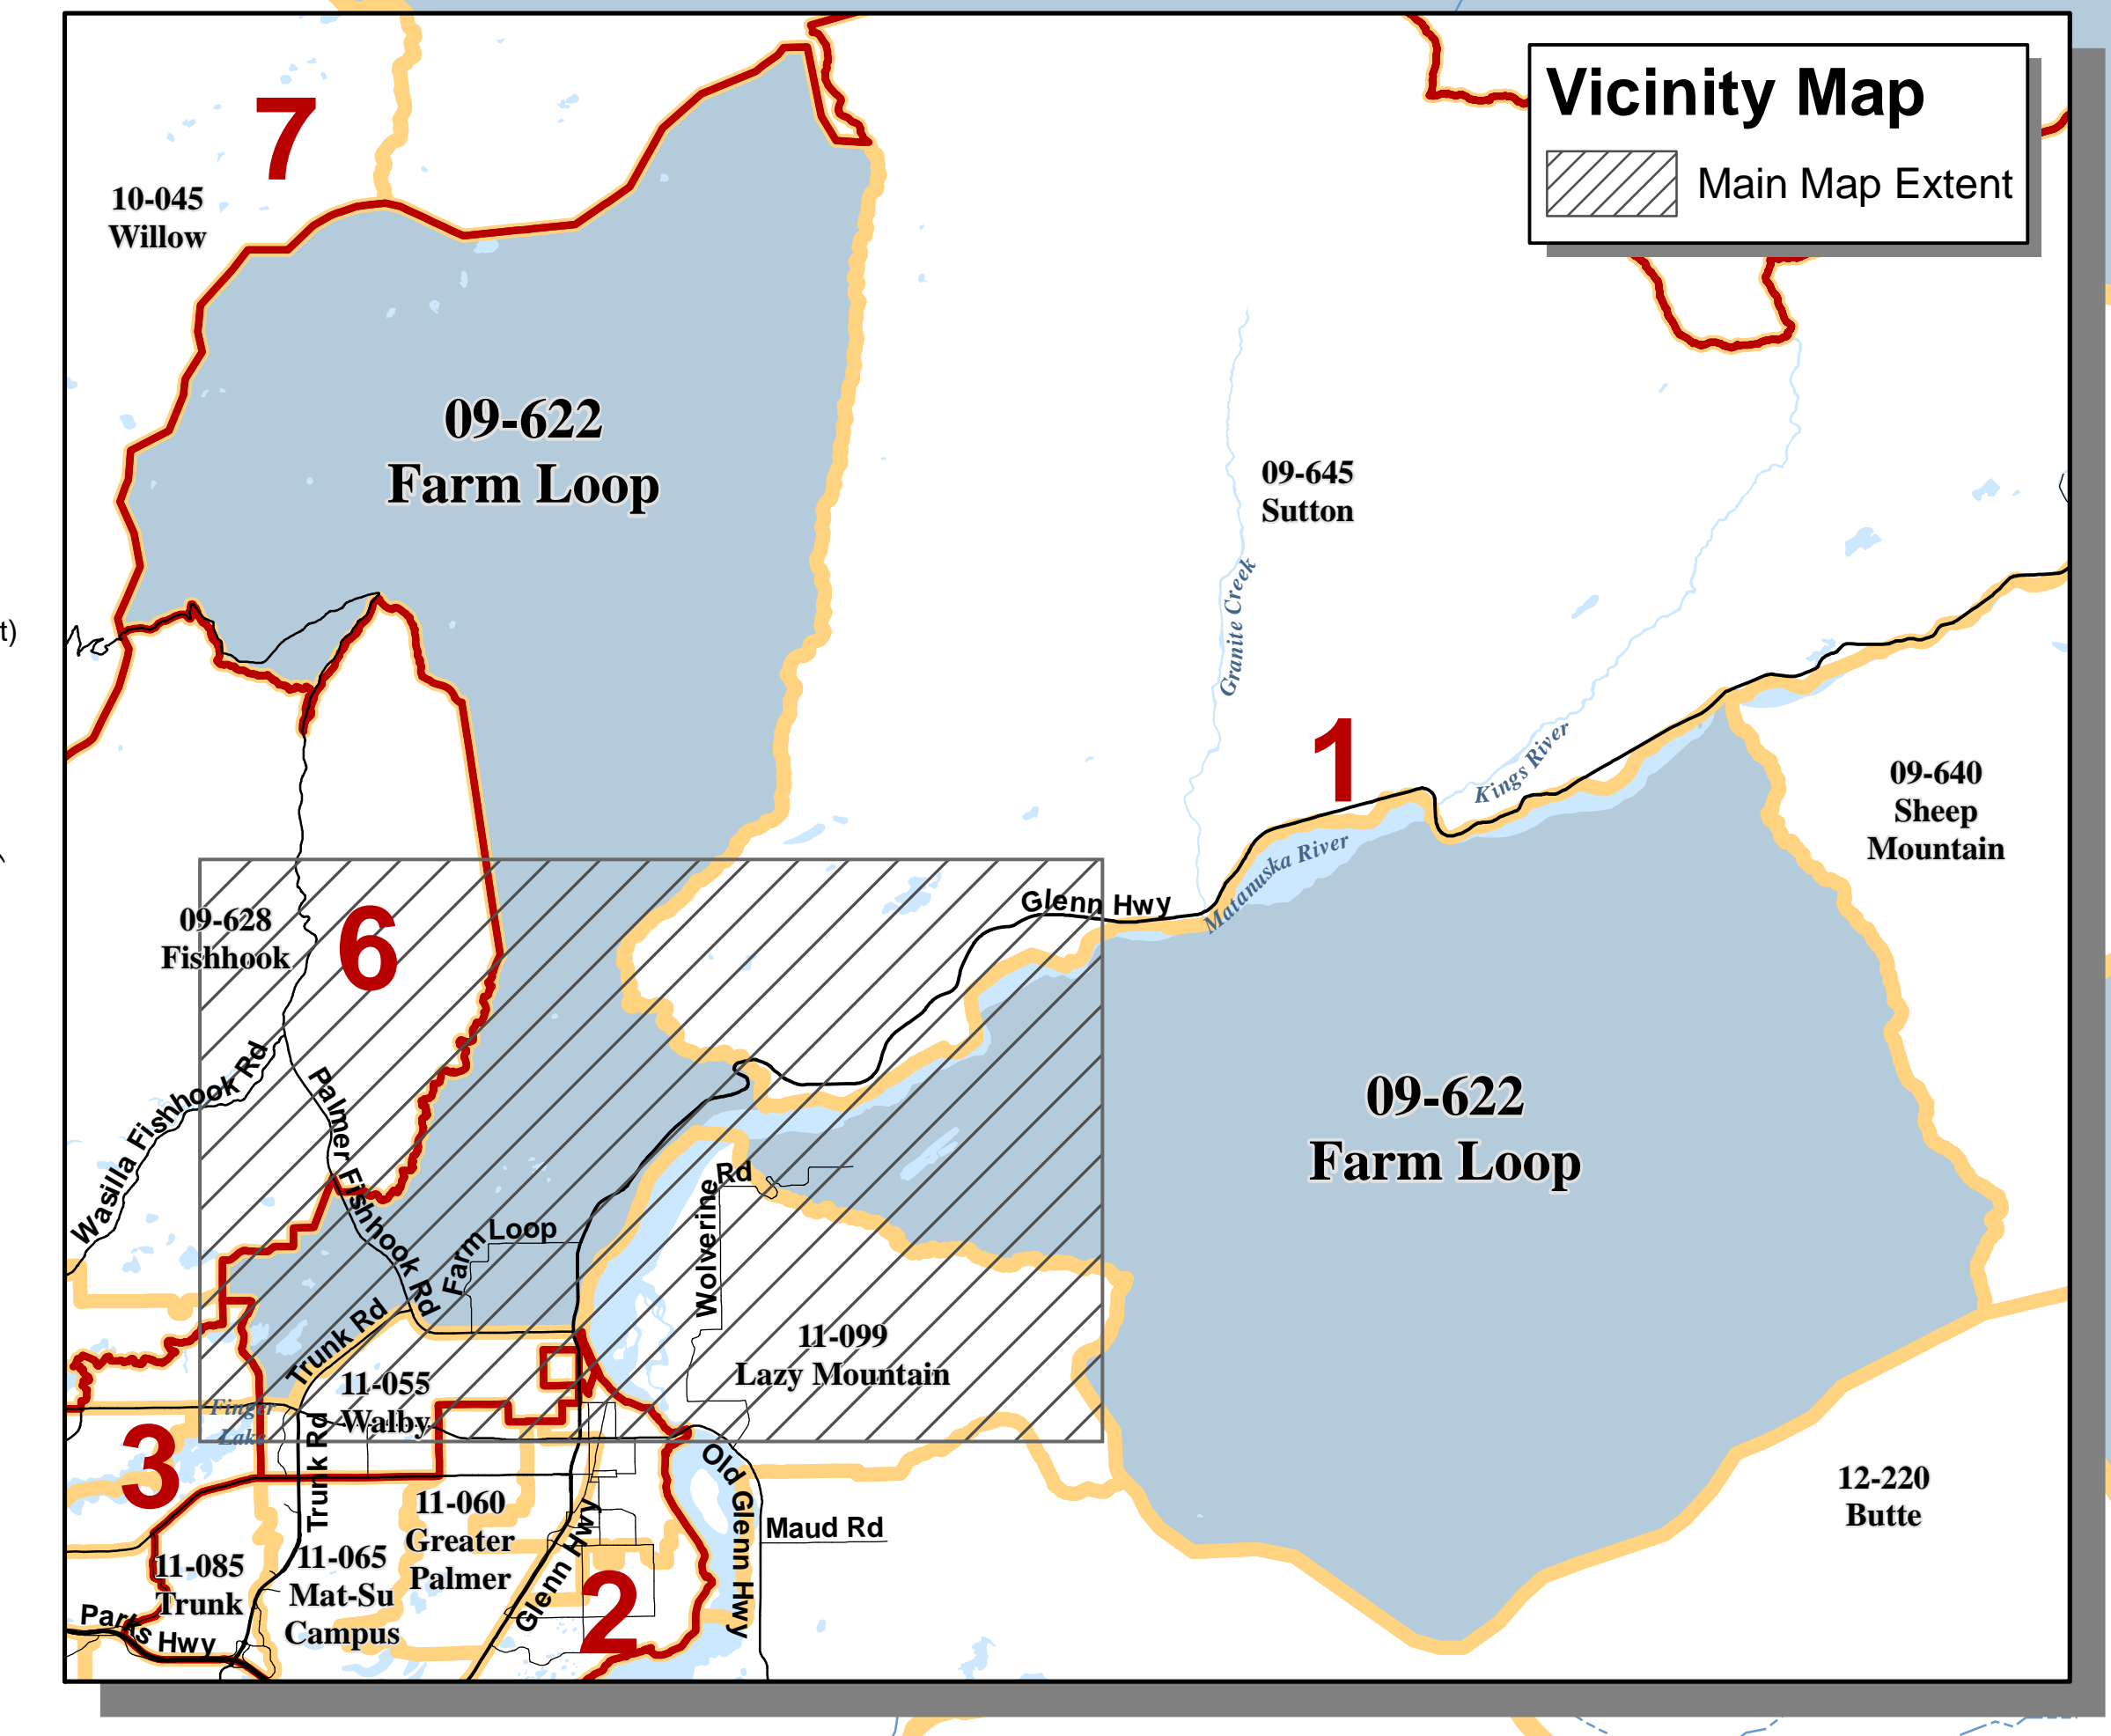

# Matanuska - Susitna Borough Voting Precincts

- ★ Polling Location
- Highway
- Major
- Medium
- Minor
- Private
- Primitive
- Not Constructed
- Railroad
- City Boundaries
- Assembly District and School Board Boundaries
- Voting Precinct Boundaries

**Precinct # 09-622 Farm Loop**  
 Poll Location:  
**FARM LOOP CHRISTIAN CENTER**  
 5900 N. Farm Loop