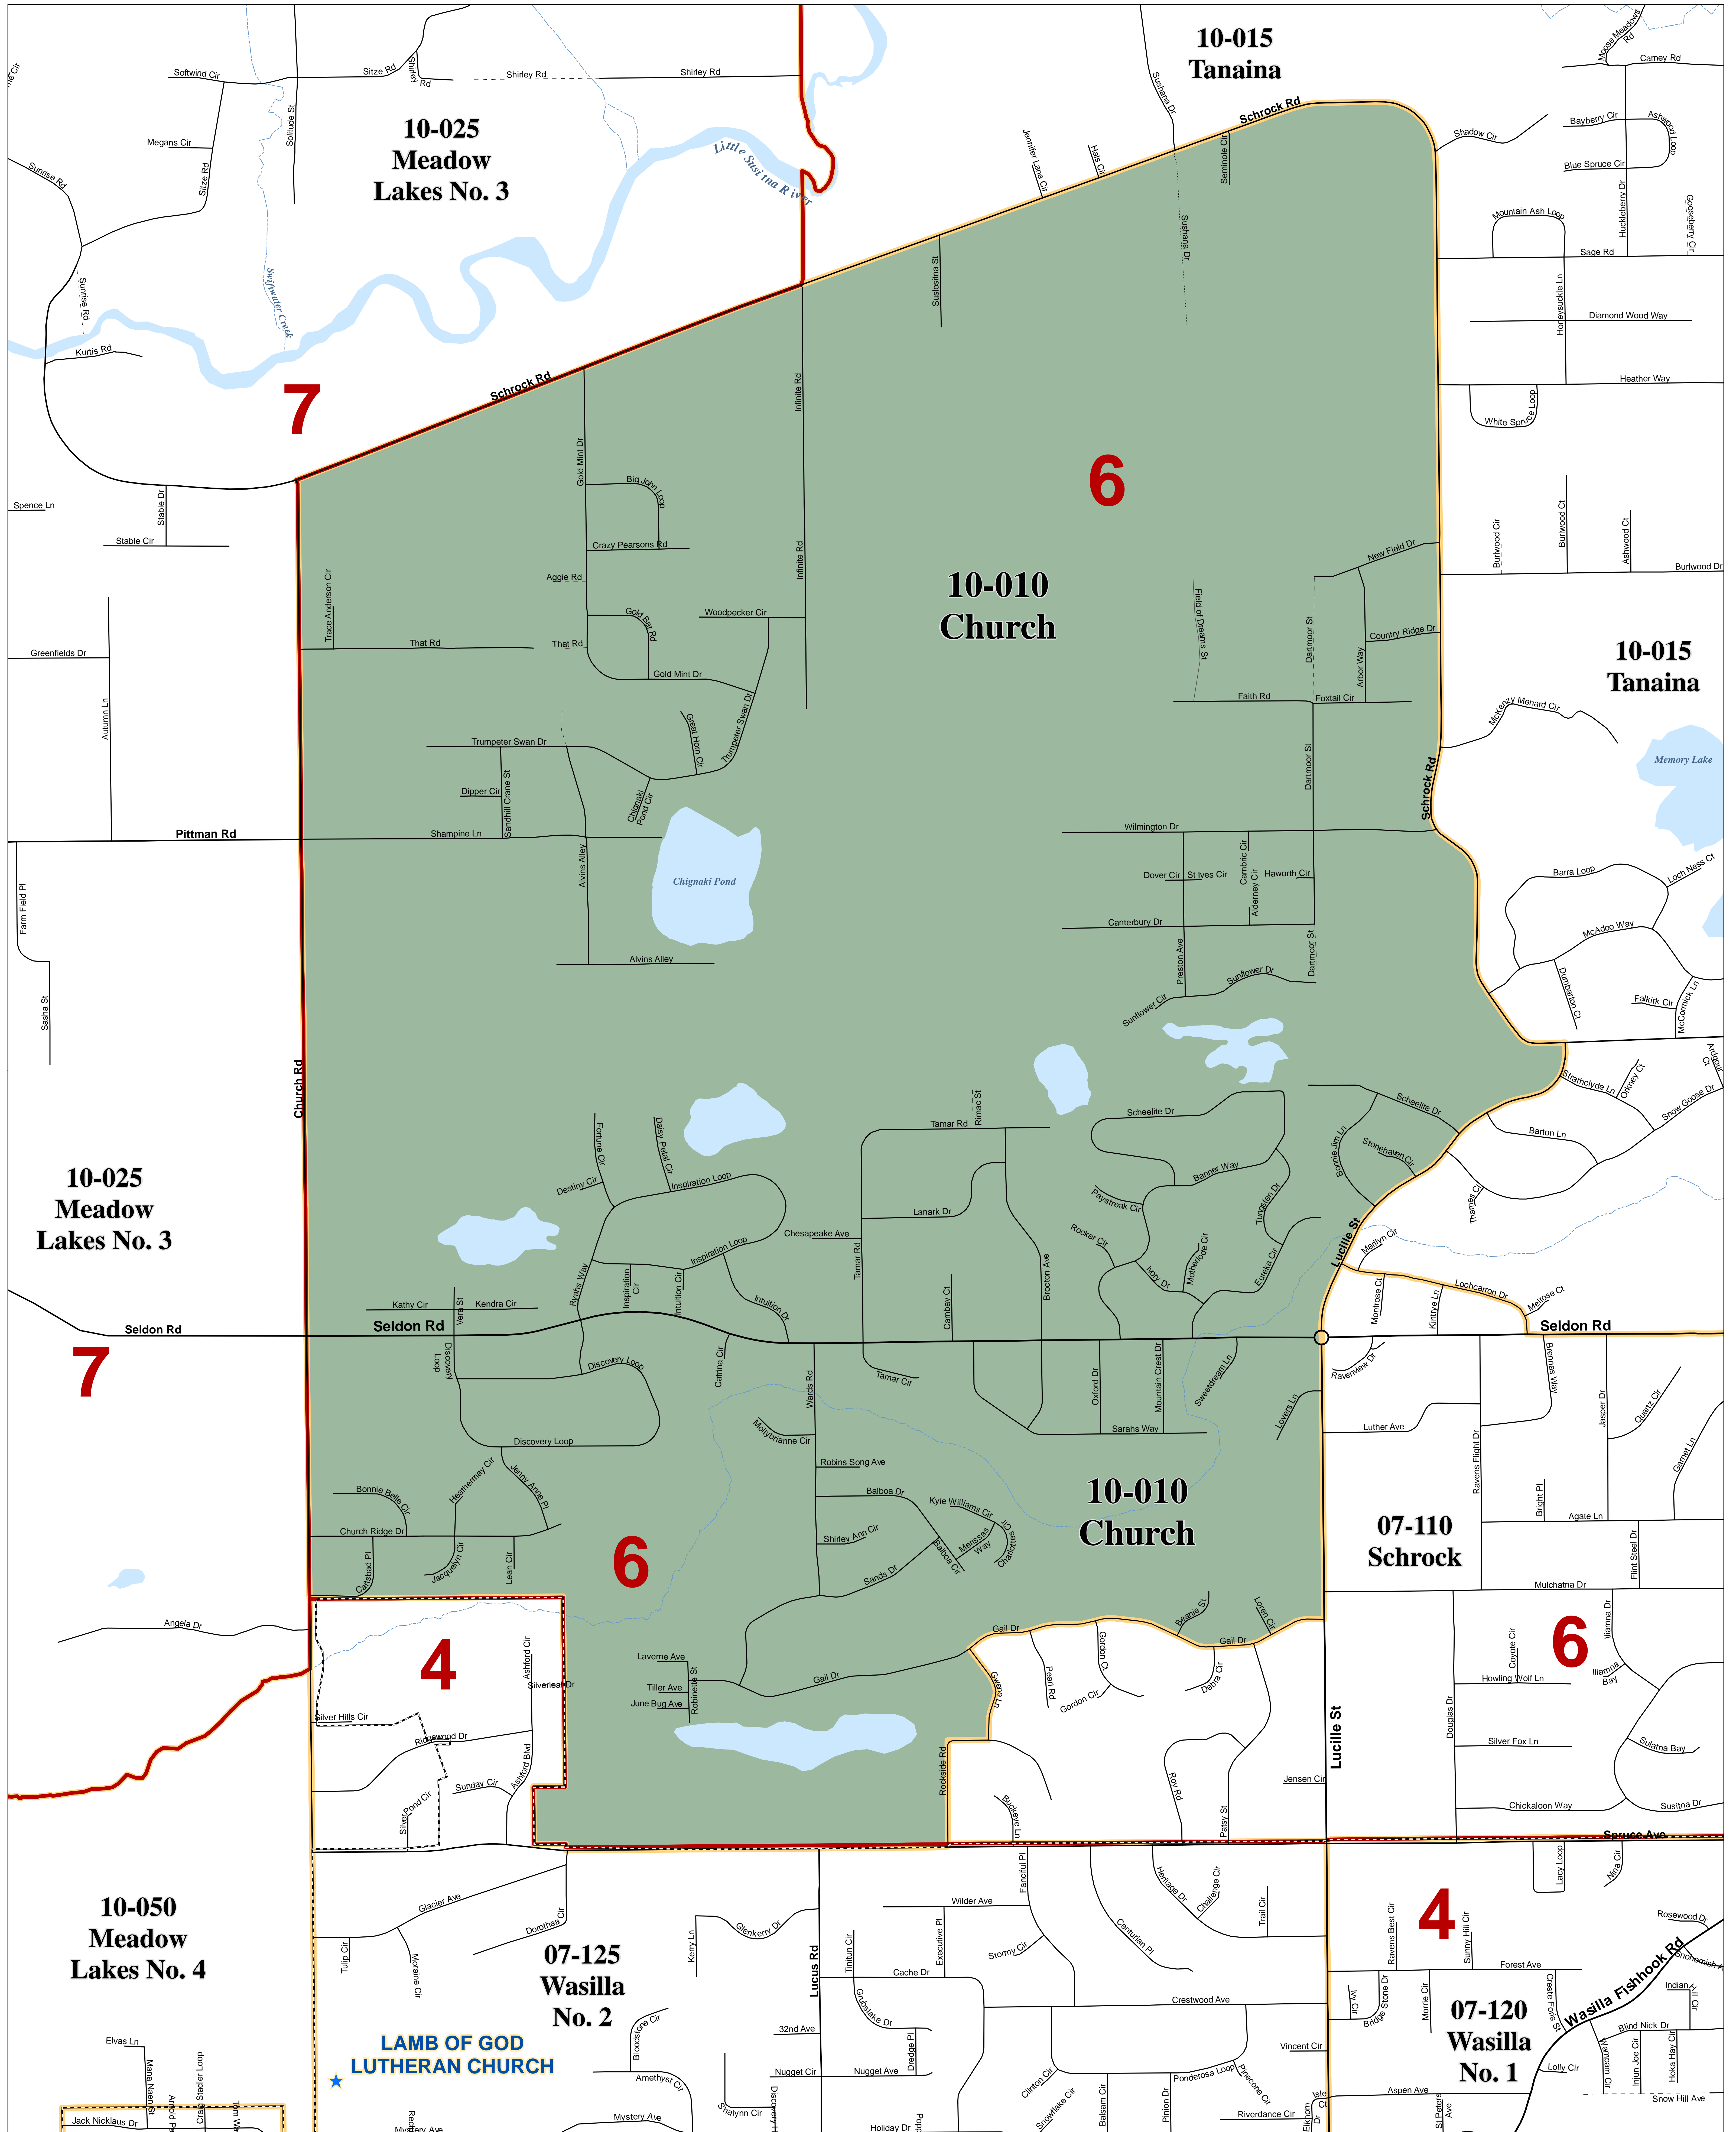

Matanuska - Susitna Borough Voting Precincts

- Polling Location
- City Boundaries
- Assembly District and School Board Boundaries
- Voting Precinct Boundaries
- Highway
- Major
- Medium
- Minor
- Private
- Primitive
- Not Constructed
- Railroad

Precinct # 10-010 Church
 Poll Location:
LAMB OF GOD LUTHERAN CHURCH
 1221 N. Church Road

Prepared by MSB
 IT Department - GIS Division
 Data Sources: Matanuska-Susitna Borough
 State of Alaska Division of Elections
 September 2021