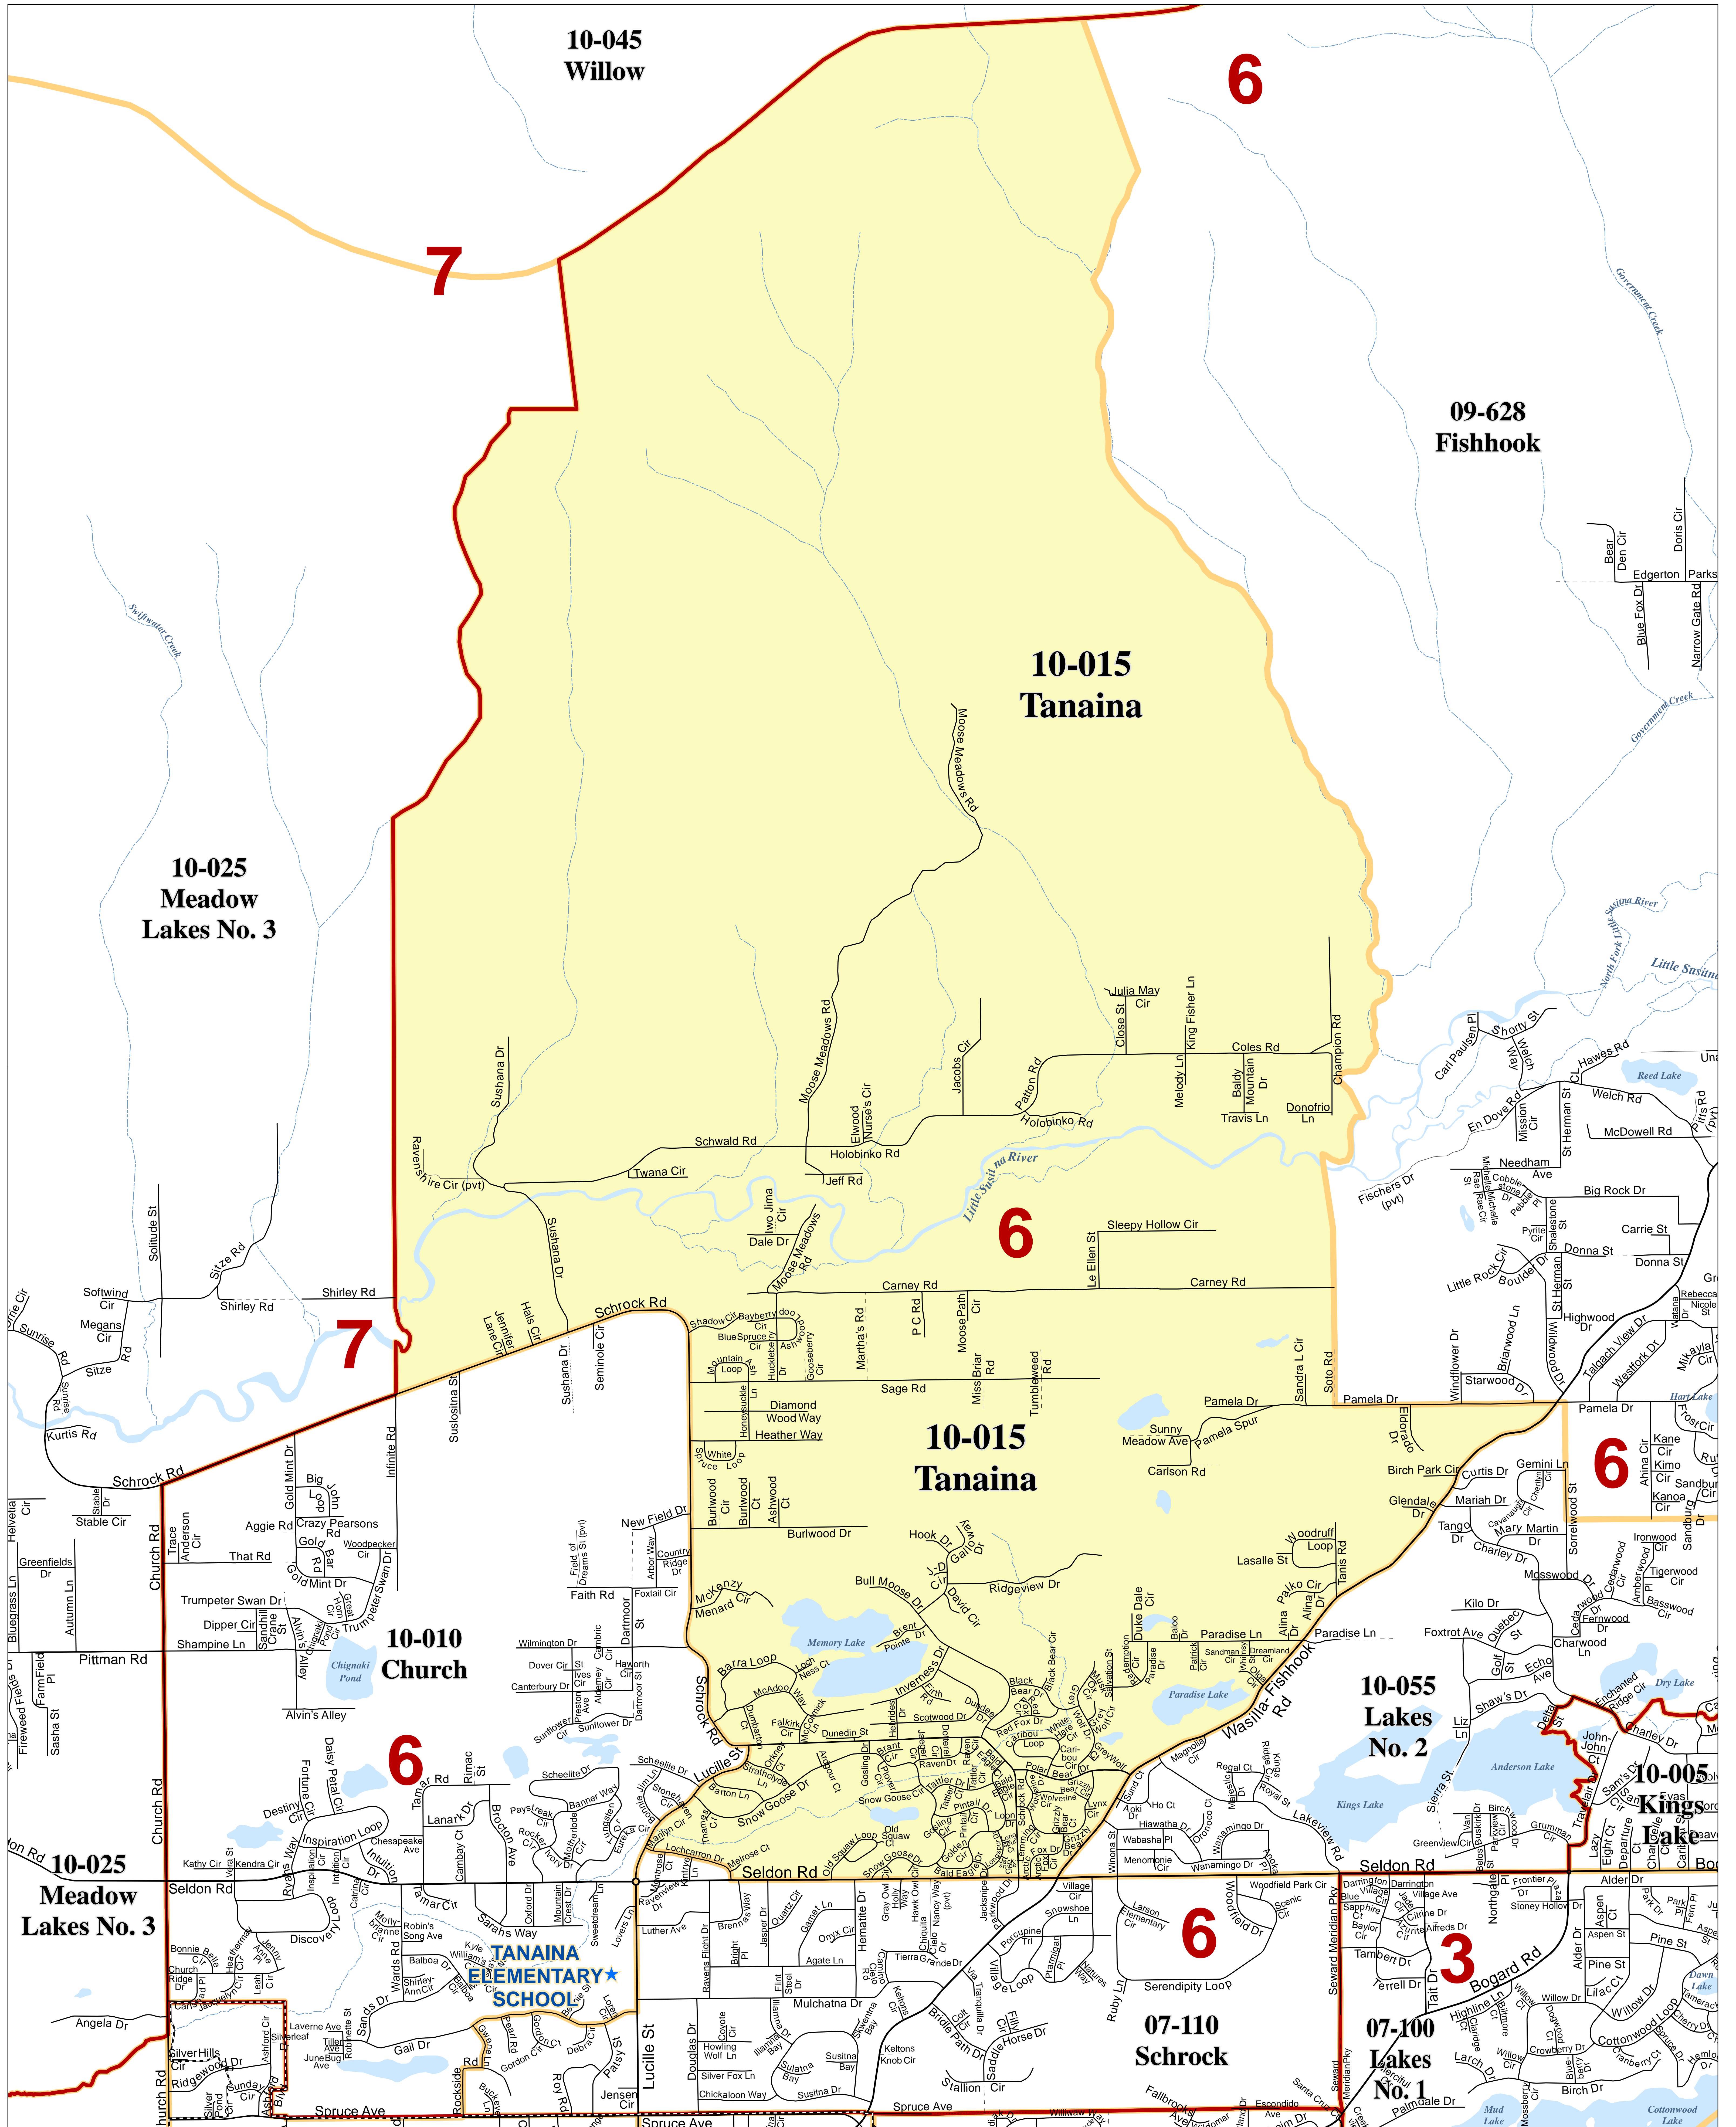

Matanuska - Susitna Borough Voting Precincts

Precinct # 10-015 Tanaina
 Poll Location:
TANAINA ELEMENTARY SCHOOL
 2550 N. Lucille Street

Prepared by MSB
 IT Department - GIS Division
 Data Sources: Matanuska-Susitna Borough
 State of Alaska Division of Elections

- Polling Location
- Highway
- City Boundaries
- Assembly District and School Board Boundaries
- Voting Precinct Boundaries
- Major
- Medium
- Minor
- Private
- Primitive
- Not Constructed
- Railroad

September 2021