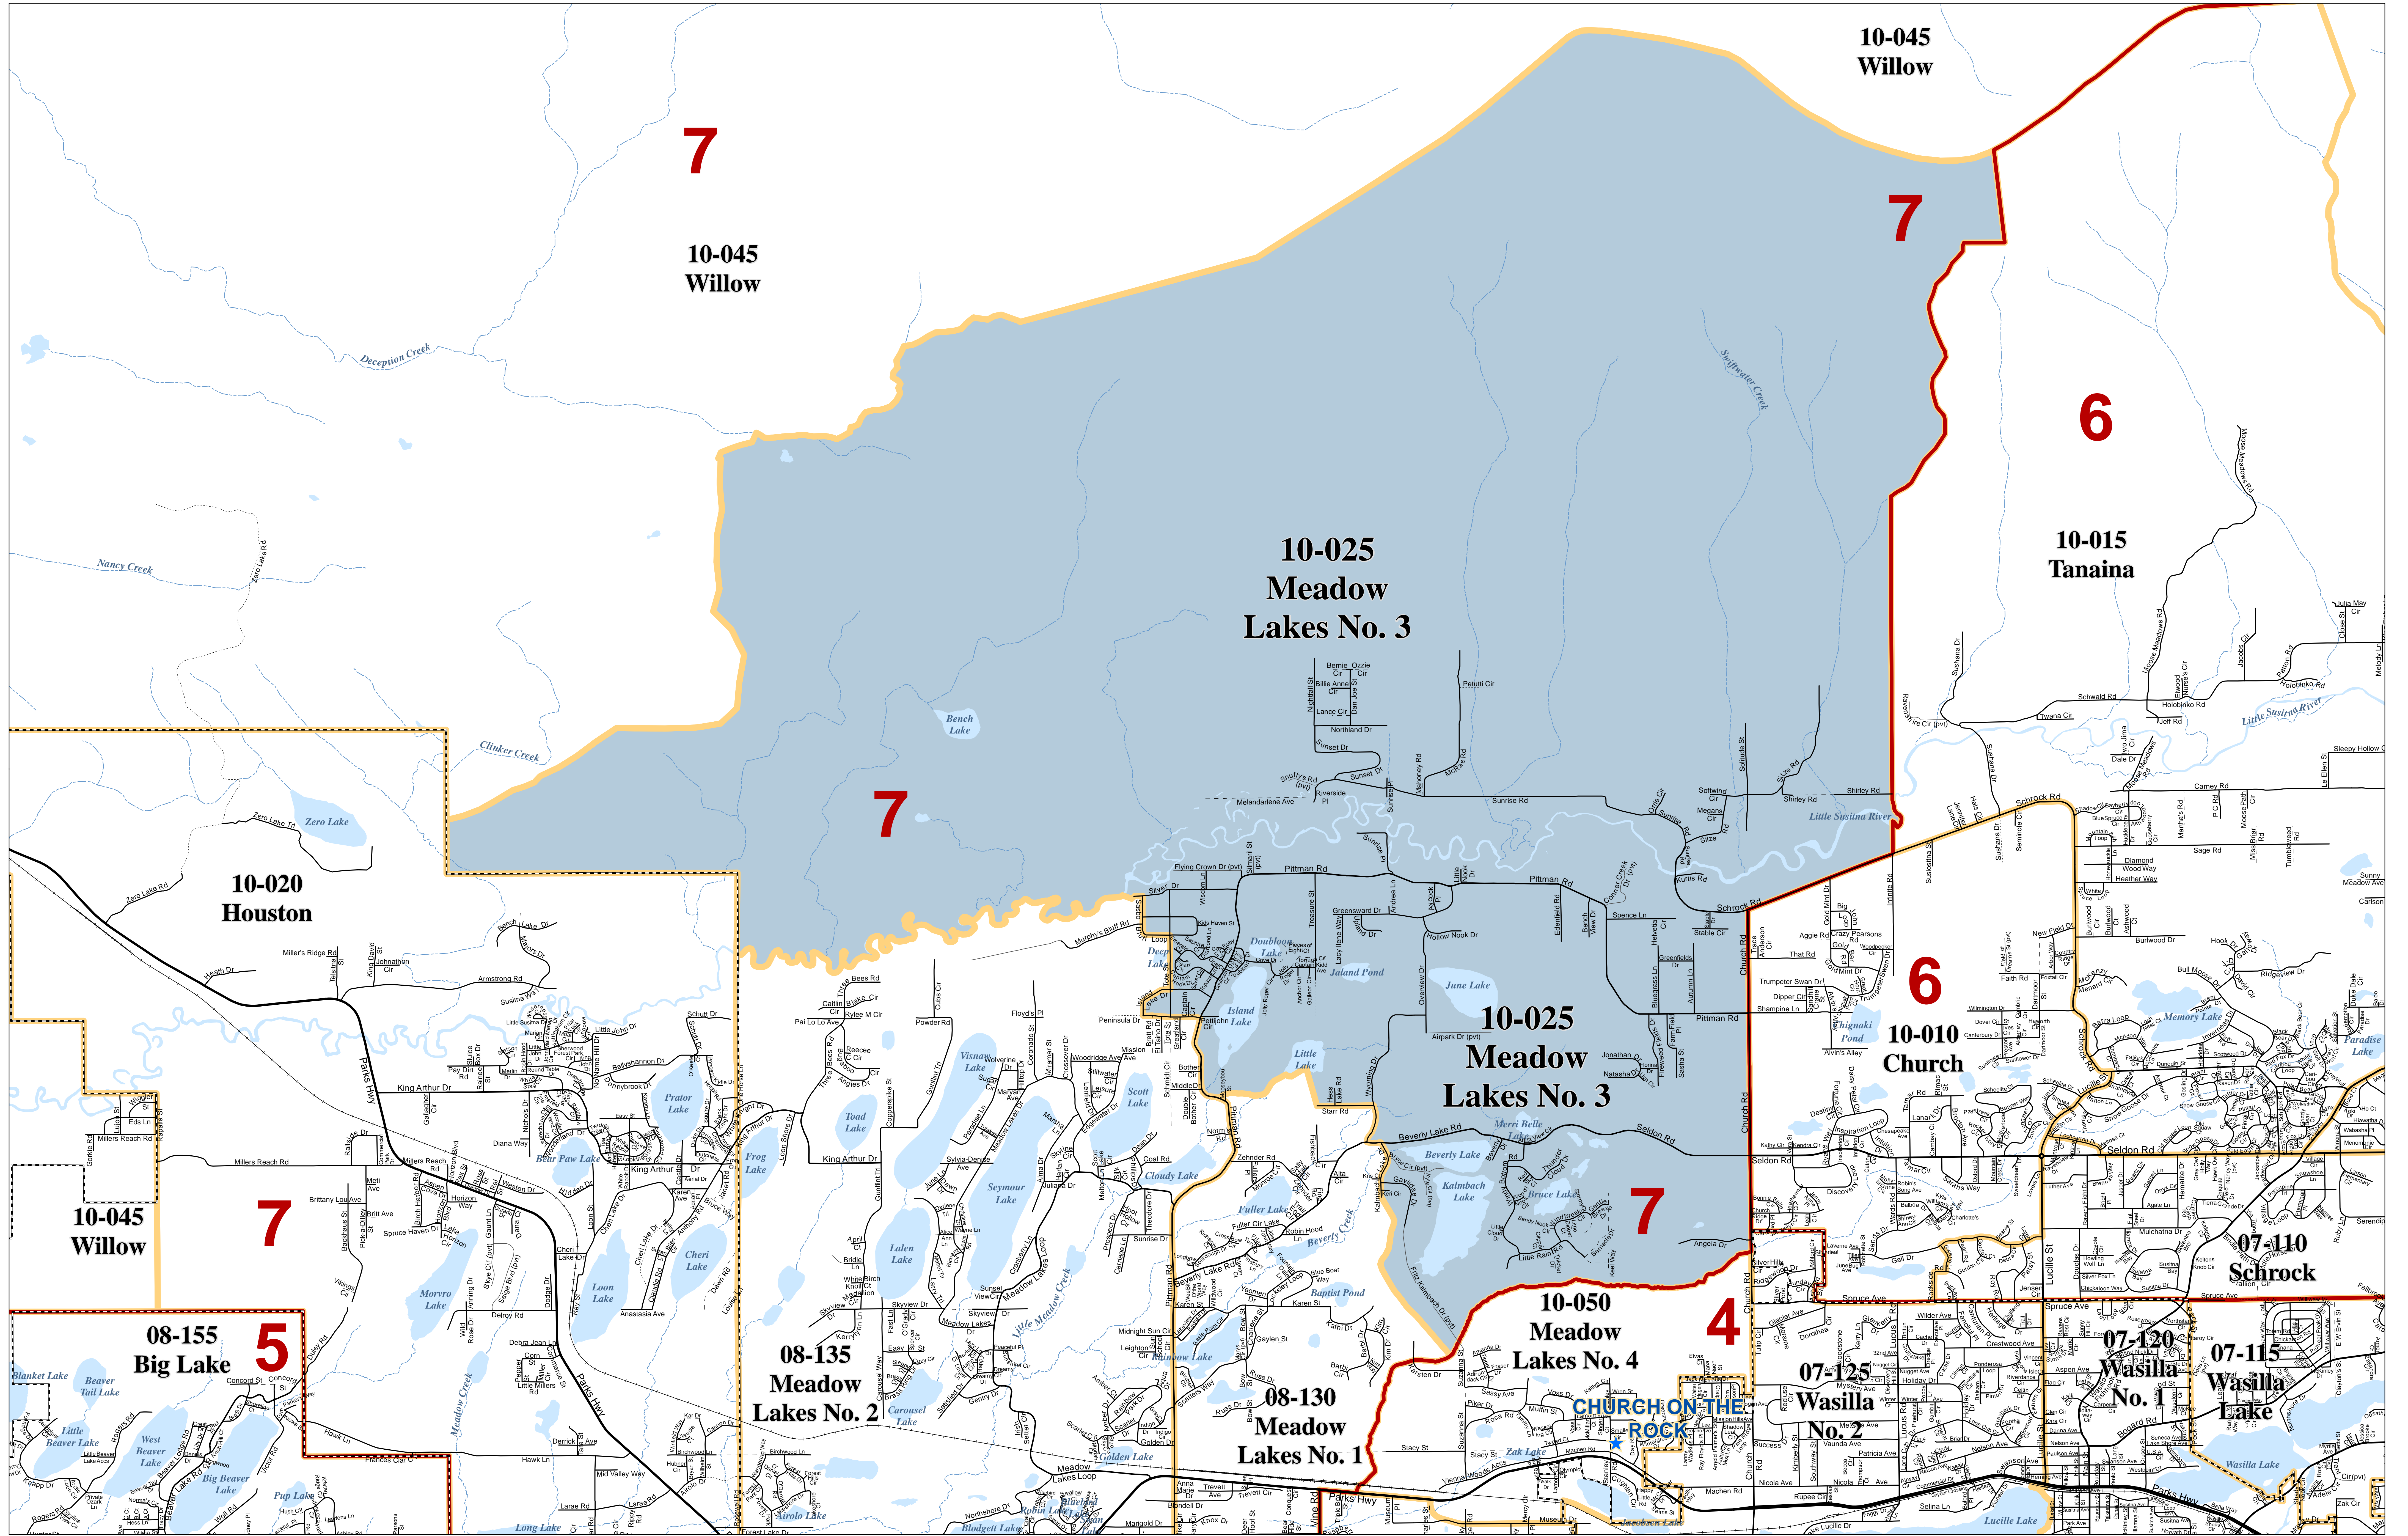

Matanuska - Susitna Borough Voting Precincts

Precinct # 10-025 Meadow Lakes No. 3

Poll Location:
CHURCH ON THE ROCK
3571 W. Machen Road

- Polling Location
- City Boundaries
- Assembly District and School Board Boundaries
- Voting Precinct Boundaries
- Highway
- Major
- Medium
- Minor
- Private
- Primitive
- Not Constructed
- Railroad