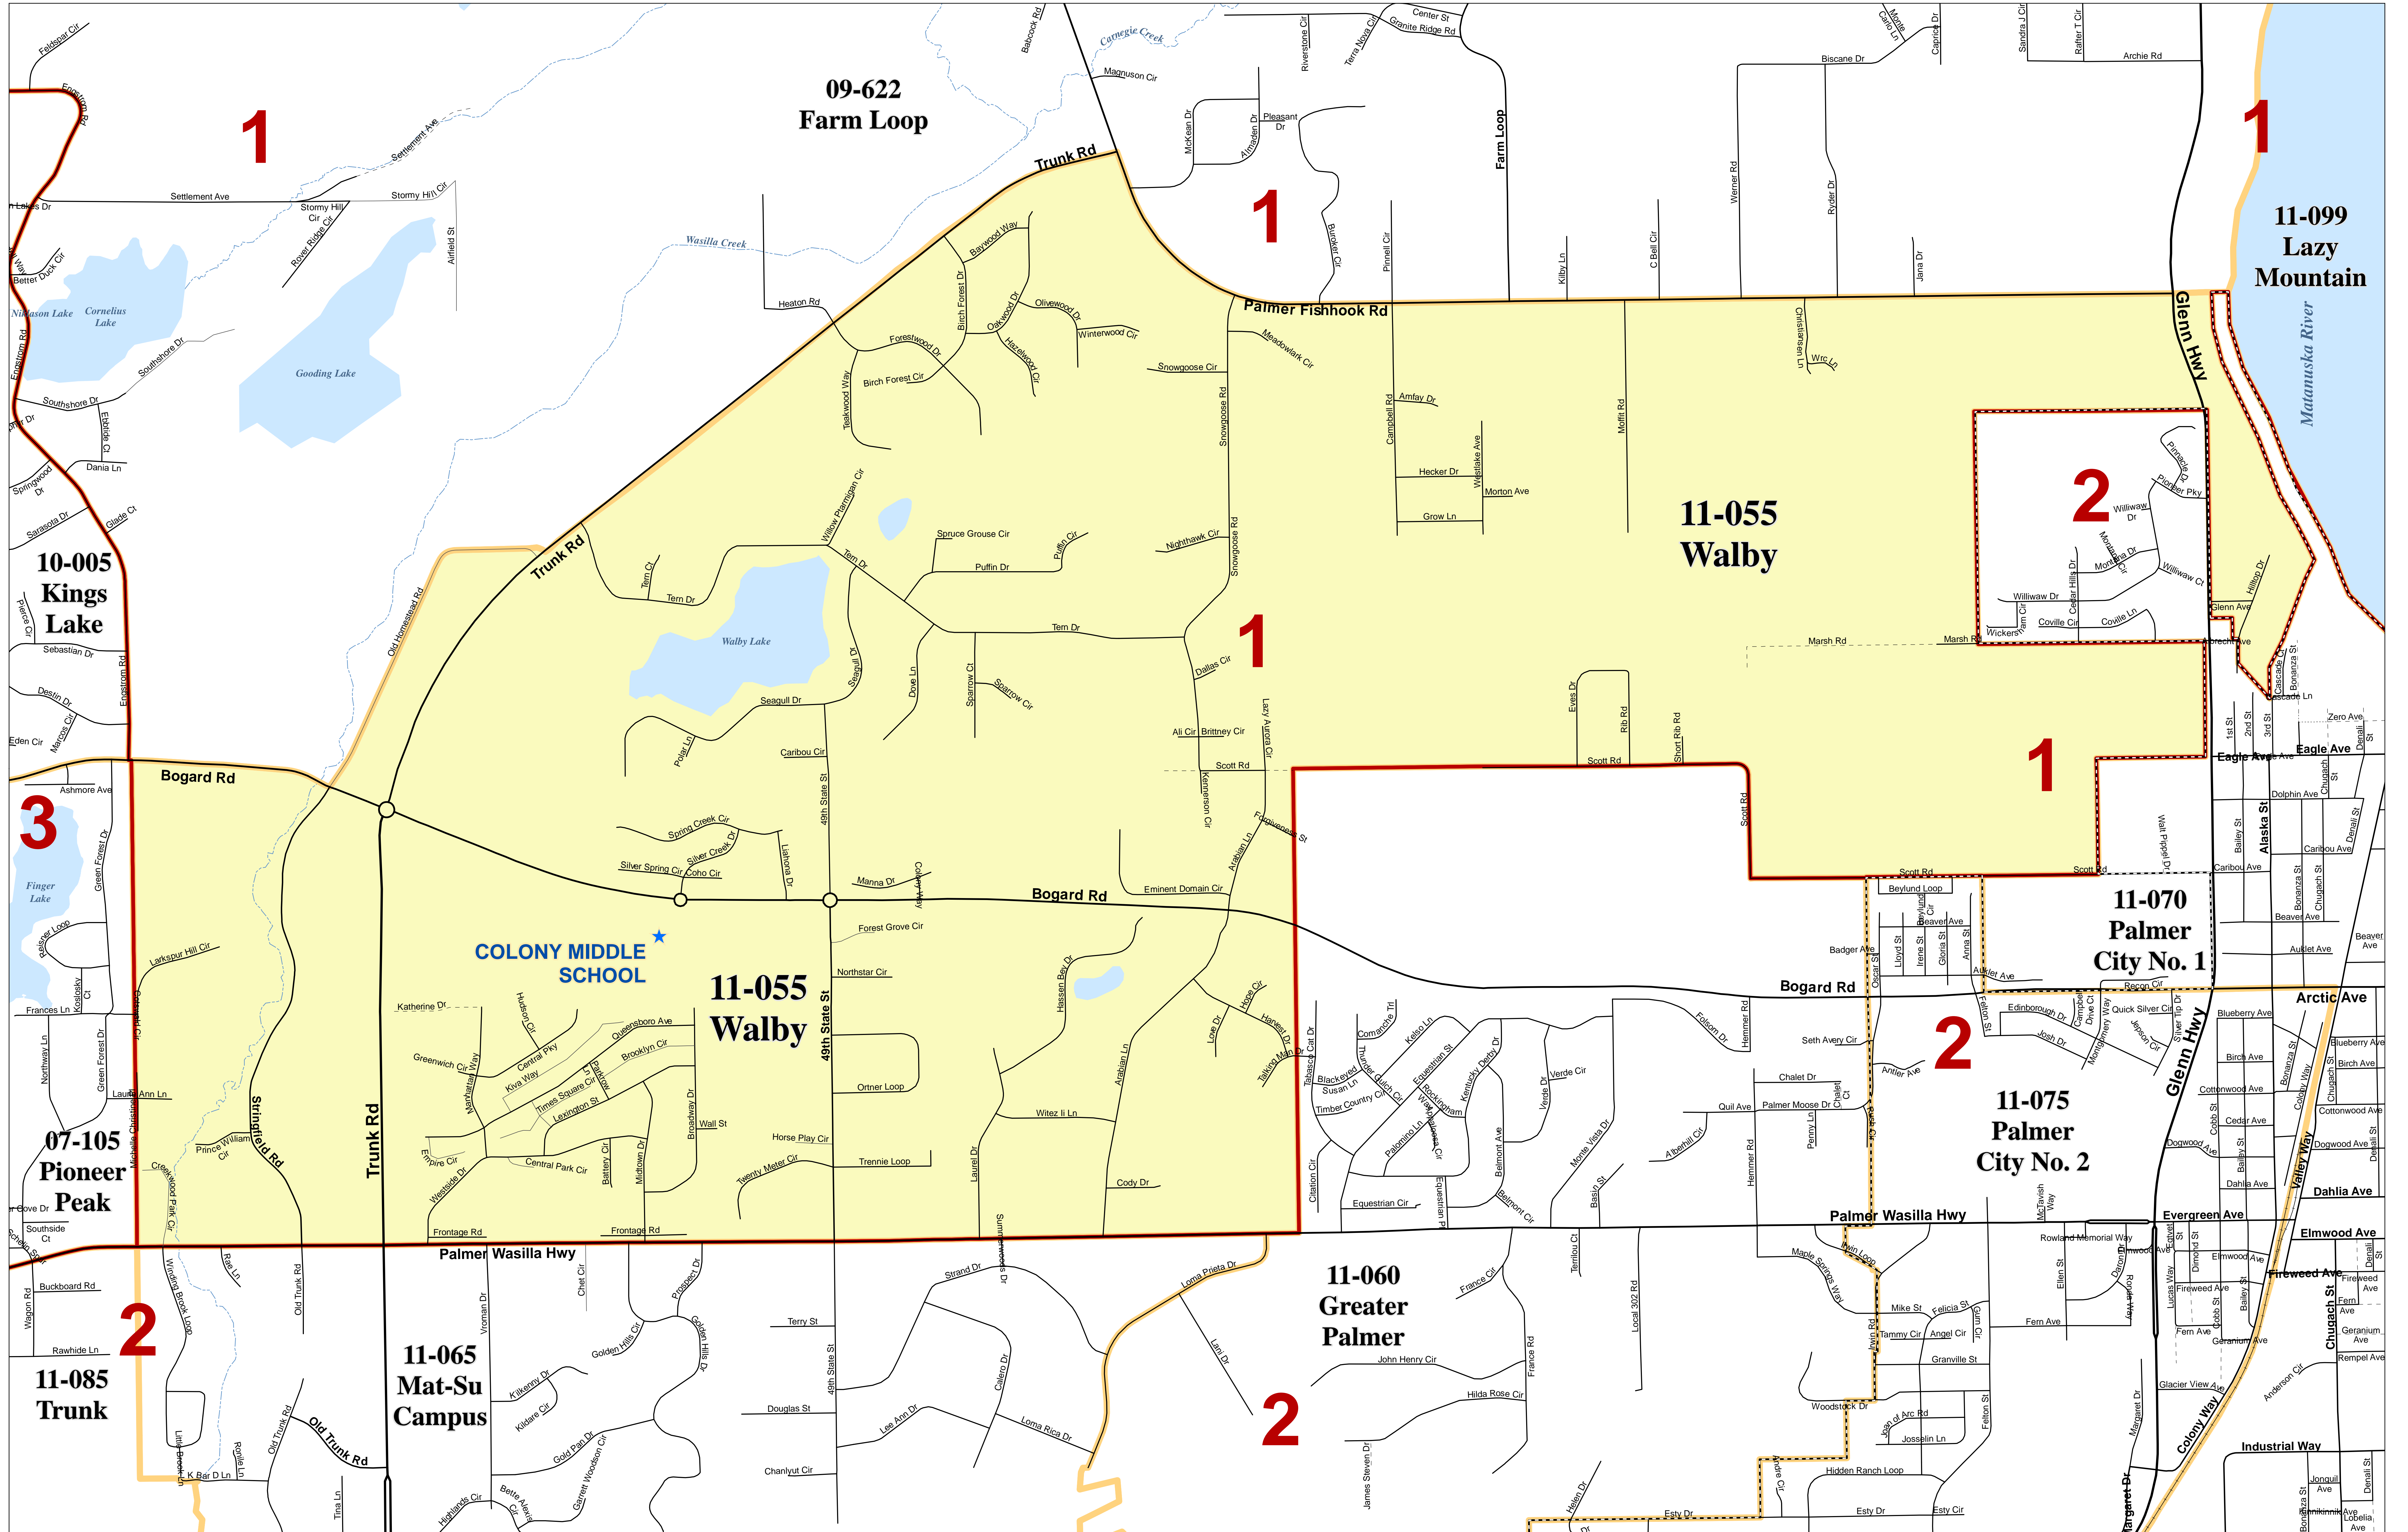

Matanuska - Susitna Borough Voting Precincts

- ★ Polling Location
- City Boundaries
- Assembly District and School Board Boundaries
- Voting Precinct Boundaries
- Highway
- Major
- Medium
- Minor
- Private
- Primitive
- Not Constructed
- Railroad

Precinct # 11-055 Walby

Poll Location:
COLONY MIDDLE SCHOOL
9250 E. Bogard Road

Prepared by MSB
IT Department - GIS Division
Data Sources: Matanuska-Susitna Borough
State of Alaska Division of Elections
September 2021