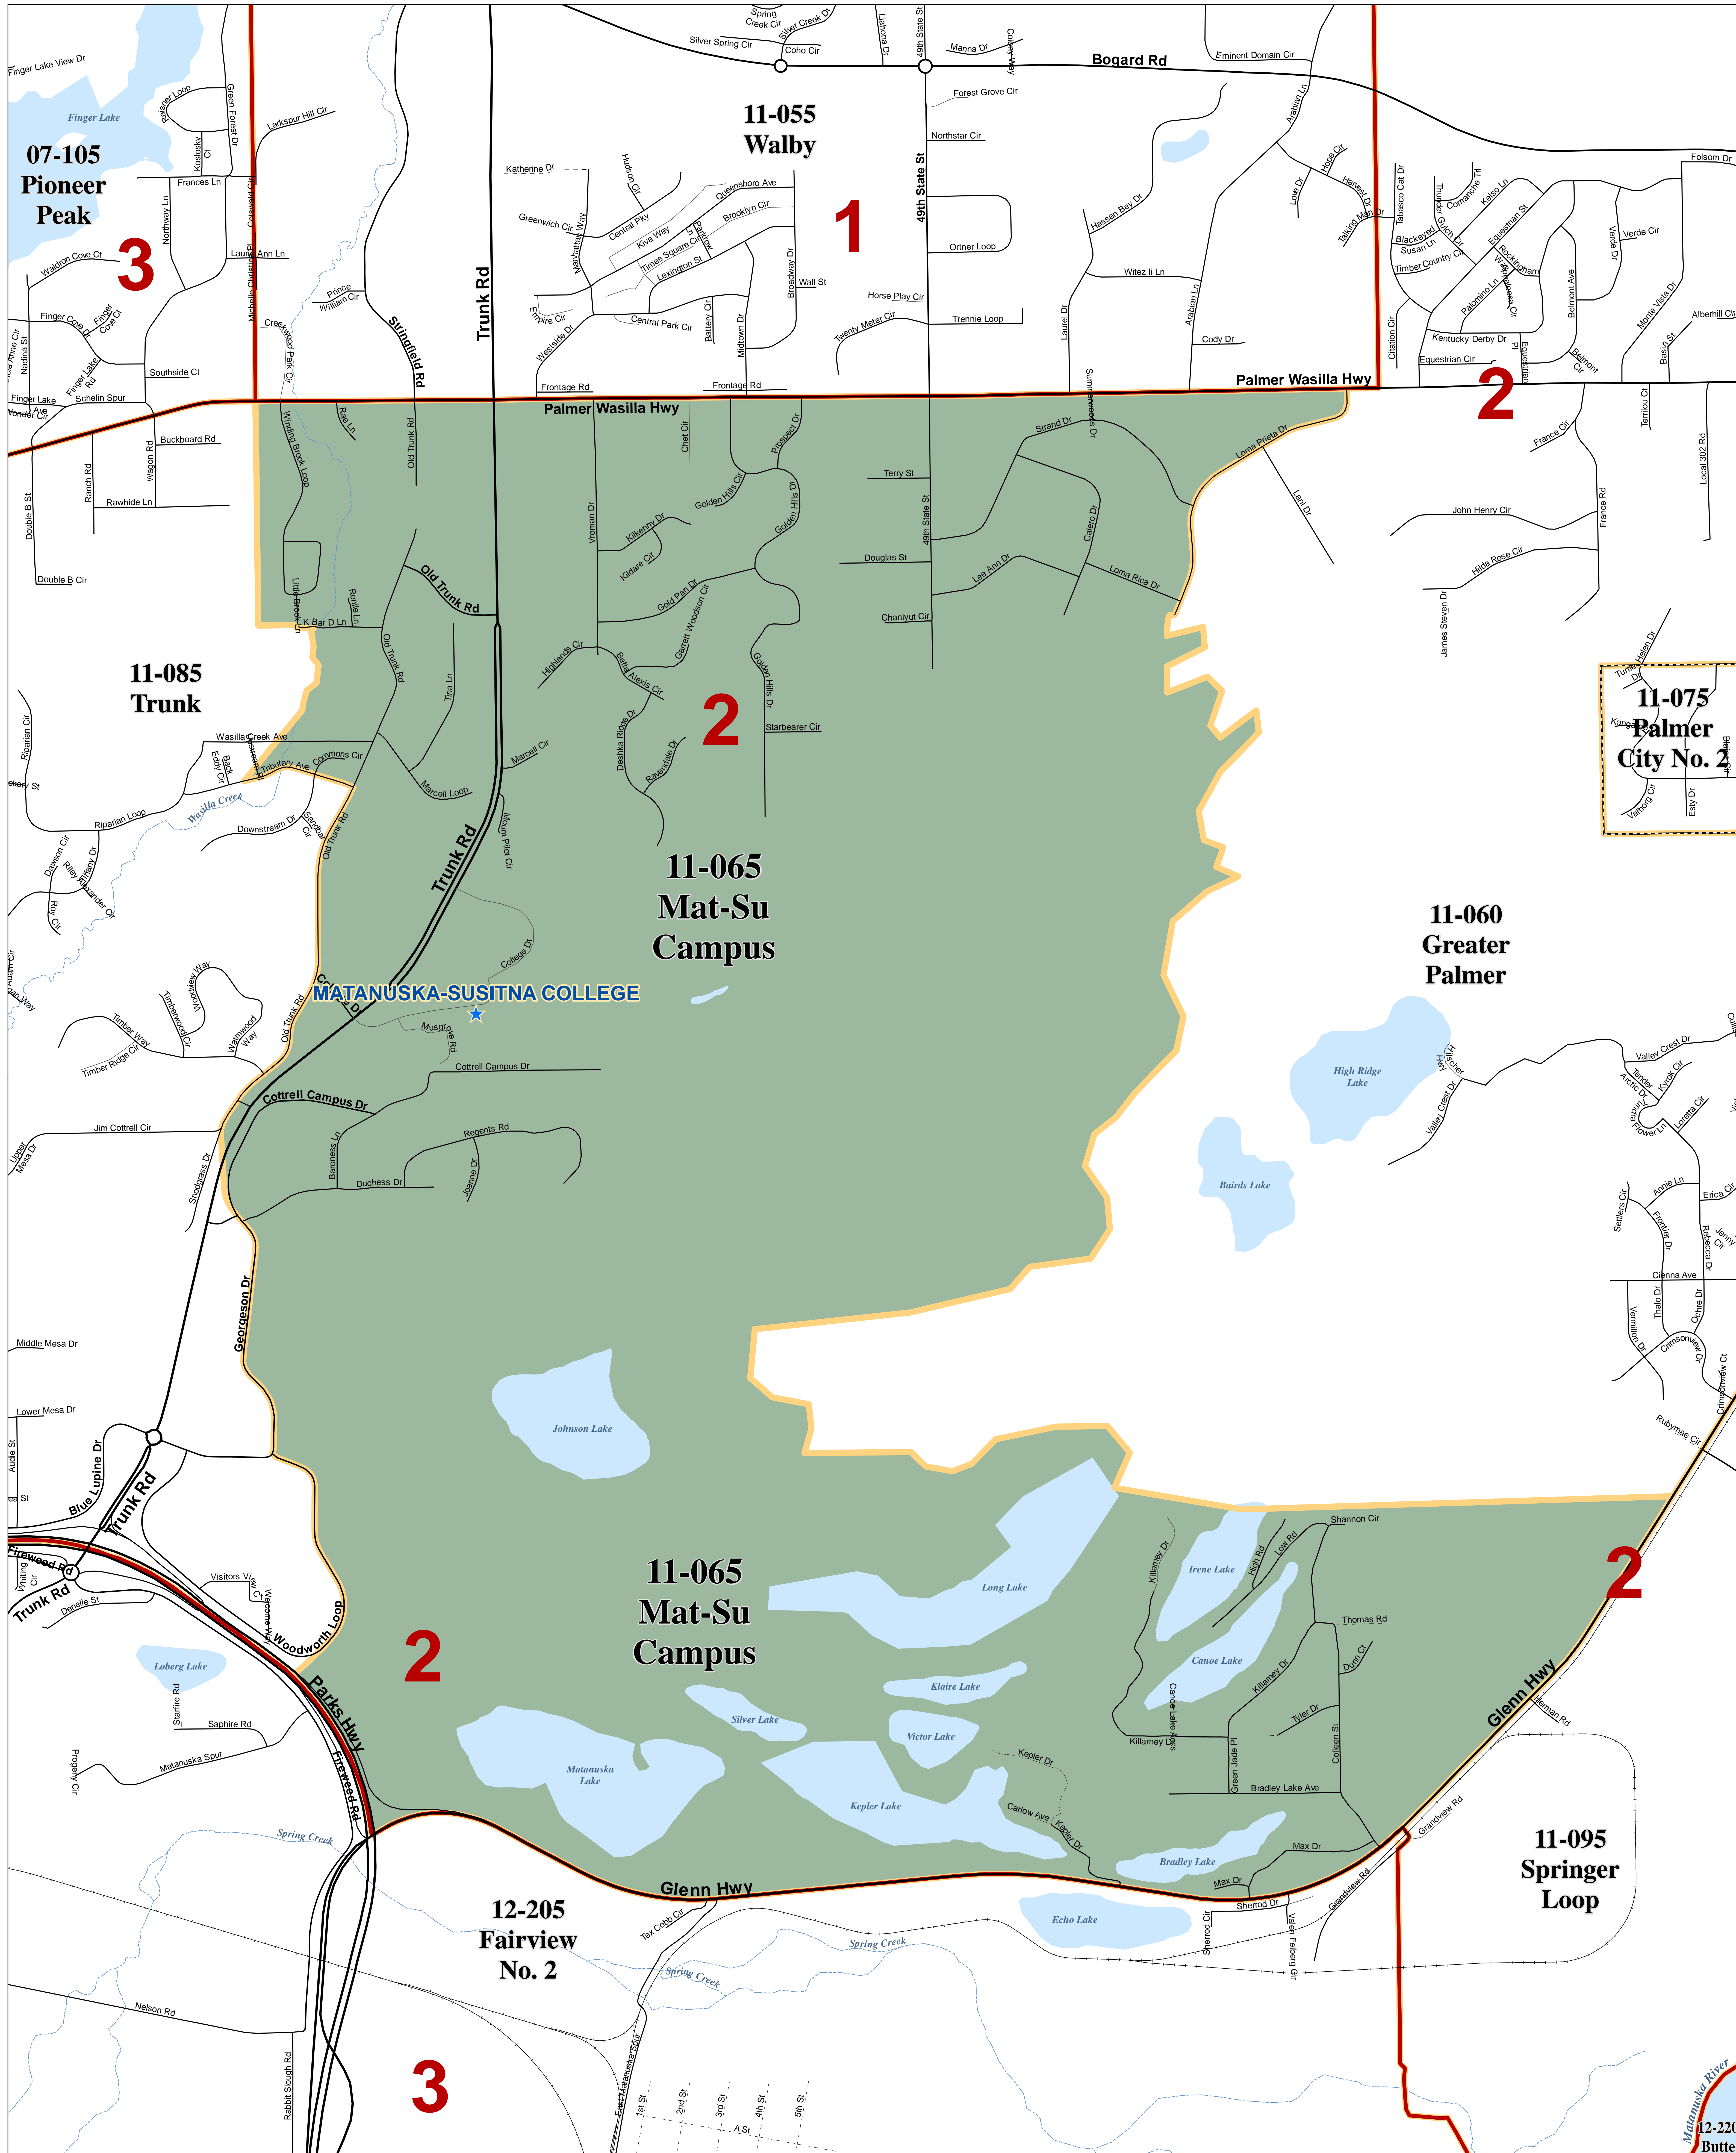

Matanuska - Susitna Borough Voting Precincts

Precinct # 11-065 Mat-Su Campus

Poll Location:
MATANUSKA-SUSITNA COLLEGE
8295 E. College Drive

Prepared by MSB
IT Department - GIS Division
Data Sources: Matanuska-Susitna Borough
State of Alaska Division of Elections
September 2021

- ★ Polling Location
- City Boundaries
- Assembly District and School Board Boundaries
- Voting Precinct Boundaries
- Highway
- Major
- Medium
- Minor
- Private
- Primitive
- Not Constructed
- Railroad