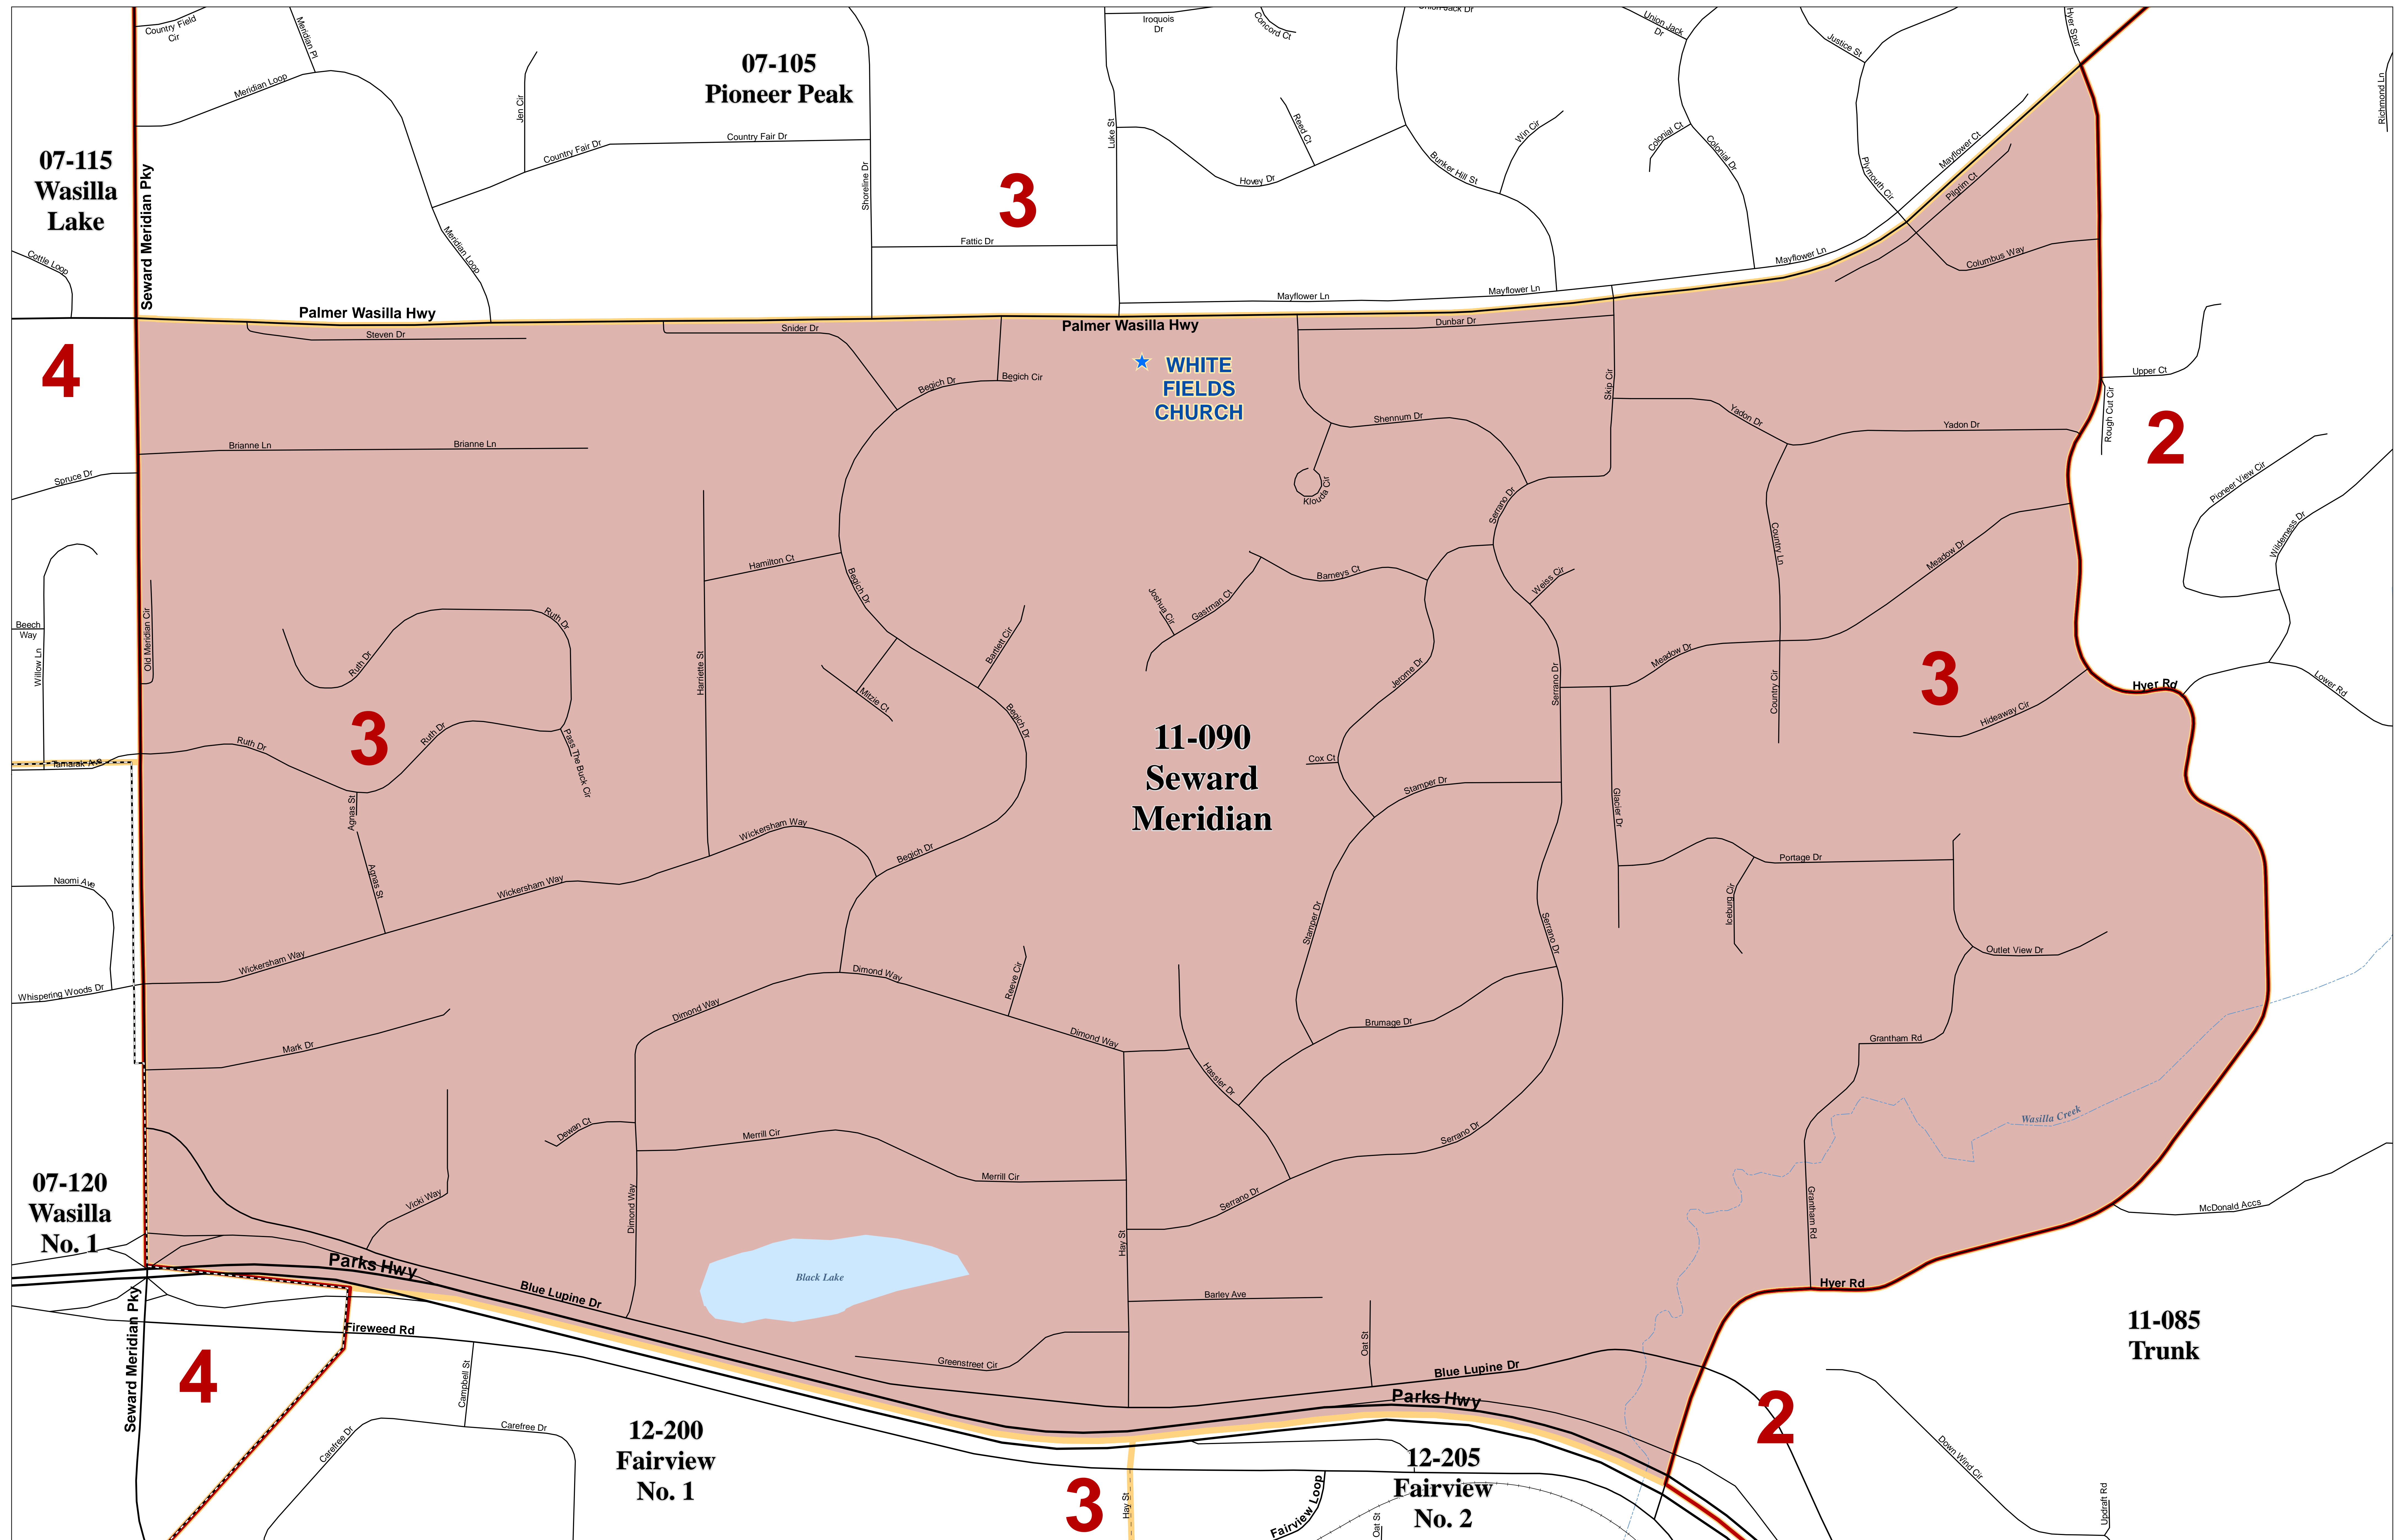

Matanuska - Susitna Borough Voting Precincts

Precinct # 11-090 Seward Meridian

Poll Location:
WHITE FIELDS CHURCH
 4800 E. Palmer-Wasilla Highway

- Polling Location
- City Boundaries
- Assembly District and School Board Boundaries
- Voting Precinct Boundaries
- Highway
- Major
- Medium
- Minor
- Private
- Primitive
- Not Constructed
- Railroad

Prepared by MSB
 IT Department - GIS Division
 Data Sources: Matanuska-Susitna Borough
 State of Alaska Division of Elections
 September 2021