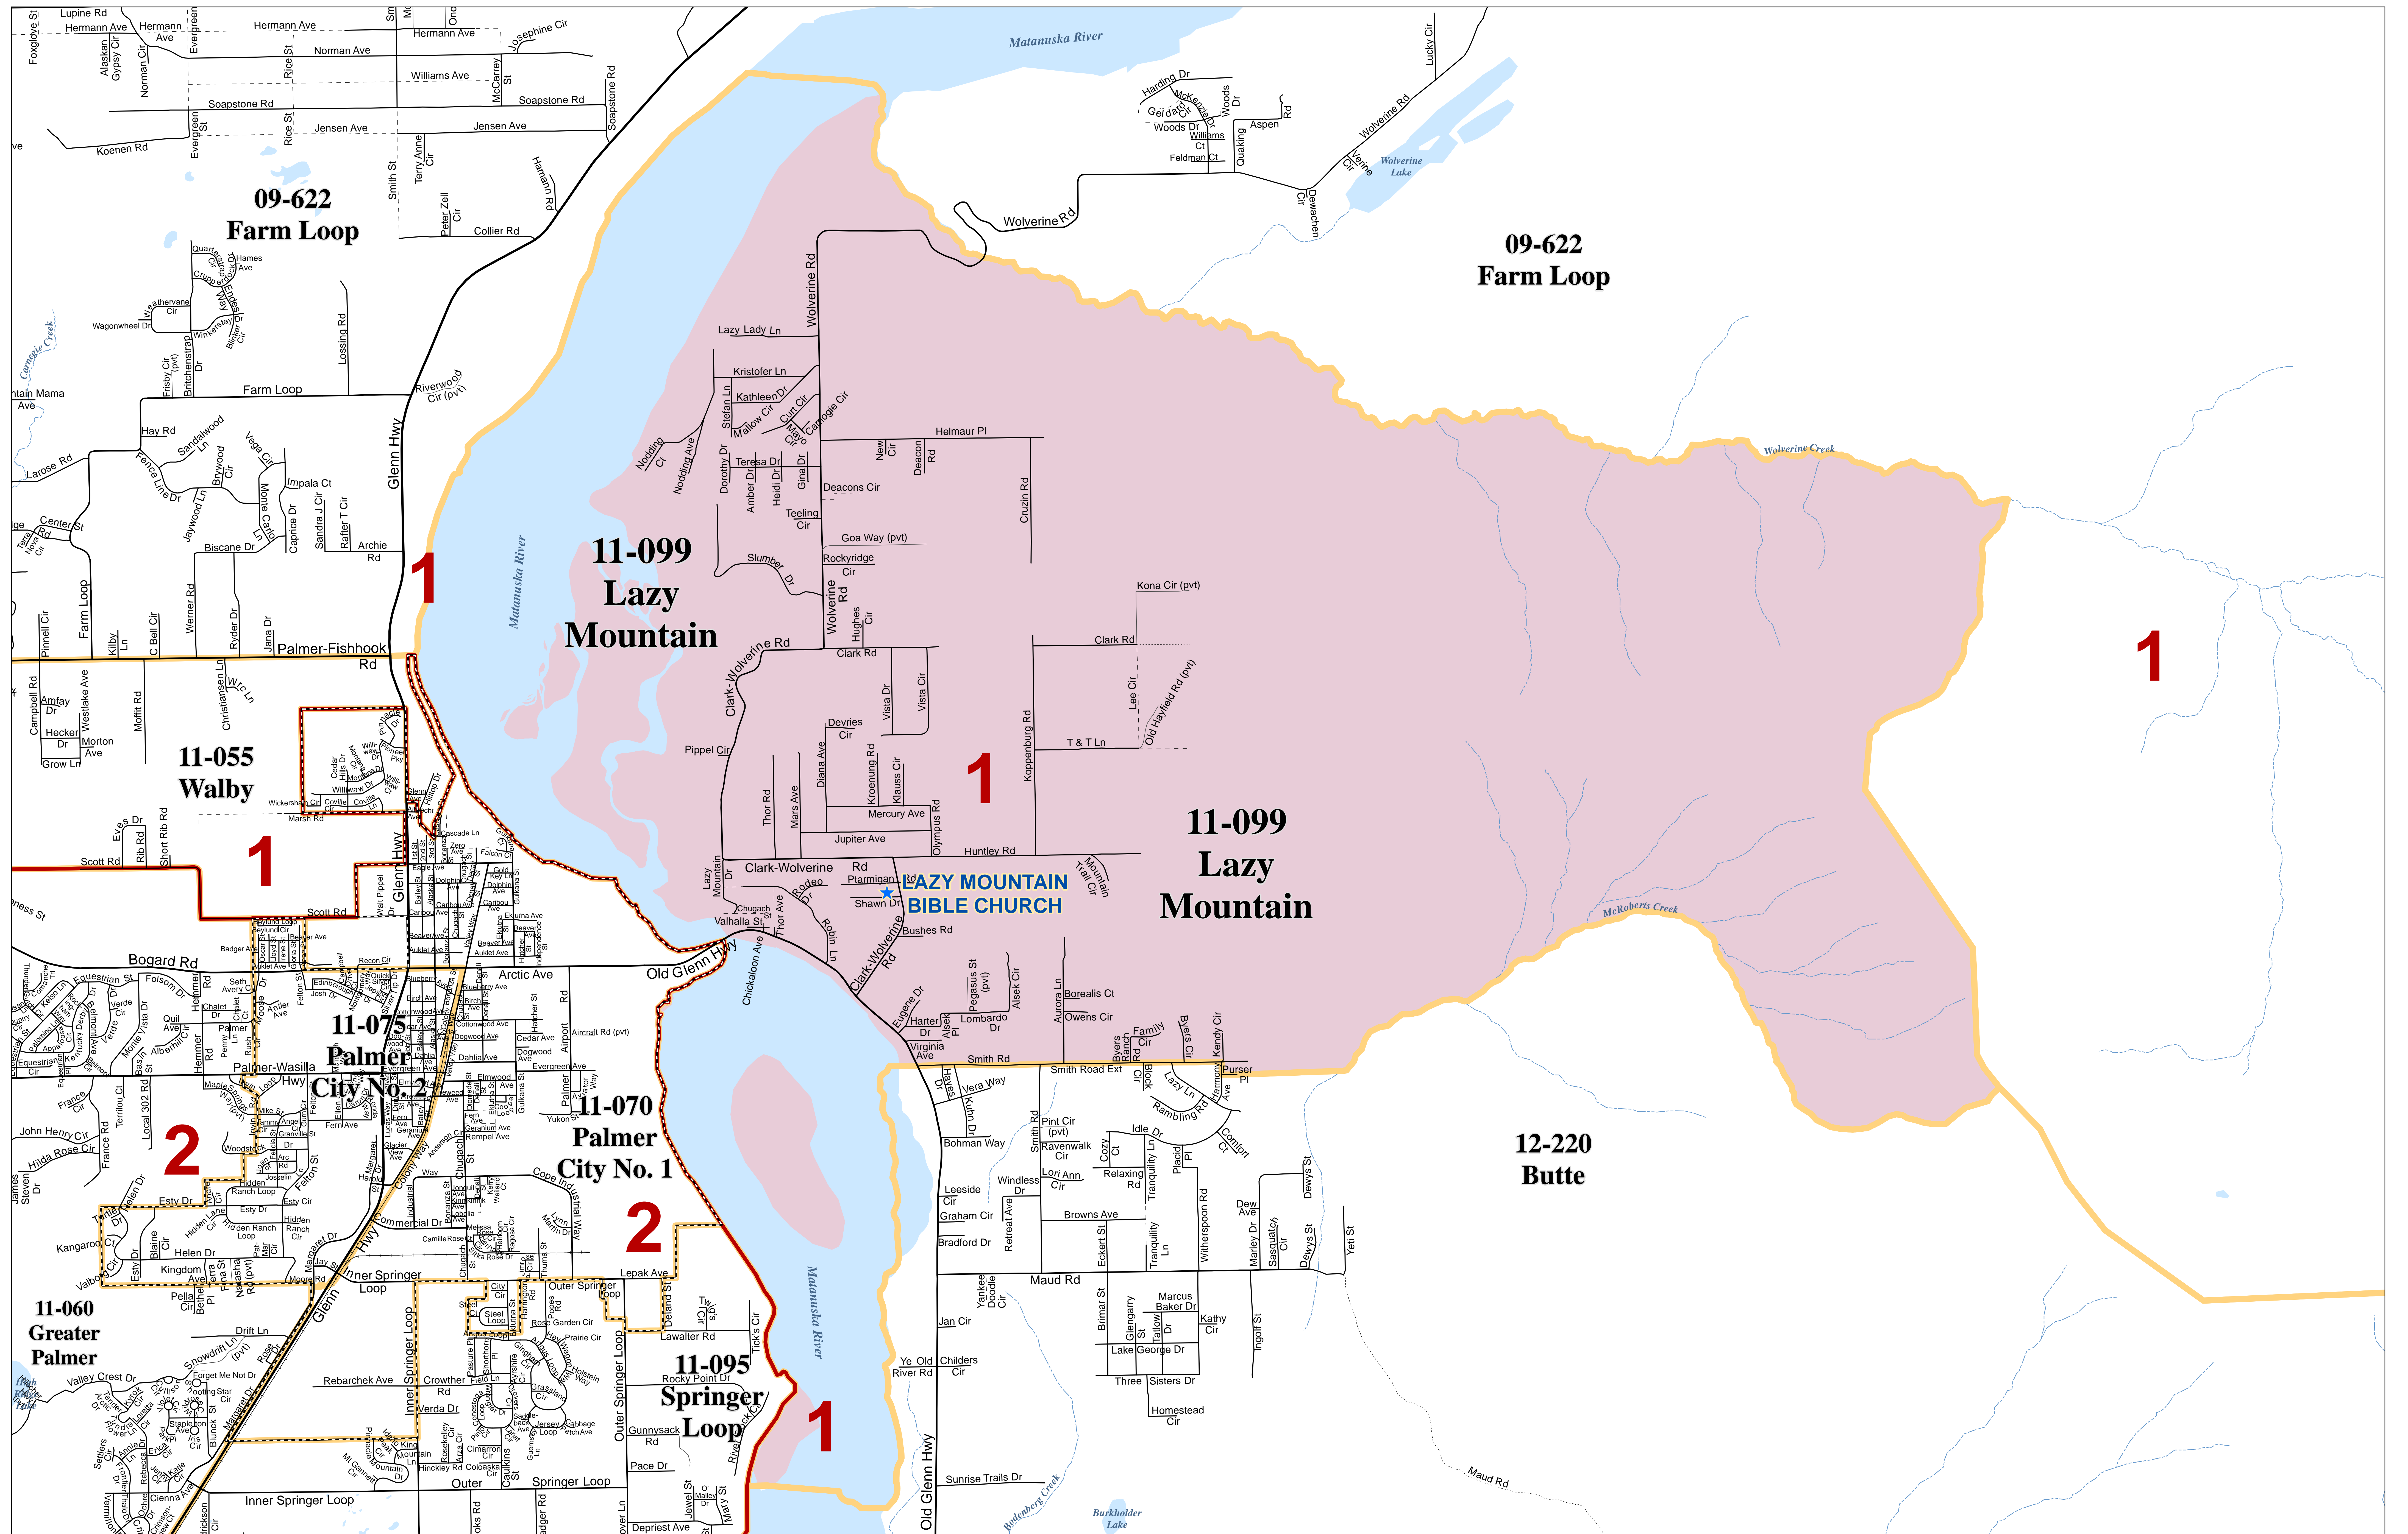

# Matanuska - Susitna Borough Voting Precincts

## Precinct # 11-099 Lazy Mountain

Poll Location:  
**LAZY MOUNTAIN BIBLE CHURCH**  
16005 E. Shawn Drive

- Polling Location
- Highway
- Major
- Medium
- Minor
- Private
- Primitive
- Not Constructed
- Railroad
- City Boundaries
- Assembly District and School Board Boundaries
- Voting Precinct Boundaries