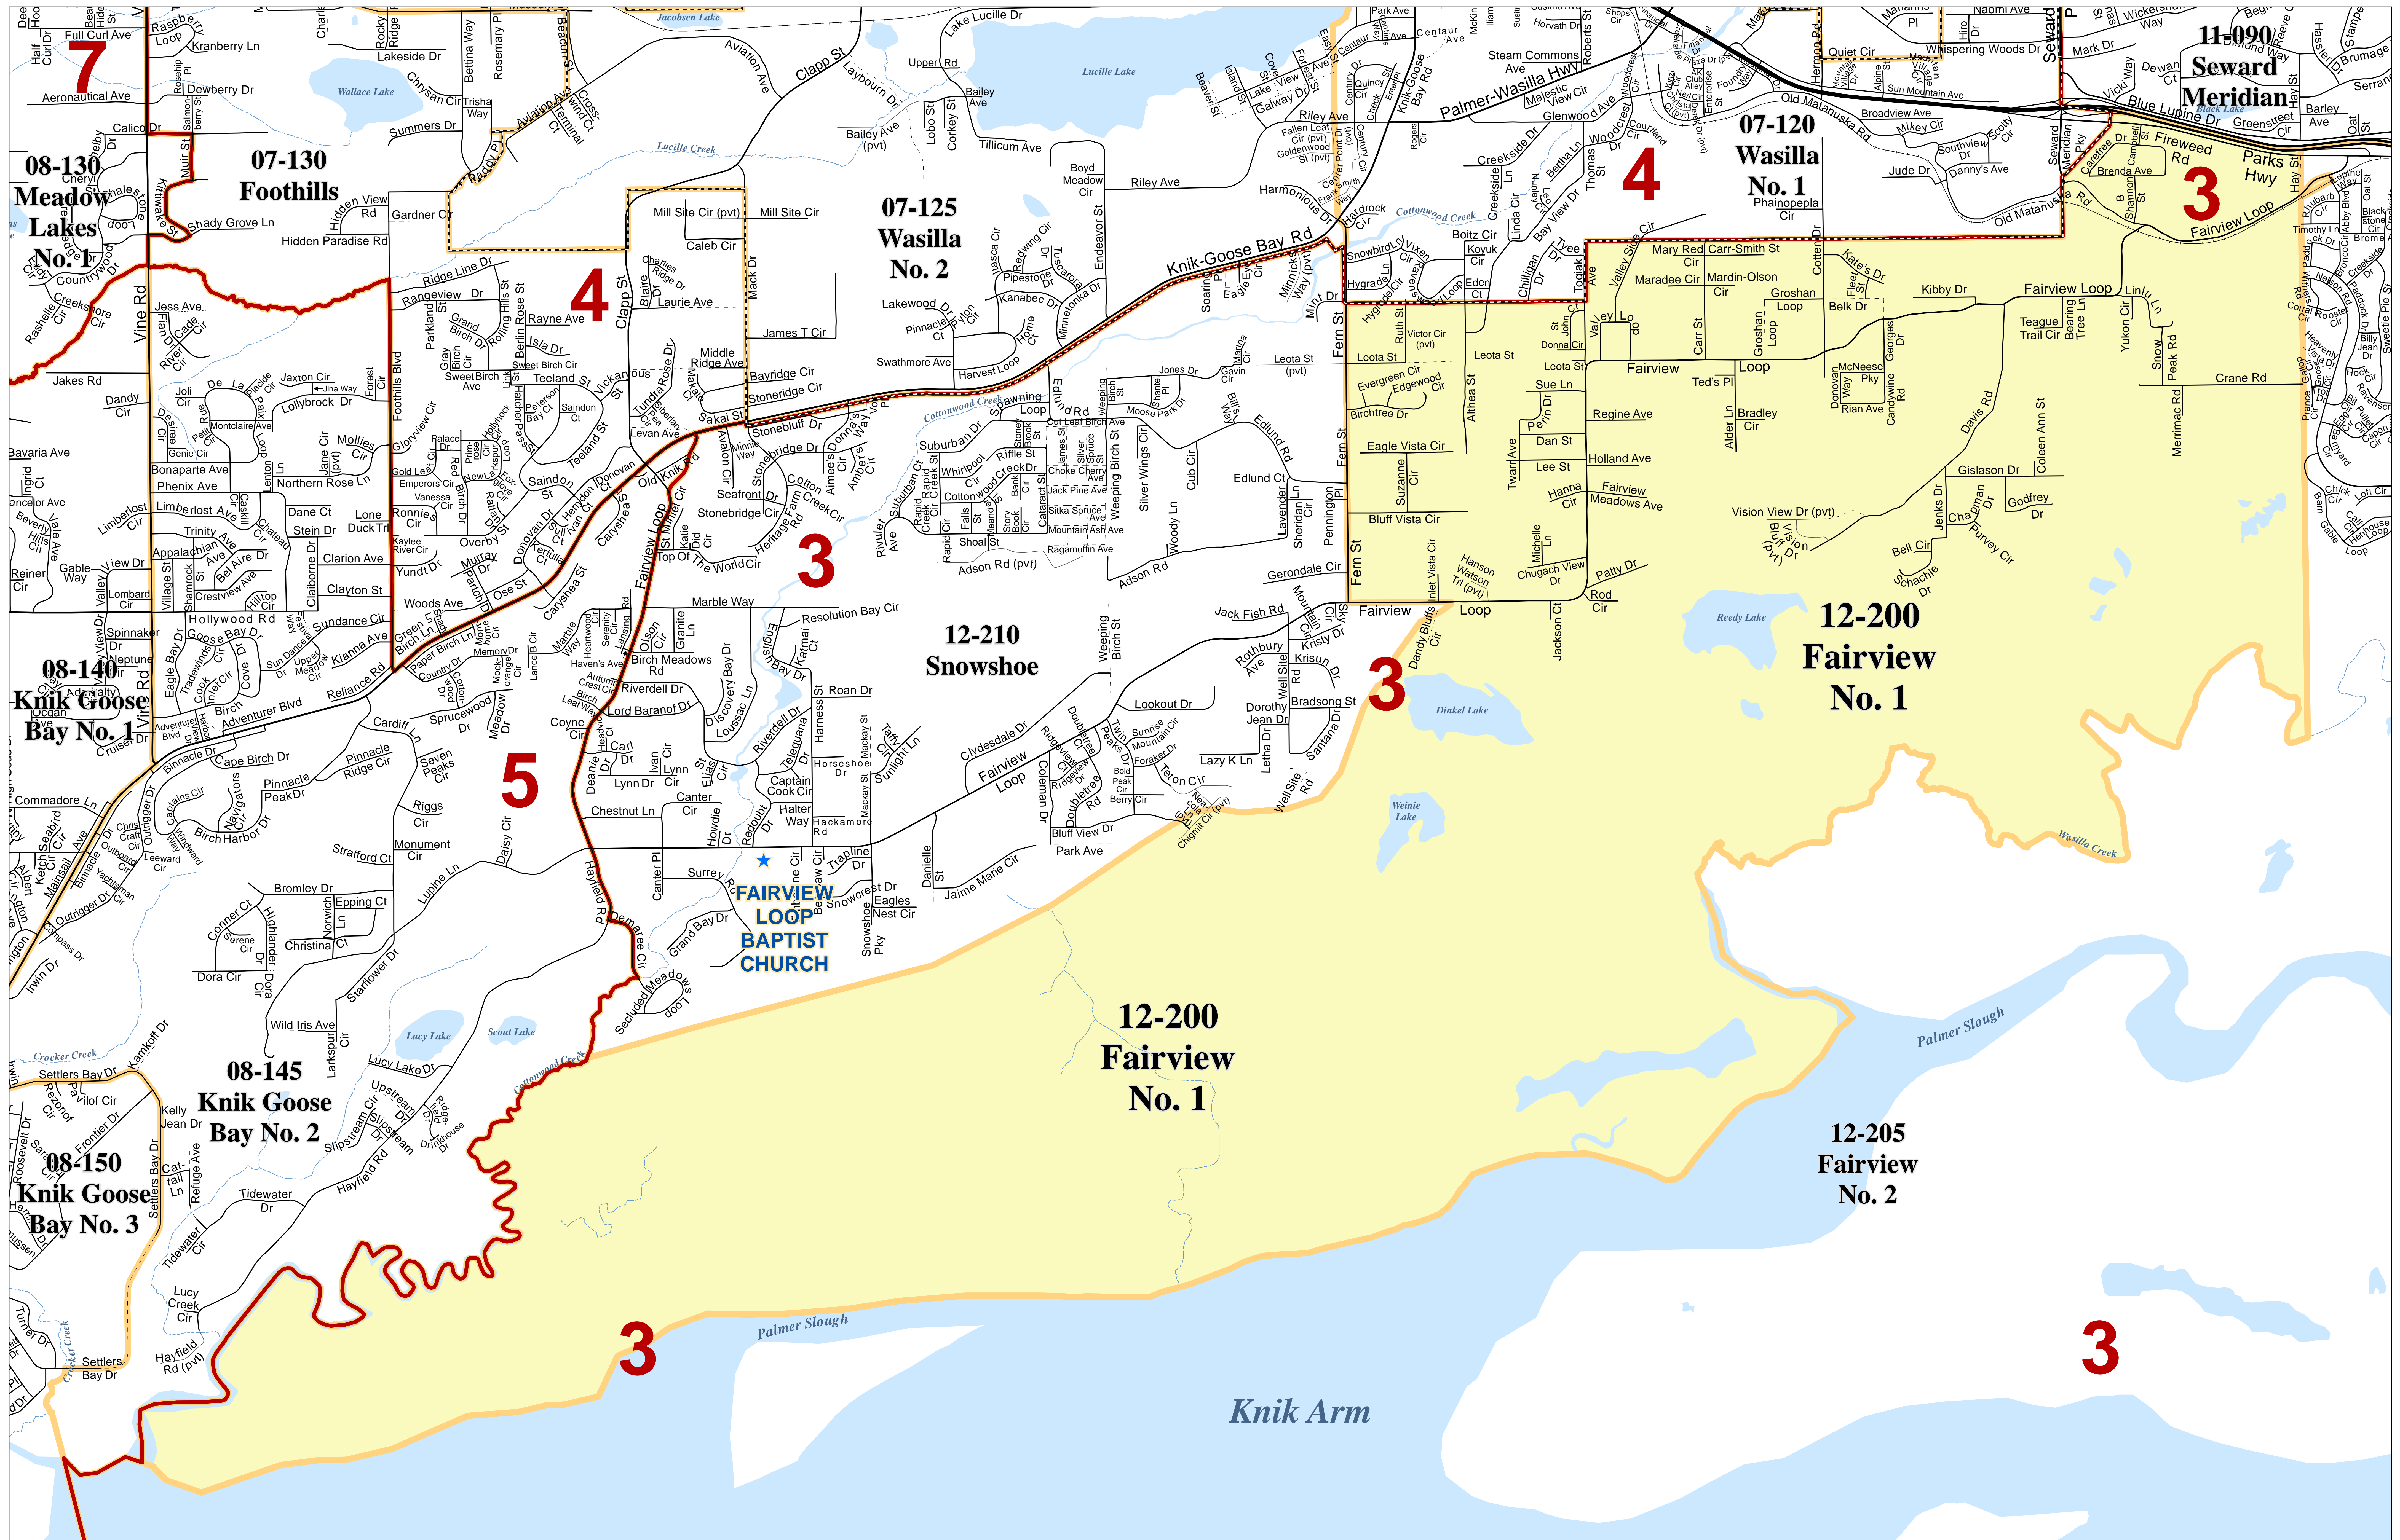

Matanuska - Susitna Borough Voting Precincts

- Polling Location
- City Boundaries
- Assembly District and School Board Boundaries
- Voting Precinct Boundaries
- Highway
- Major
- Medium
- Minor
- Private
- Primitive
- Not Constructed
- Railroad

Precinct # 12-200 Fairview No. 1

Poll Location:
FAIRVIEW LOOP BAPTIST CHURCH
 3118 W. Fairview Loop