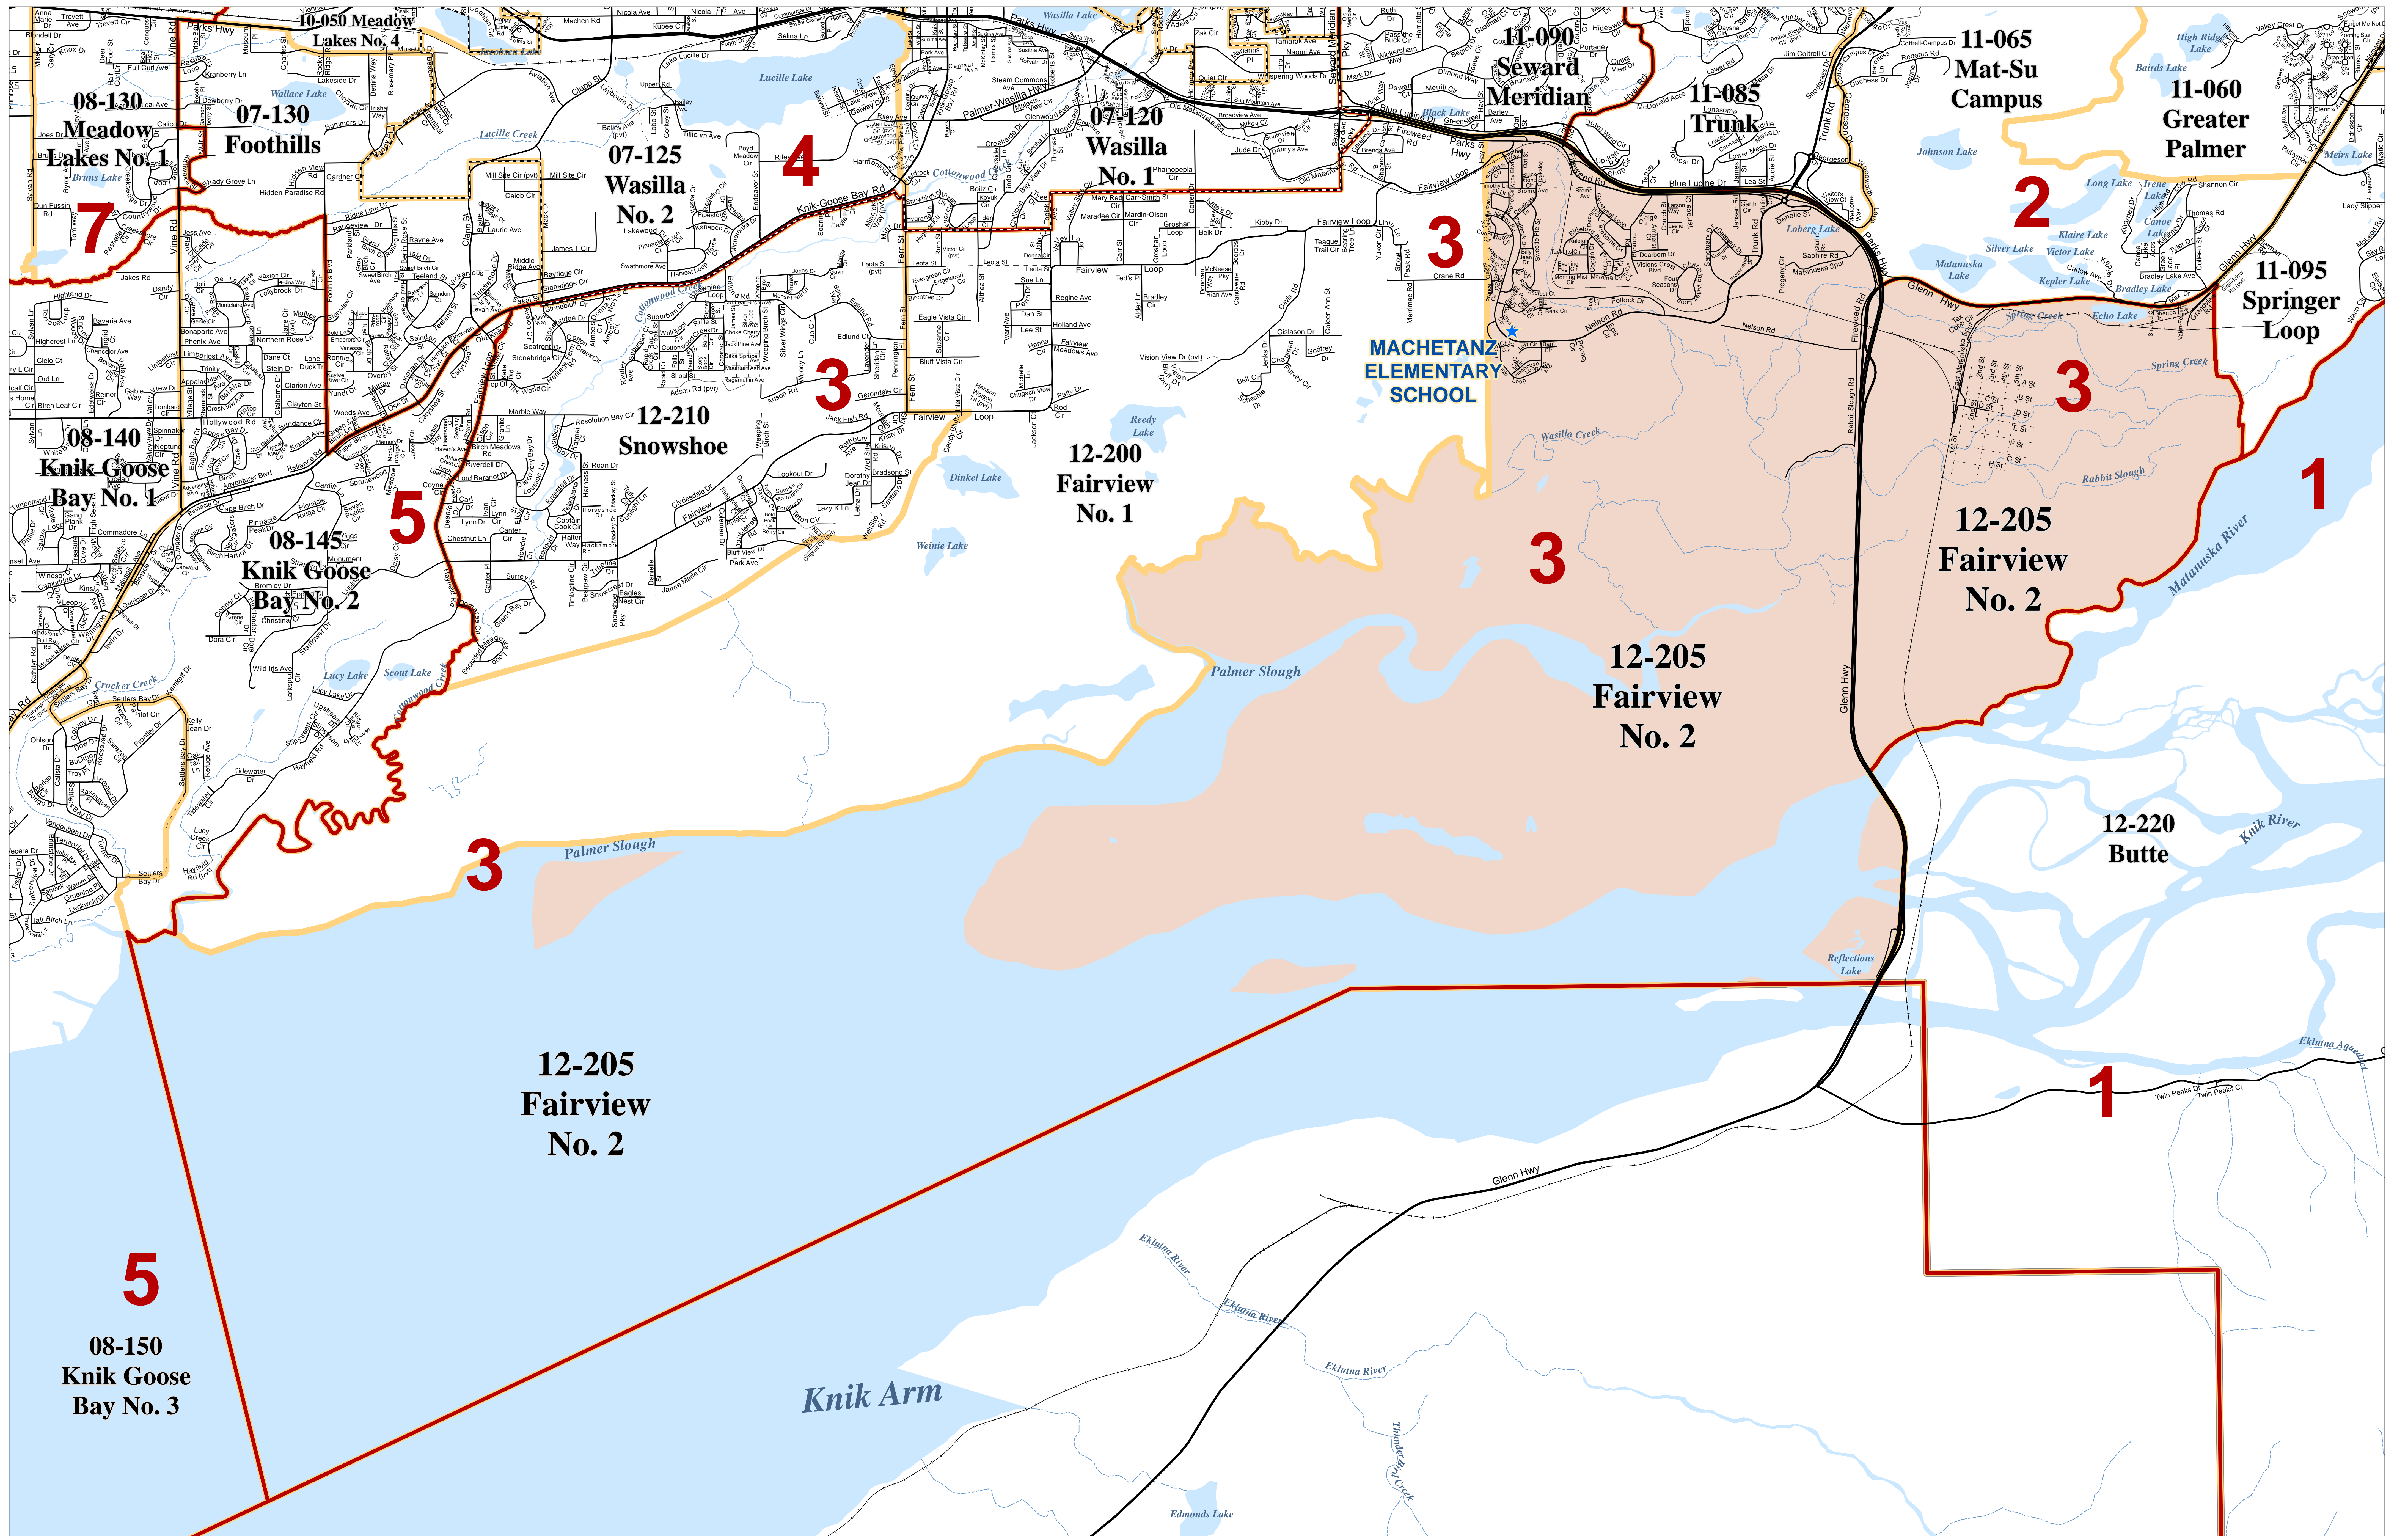

# Matanuska - Susitna Borough Voting Precincts

## Precinct # 12-205 Fairview No. 2

Poll Location:  
**MACHETANZ ELEMENTARY SCHOOL**  
4961 E. Nelson Road

- Polling Location
- City Boundaries
- Assembly District and School Board Boundaries
- Voting Precinct Boundaries
- Highway
- Major
- Medium
- Minor
- Private
- Primitive
- Not Constructed
- Railroad