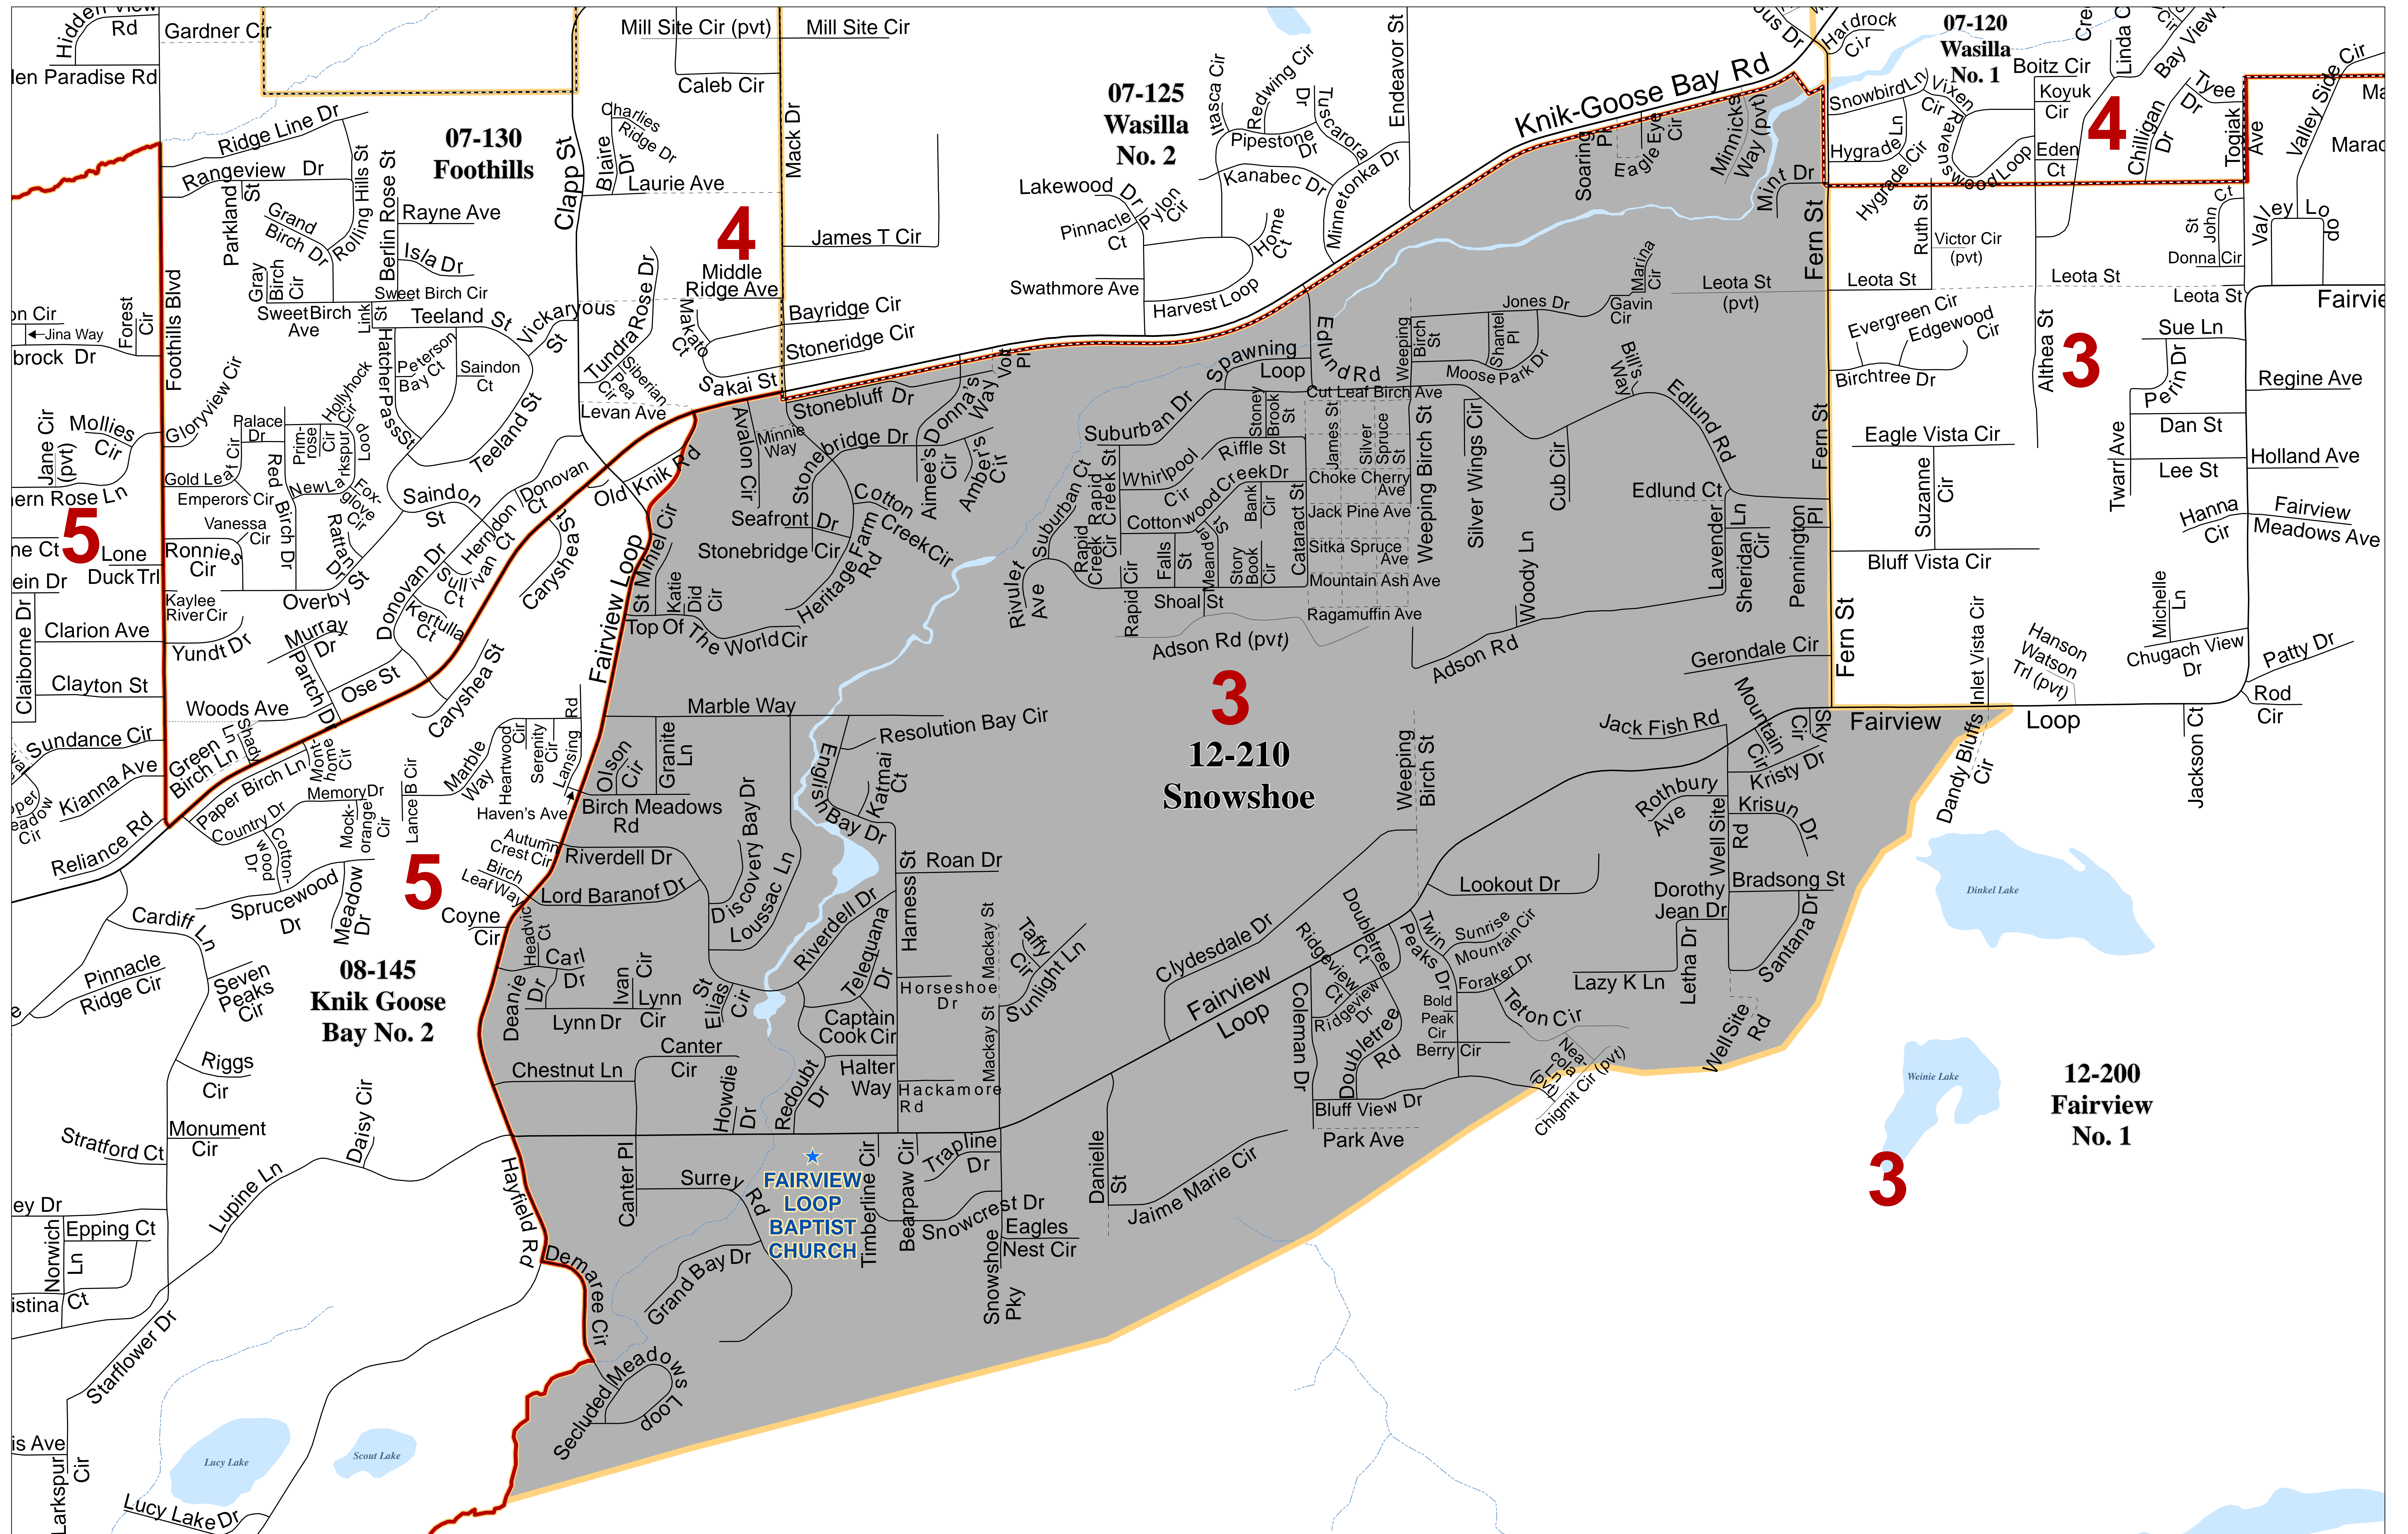

Matanuska - Susitna Borough Voting Precincts

- ★ Polling Location
- Highway
- Major
- Medium
- Minor
- Private
- Primitive
- - - Not Constructed
- Railroad
- ▭ City Boundaries
- ▭ Assembly District and School Board Boundaries
- ▭ Voting Precinct Boundaries

Precinct # 12-210 Snowshoe
 Poll Location:
FAIRVIEW LOOP BAPTIST CHURCH
 3118 W. Fairview Loop