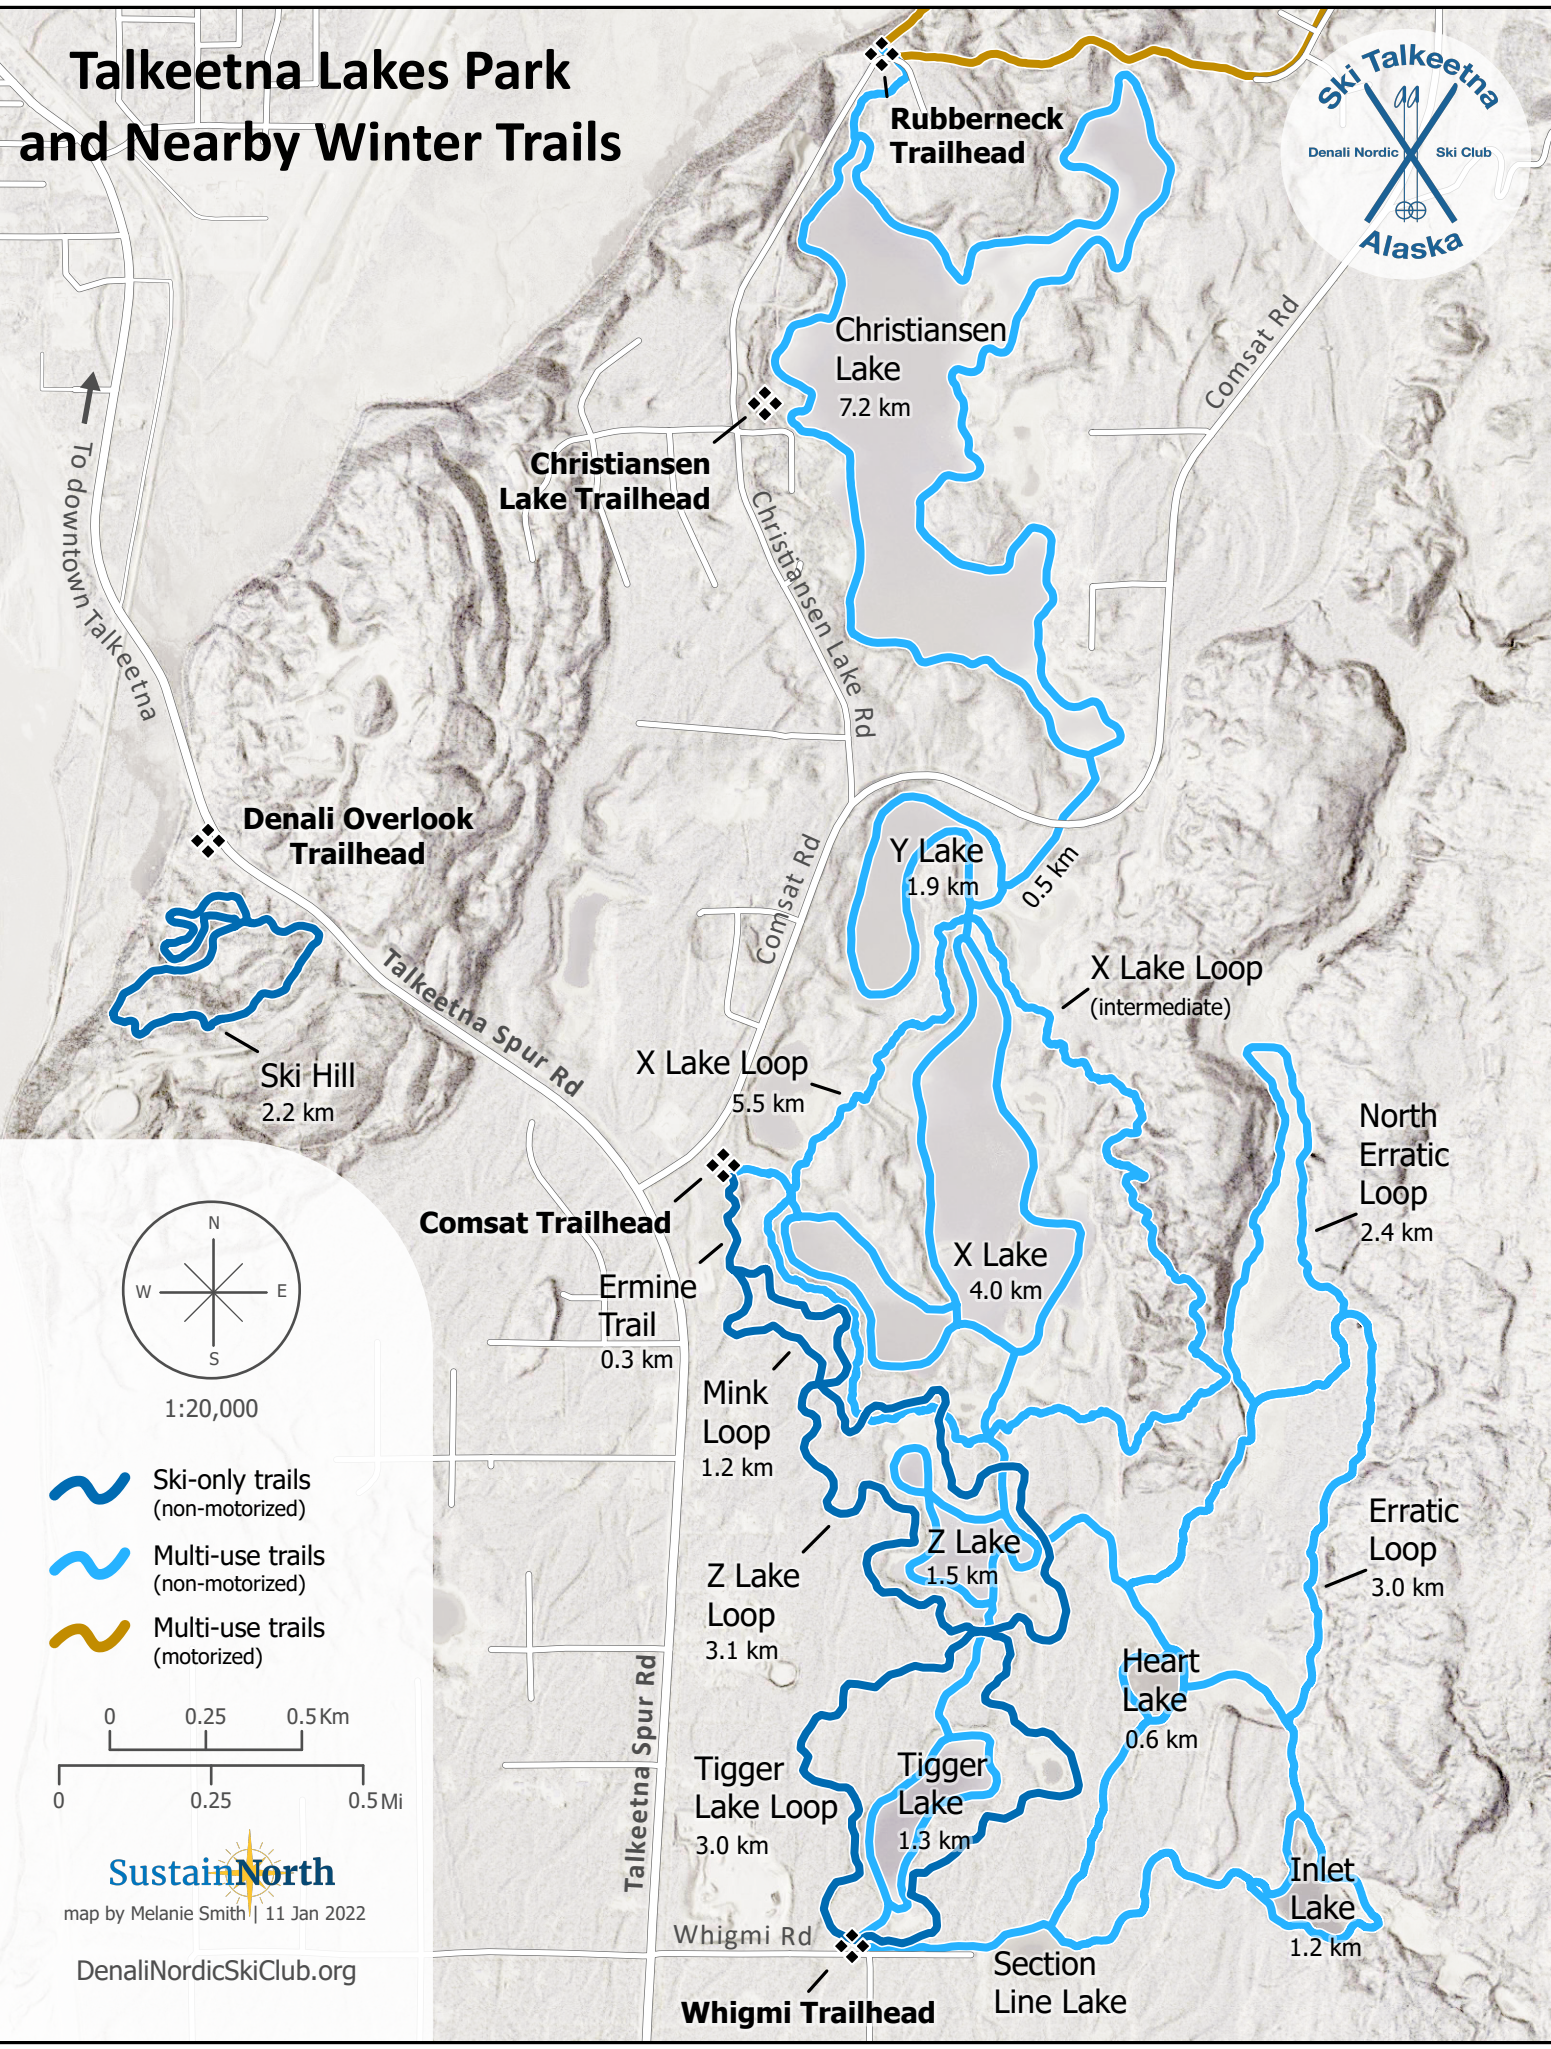

Talkeetna Lakes Park and Nearby Winter Trails

To downtown Talkeetna

Denali Overlook Trailhead

Ski Hill
2.2 km

Christiansen Lake Trailhead

Christiansen Lake
7.2 km

Rubberneck Trailhead

Y Lake
1.9 km

X Lake Loop
(intermediate)

X Lake Loop
5.5 km

North Erratic Loop
2.4 km

Comsat Trailhead

Ermine Trail
0.3 km

Mink Loop
1.2 km

X Lake
4.0 km

Erratic Loop
3.0 km

Z Lake Loop
3.1 km

Z Lake
1.5 km

Heart Lake
0.6 km

Tigger Lake Loop
3.0 km

Tigger Lake
1.3 km

Inlet Lake
1.2 km

Whigmi Trailhead

Section Line Lake

1:20,000

- Ski-only trails (non-motorized)
- Multi-use trails (non-motorized)
- Multi-use trails (motorized)

SustainNorth

map by Melanie Smith | 11 Jan 2022

DenaliNordicSkiClub.org