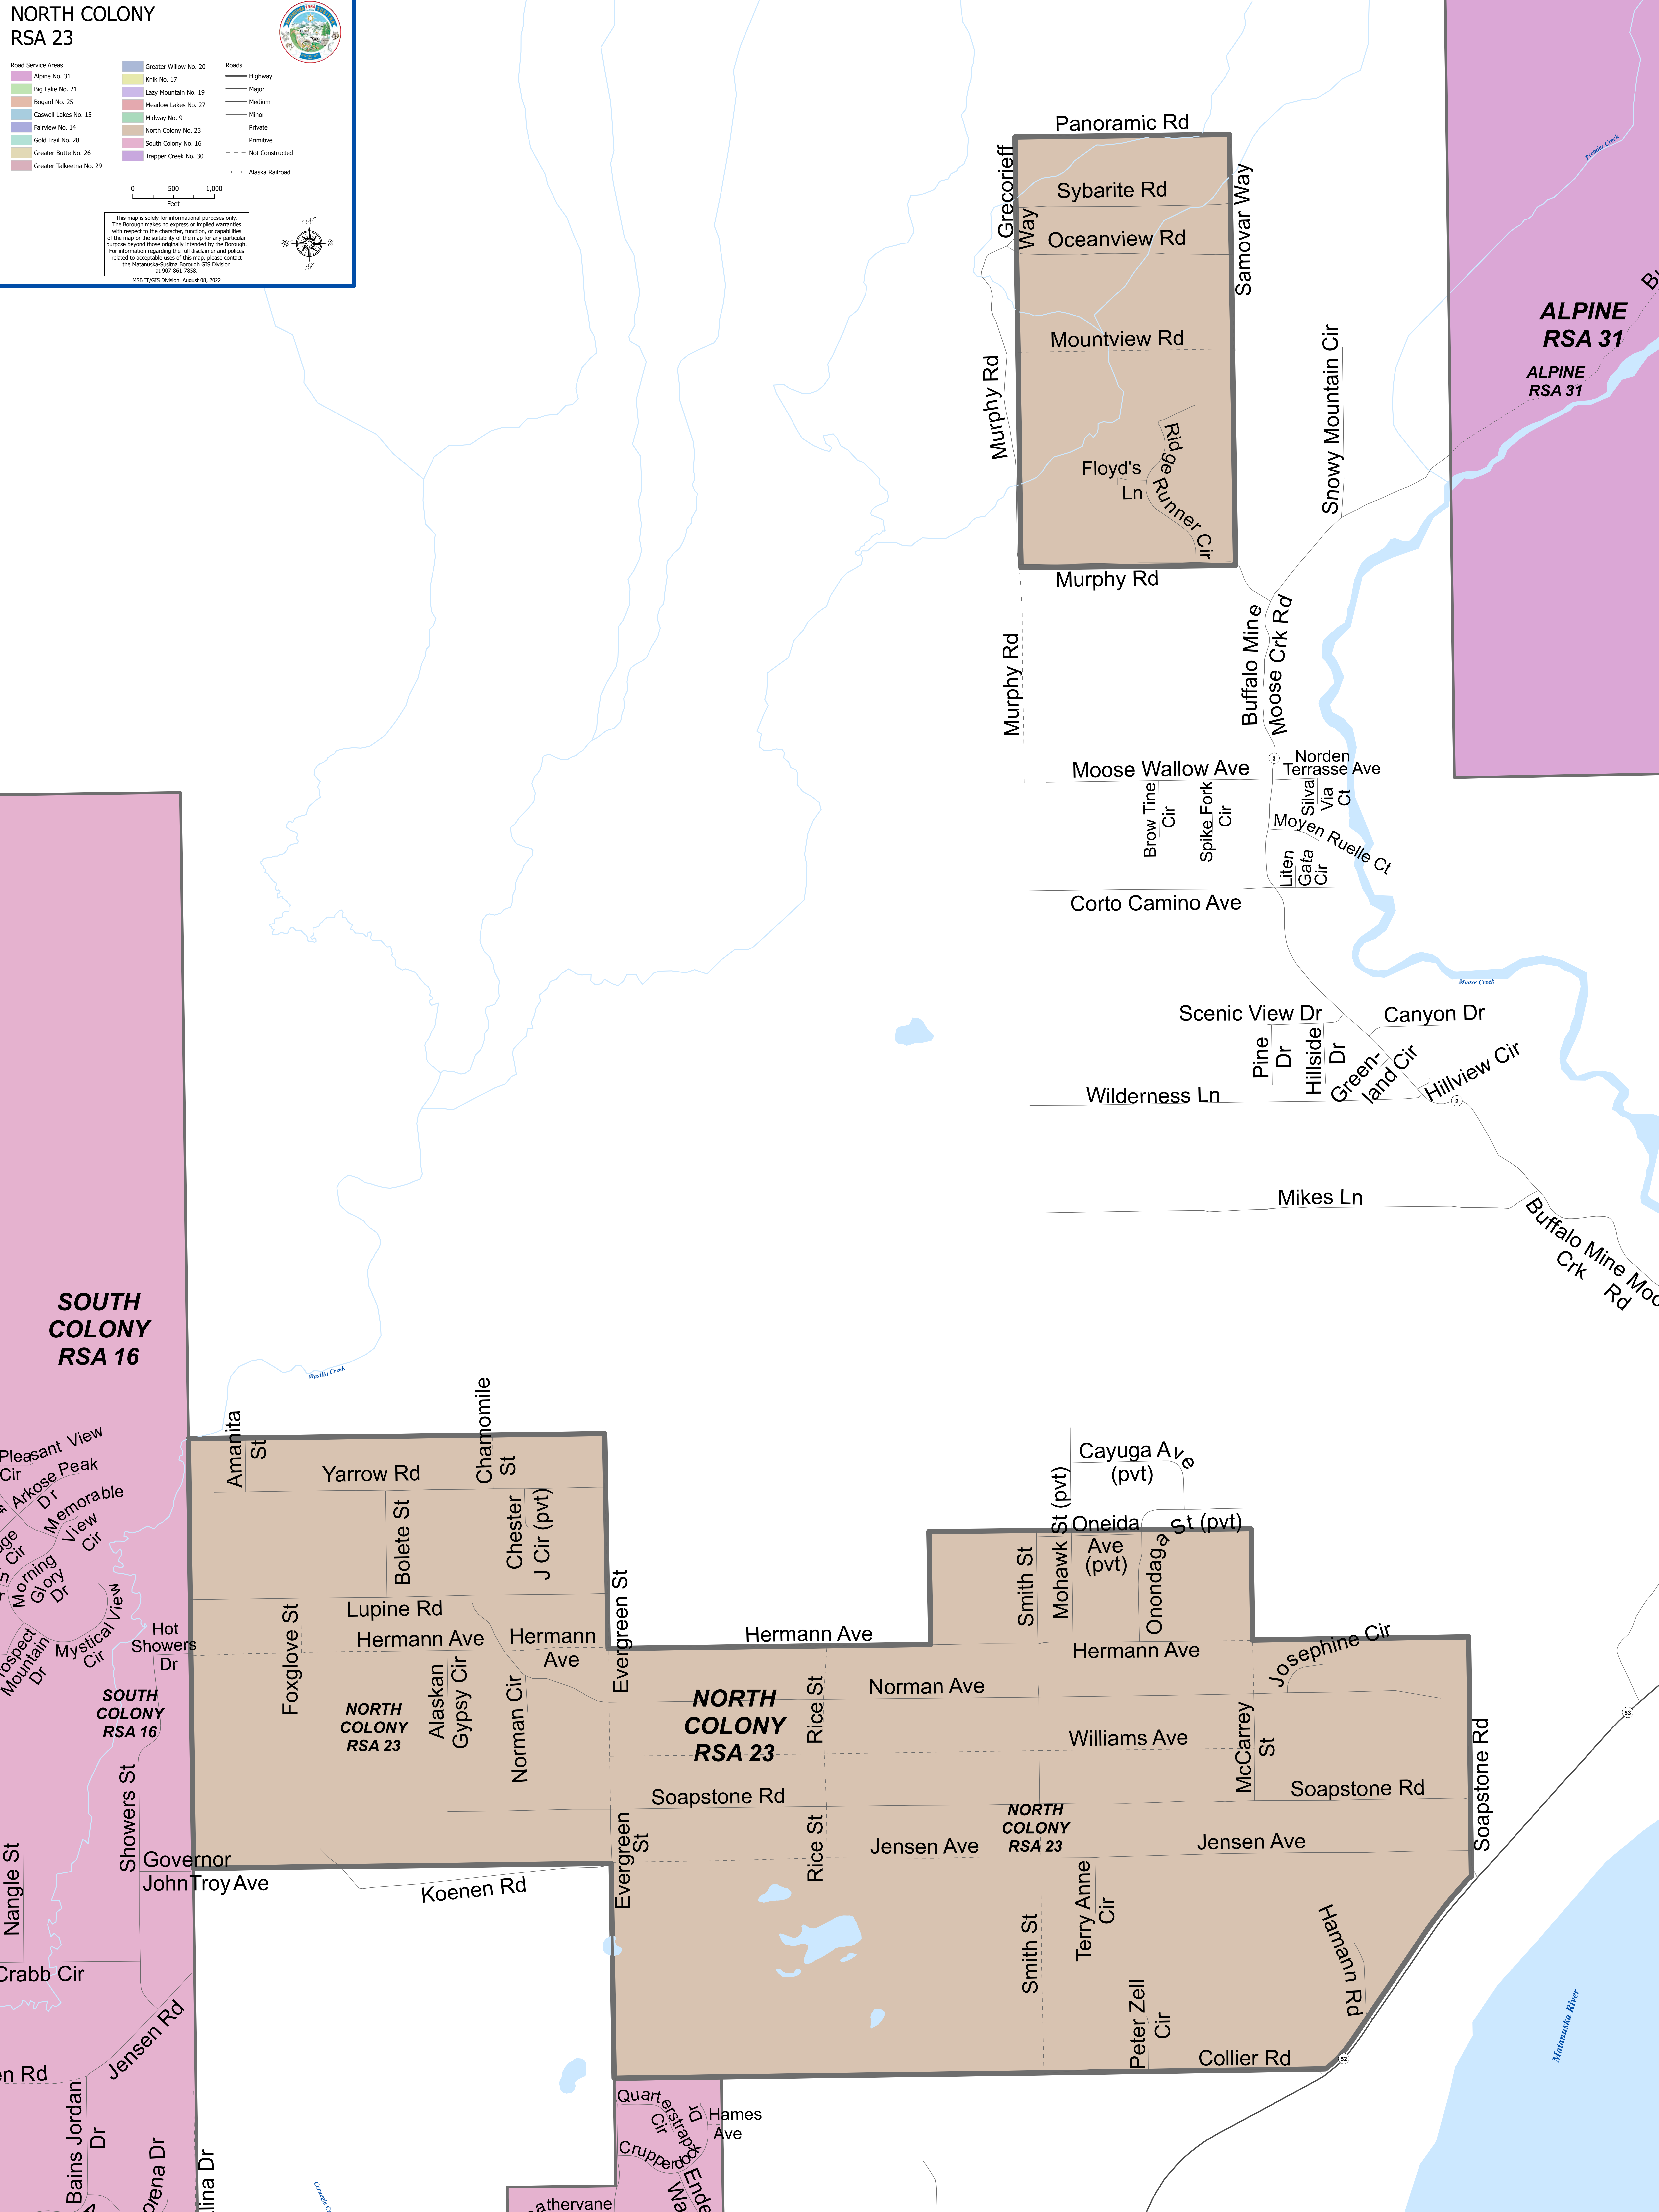

**NORTH COLONY
RSA 23**

1. Road Service Areas
2. Alpine No. 31
   - Big Lake No. 21
   - Bogard No. 25
   - Caswell Lakes No. 15
   - Fairview No. 14
   - Gold Trail No. 28
   - Greater Butte No. 26
   - Greater Tallekna No. 29
   - Greater Willow No. 20
   - Kirk No. 17
   - Lazy Mountain No. 19
   - Meadow Lakes No. 27
   - Midway No. 9
   - North Colony No. 23
   - South Colony No. 16
   - Trapper Creek No. 30

1. Roads
2. Highway
   - Major
   - Medium
   - Minor
   - Private
   - Primitive
   - Not Constructed
   - Alaska Railroad

MSB IT/GIS Division August 08, 2022

**SOUTH COLONY
RSA 16**

1. Roads in South Colony RSA 16:
2. Pleasant View Cir
   - Arkose Peak Dr
   - Memorable View Cir
   - Morning Glory Dr
   - Mystical View Cir
   - Hot Showers Dr
   - Yarrow Rd
   - Chamomile St
   - Bolete St
   - Chester J Cir (pvt)
   - Foxglove St
   - Lupine Rd
   - Hermann Ave
   - Alaskan Gypsy Cir
   - Norman Cir
   - Evergreen St
   - Soapstone Rd
   - Rice St
   - Jensen Ave
   - Governor John Troy Ave
   - Koenen Rd
   - Bains Jordan Dr
   - Jensen Rd
   - Loena Dr
   - Zilina Dr
   - Crabb Cir
   - Nangle St
   - Showsers St
   - Hamann Rd
   - Collier Rd
   - Peter Zell Cir
   - Terry Anne Cir
   - Smith St
   - Hamann Rd
   - Collier Rd
   - Crupper Way
   - Endes Way
   - Hames Ave
   - Quarterstrapp Cir
   - Crupper Way
   - Endes Way
   - Hames Ave
   - Crupper Way
   - Endes Way
   - Hames Ave

**NORTH COLONY
RSA 23**

1. Roads in North Colony RSA 23:
2. Yarrow Rd
   - Chamomile St
   - Bolete St
   - Chester J Cir (pvt)
   - Foxglove St
   - Lupine Rd
   - Hermann Ave
   - Alaskan Gypsy Cir
   - Norman Cir
   - Evergreen St
   - Soapstone Rd
   - Rice St
   - Jensen Ave
   - Governor John Troy Ave
   - Koenen Rd
   - Bains Jordan Dr
   - Jensen Rd
   - Loena Dr
   - Zilina Dr
   - Crabb Cir
   - Nangle St
   - Showsers St
   - Hamann Rd
   - Collier Rd
   - Peter Zell Cir
   - Terry Anne Cir
   - Smith St
   - Hamann Rd
   - Collier Rd
   - Crupper Way
   - Endes Way
   - Hames Ave
   - Quarterstrapp Cir
   - Crupper Way
   - Endes Way
   - Hames Ave

**ALPINE
RSA 31**

1. Roads in Alpine RSA 31:
2. Panoramic Rd
   - Sybarite Rd
   - Oceanview Rd
   - Mountview Rd
   - Floyd's Ln
   - Ridge Runner Cir
   - Murphy Rd
   - Gregorieff Way
   - Murphy Rd
   - Samovar Way
   - Snowy Mountain Cir
   - Buffalo Mine Moose Crk Rd
   - Moose Wallow Ave
   - Norden Terrasse Ave
   - Brow Tine Cir
   - Spike Fork Cir
   - Moyen Ruelle Ct
   - Liten Gata Cir
   - Corto Camino Ave
   - Scenic View Dr
   - Canyon Dr
   - Pine Dr
   - Hillside Dr
   - Greenland Cir
   - Hillview Cir
   - Wilderness Ln
   - Mikes Ln
   - Buffalo Mine Mo Crk Rd