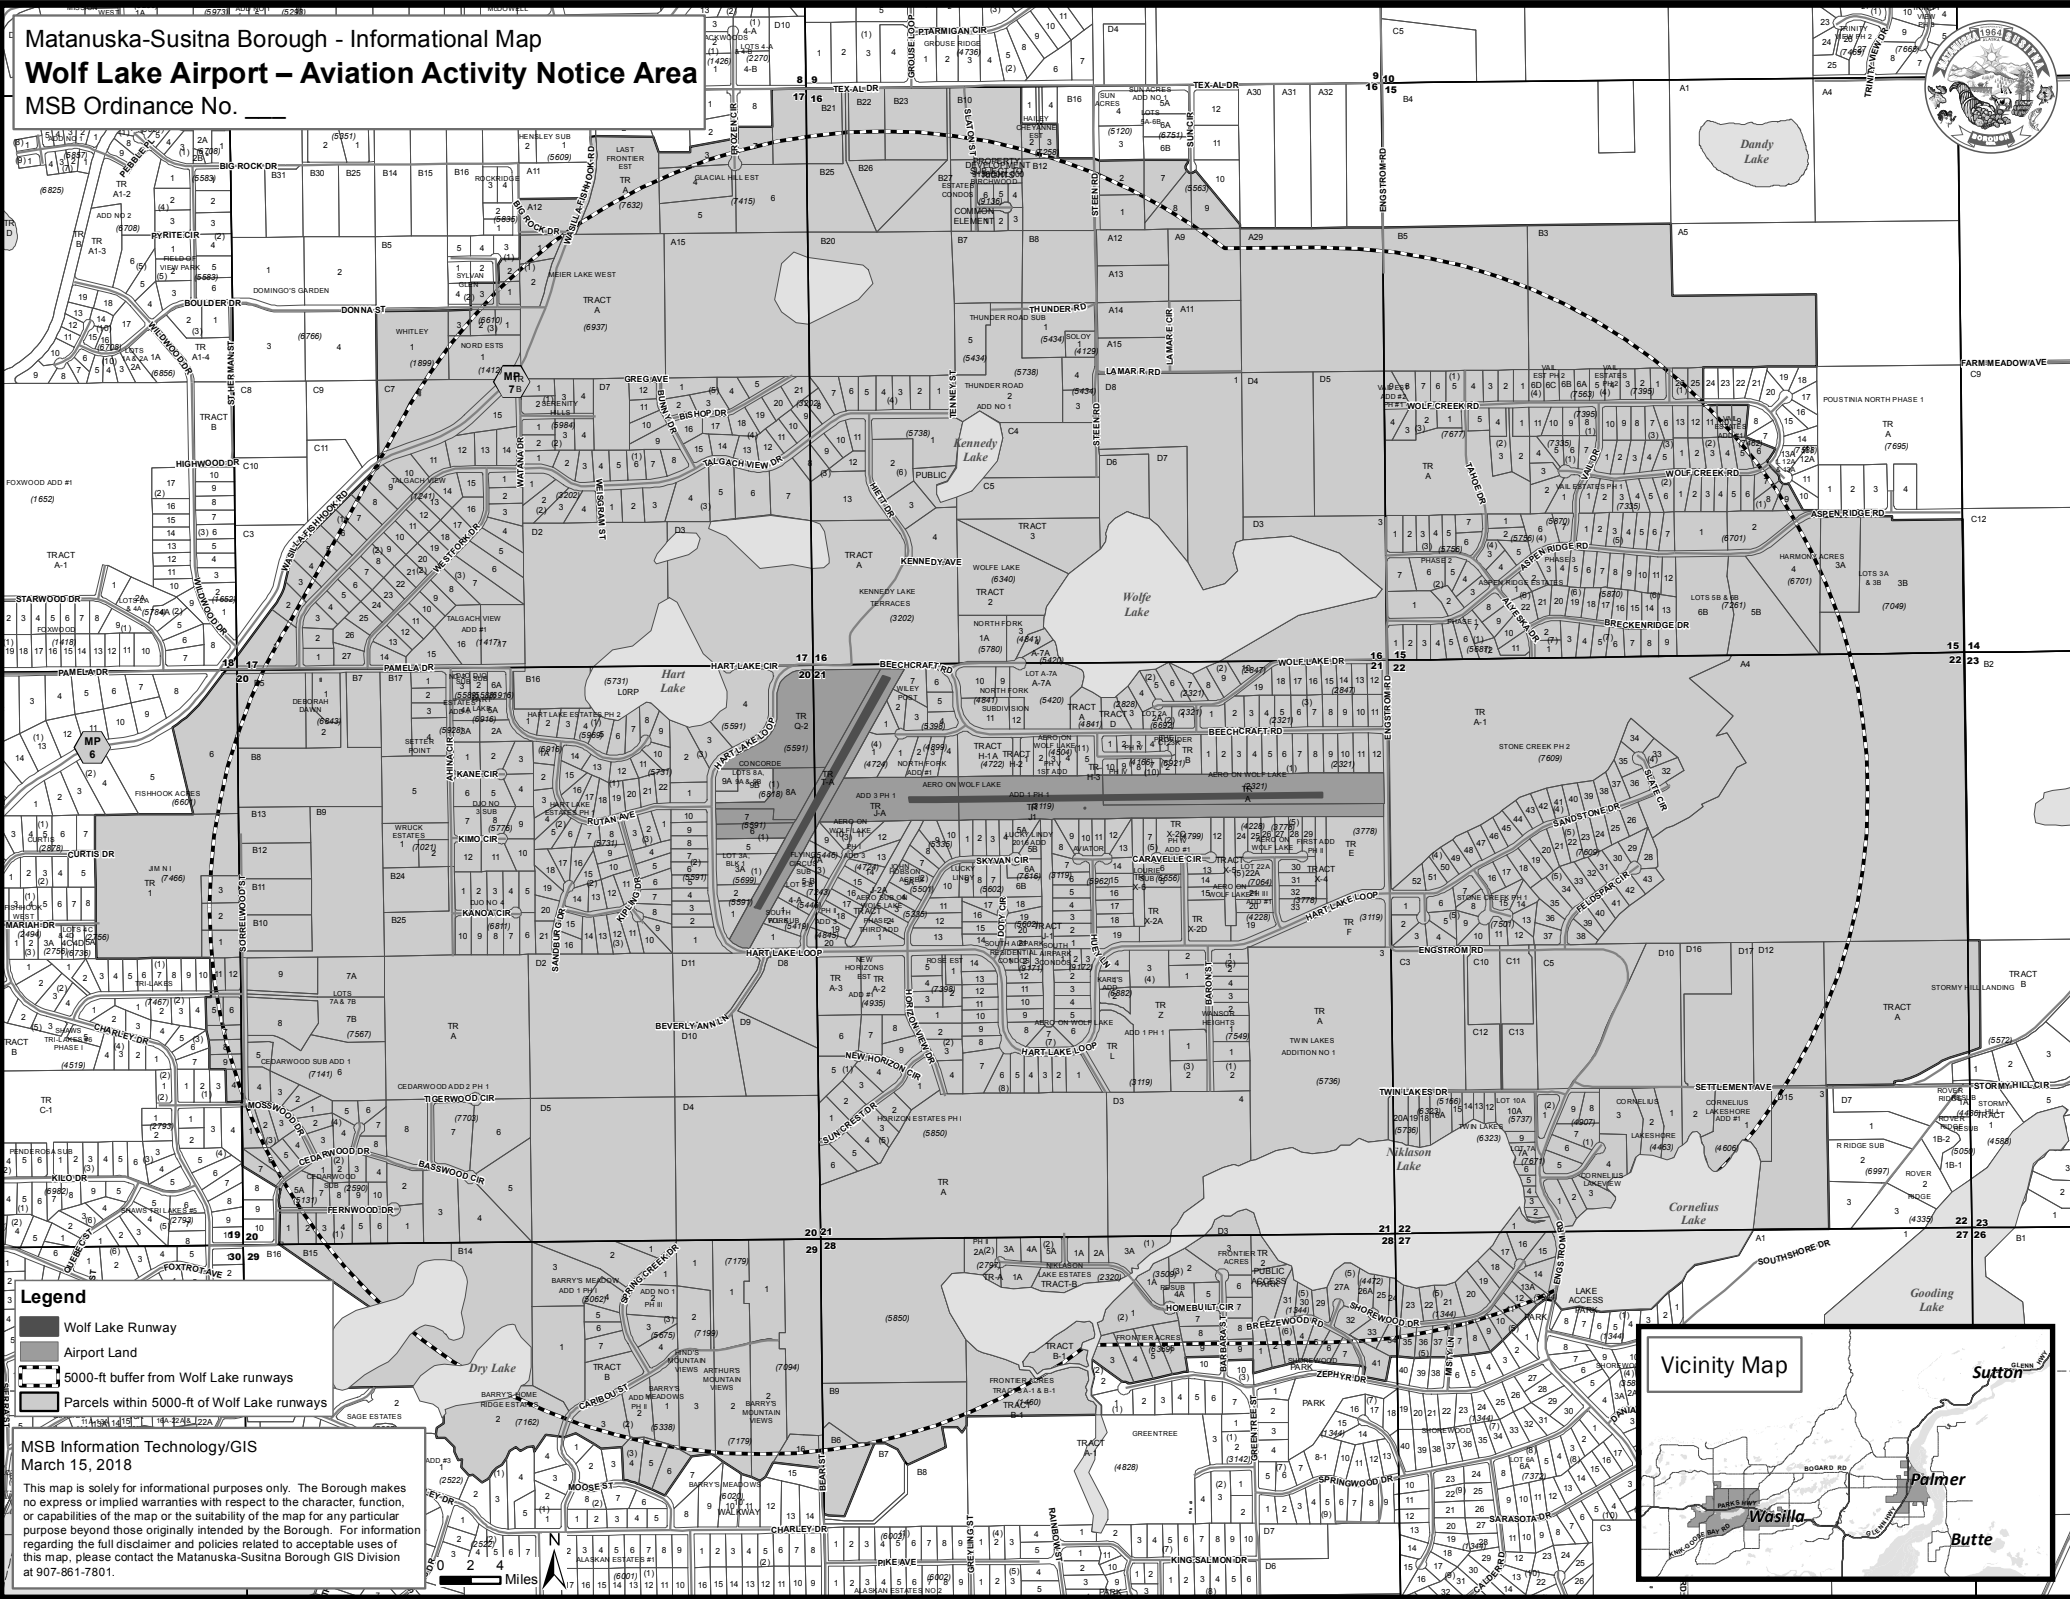

Matanuska-Susitna Borough - Informational Map
Wolf Lake Airport – Aviation Activity Notice Area
 MSB Ordinance No. _____

Legend

- Wolf Lake Runway
- Airport Land
- 5000-ft buffer from Wolf Lake runways
- Parcels within 5000-ft of Wolf Lake runways

MSB Information Technology/GIS
 March 15, 2018

This map is solely for informational purposes only. The Borough makes no express or implied warranties with respect to the character, function, or capabilities of the map or the suitability of the map for any particular purpose beyond those originally intended by the Borough. For information regarding the full disclaimer and policies related to acceptable uses of this map, please contact the Matanuska-Susitna Borough GIS Division at 907-861-7801.