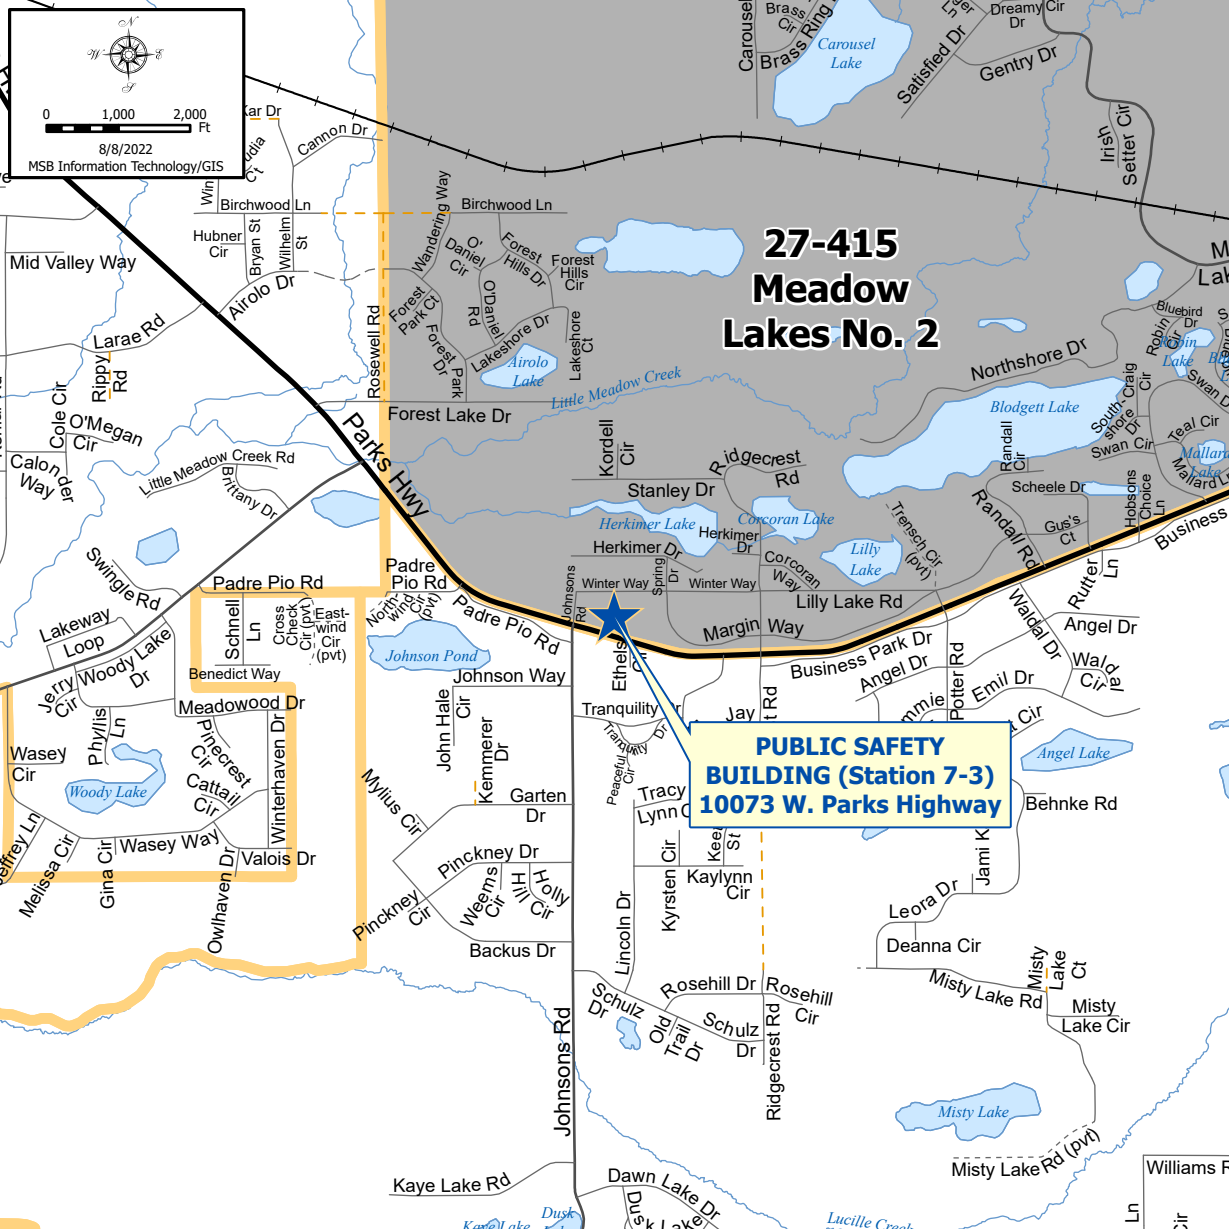

27-415 Meadow Lakes No. 2

**PUBLIC SAFETY
BUILDING (Station 7-3)
10073 W. Parks Highway**

Parks Hwy

Mid Valley Way
Larae Rd
Rippy Rd
Cole Cir
O'Megan Cir
Calonder Way
Swingle Rd
Lakeway Loop
Jeffry Woody Lake Dr
Phyllis Ln
Wasey Cir
Melissa Cir
Gina Cir
Owlhaven Dr
Valois Dr

Birchwood Ln
Forest Lake Dr
Forest Hills Dr
Forest Park Ct
Forest Rd
Lakeshore Dr
Lakeshore Ct
Forest Lake Dr
Padre Pio Rd
Johnson Way
John Hale Cir
Kemperer Dr
Garten Dr
Pinckney Dr
Weems Cir
Holly Cir
Backus Dr
Kaye Lake Rd

Carousal
Brass Cir
Satisfied Dr
Gentry Dr
Dreamy Dr
Irish Setter Cir

Northshore Dr
Blodgett Lake
Kordell Cir
Stanley Dr
Ridgecrest Rd
Herkimer Lake
Herkimer Dr
Concoran Lake
Lilly Lake
Tensch Cir
Randall Rd
Scheele Dr
Gus Ct
Hobsons Choice Ln
Business