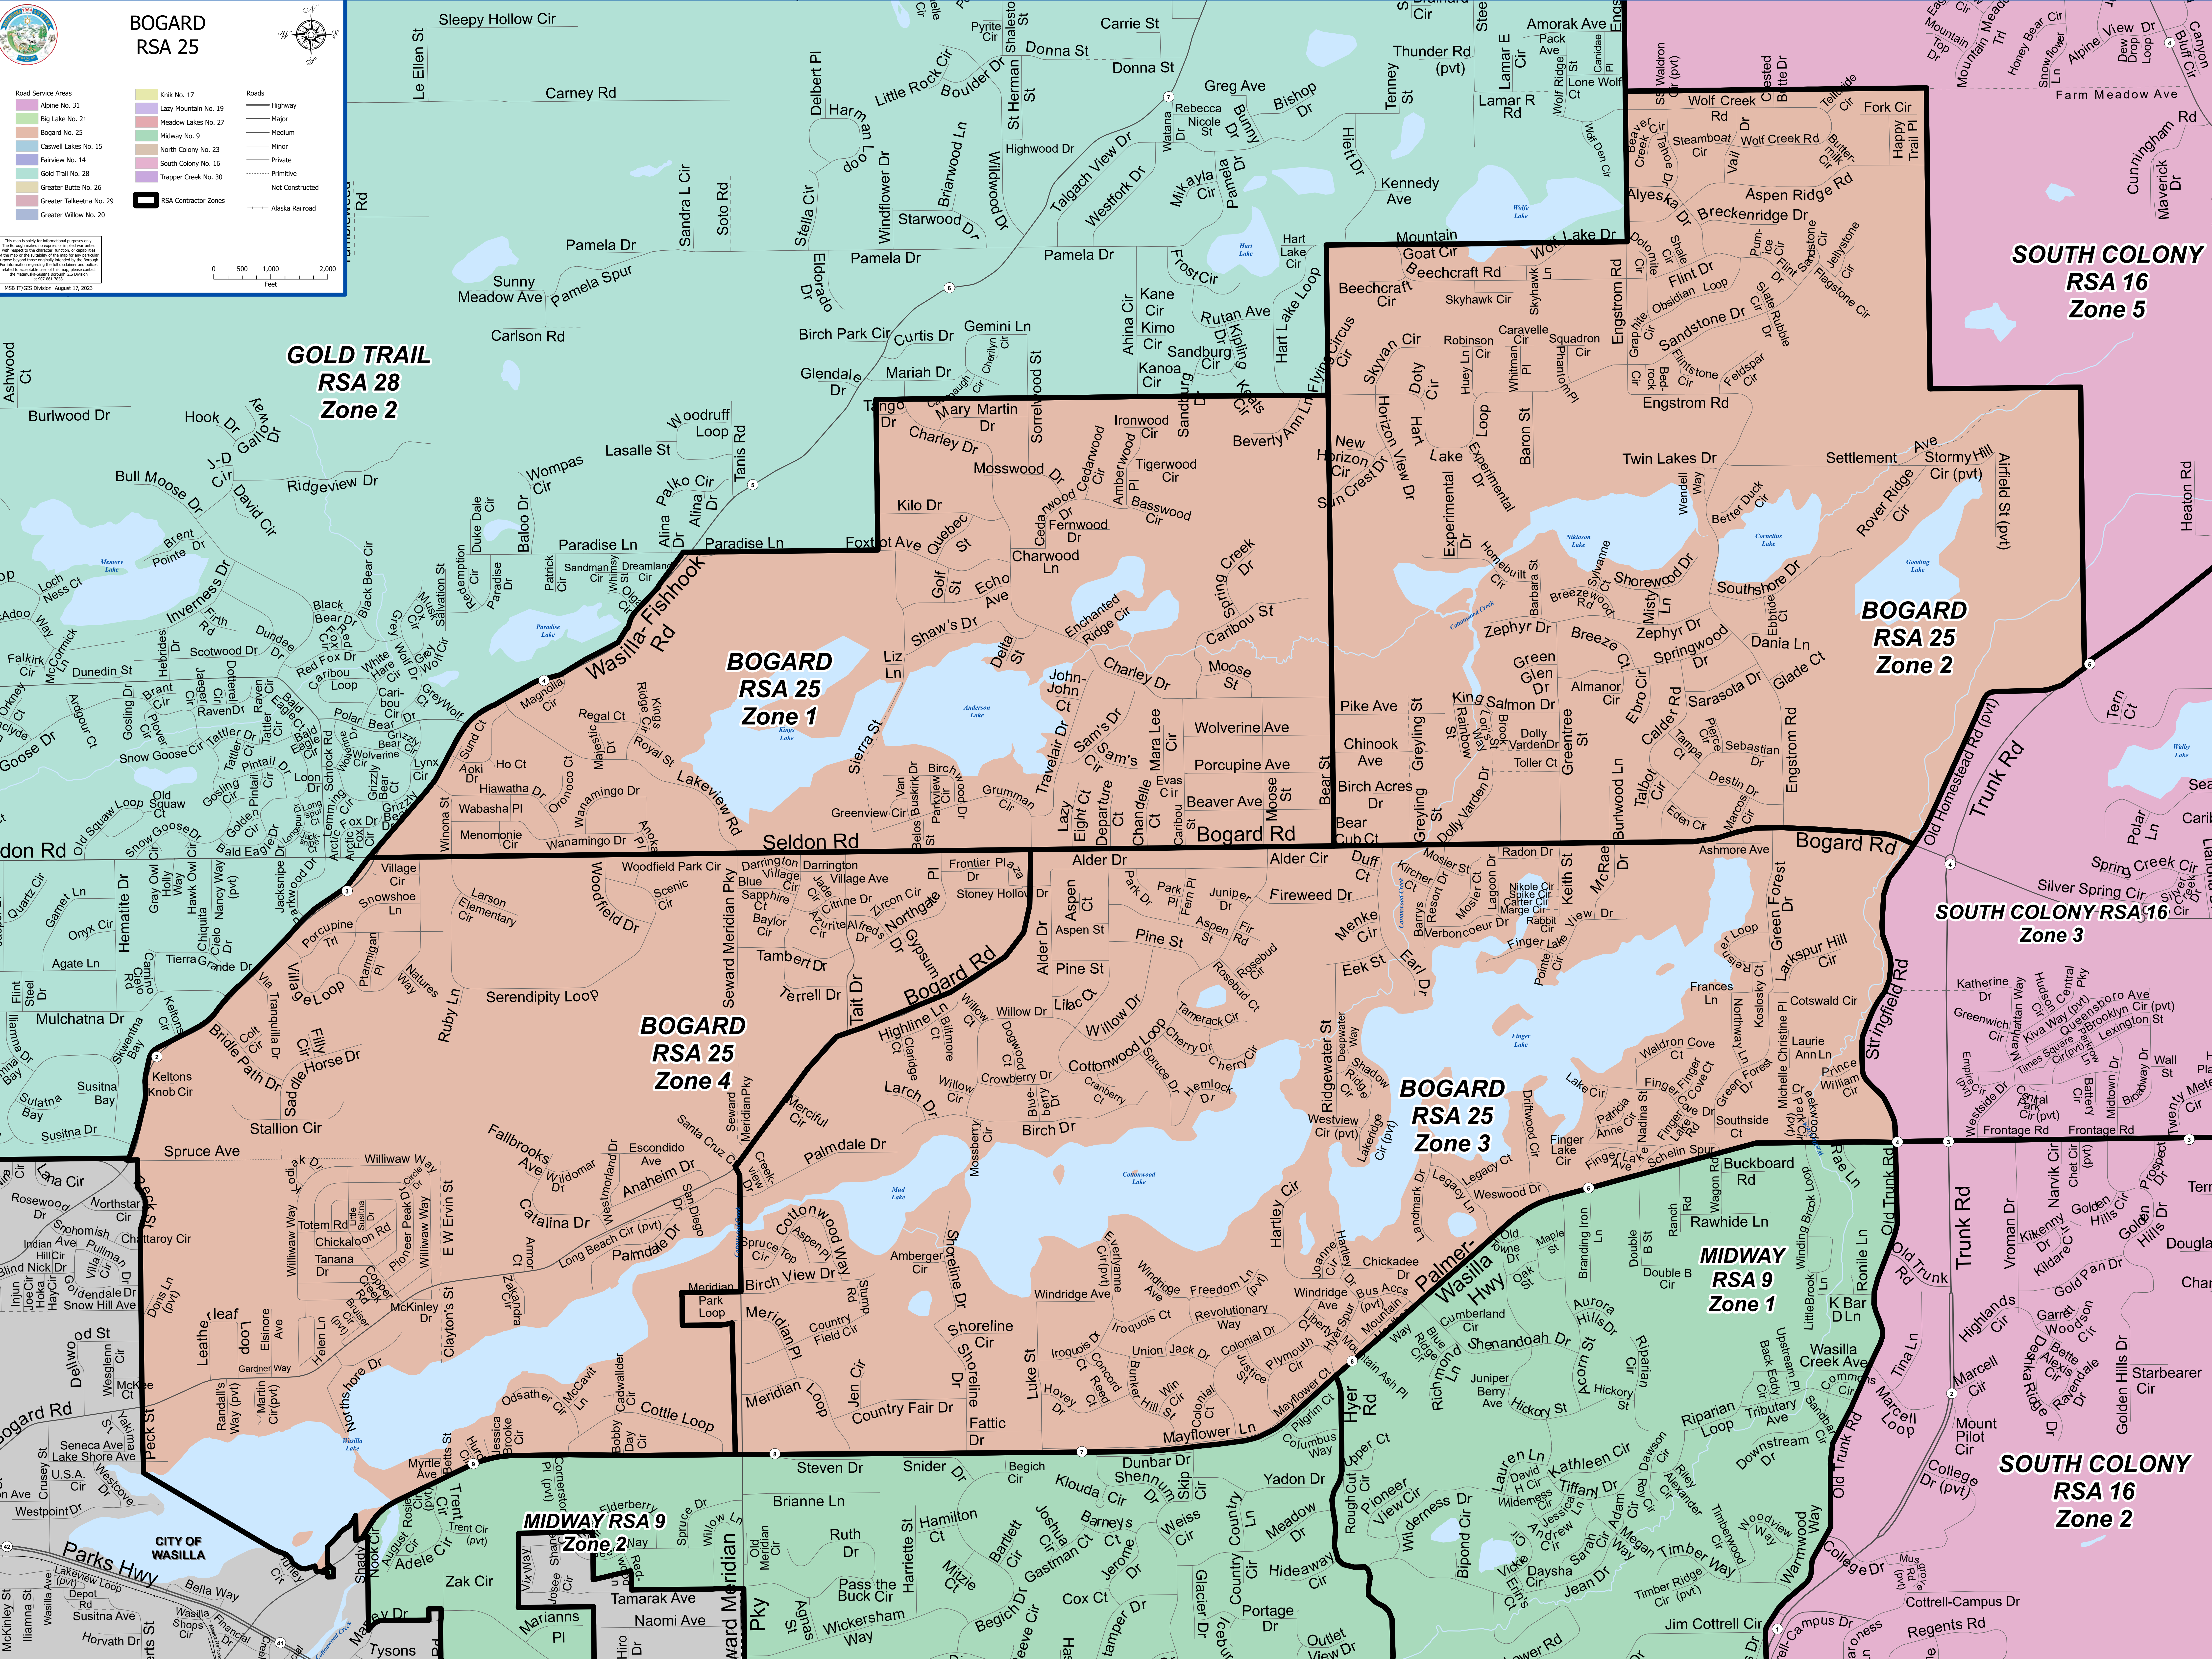

BOGARD RSA 25

1. **Road Service Areas**
2. Alpine No. 31
   - Big Lake No. 21
   - Bogard No. 25
   - Caswell Lakes No. 15
   - Fairview No. 14
   - Gold Trail No. 28
   - Greater Butte No. 26
   - Greater Talketha No. 29
   - Greater Willow No. 20
   - Knik No. 17
   - Lazy Mountain No. 19
   - Meadow Lakes No. 27
   - Midway No. 9
   - North Colony No. 23
   - South Colony No. 16
   - Trapper Creek No. 30
3. **Roads**
4. Highway
   - Major
   - Medium
   - Minor
   - Private
   - Primitive
   - Not Constructed
   - Alaska Railroad
5. **RSA Contractor Zones**

MSB IT/GIS Division August 17, 2023

**GOLD TRAIL
RSA 28
Zone 2**

**BOGARD
RSA 25
Zone 1**

**BOGARD
RSA 25
Zone 4**

**BOGARD
RSA 25
Zone 3**

**MIDWAY
RSA 9
Zone 1**

**MIDWAY
RSA 9
Zone 2**

**SOUTH COLONY
RSA 16
Zone 5**

**SOUTH COLONY
RSA 16
Zone 3**

**SOUTH COLONY
RSA 16
Zone 2**

CITY OF WASILLA