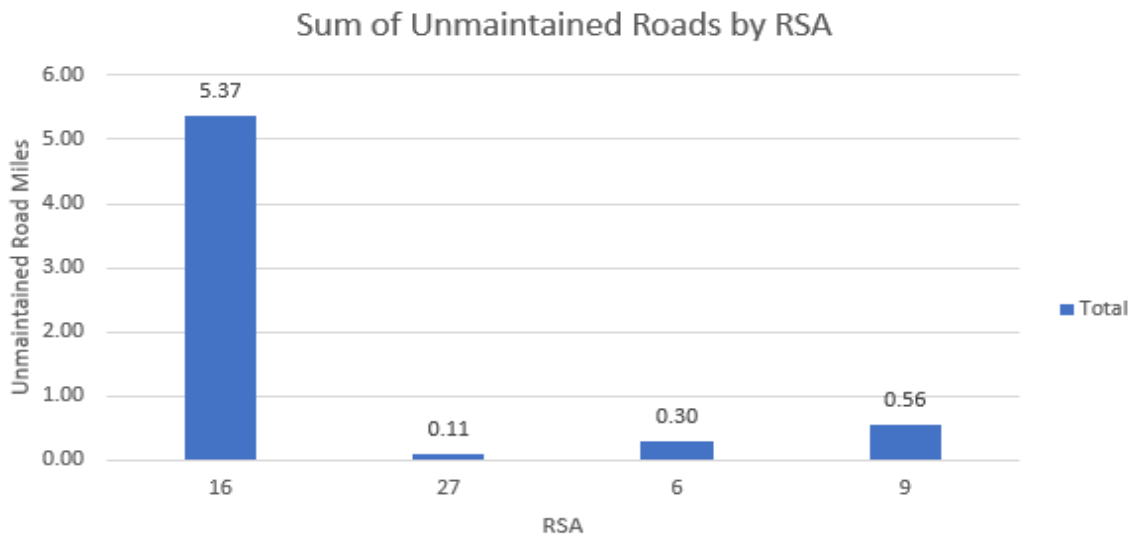

Unmaintained Roads in the Mat-Su Borough Assembly District 2

Data as of 2/5/2024
Totals are approximate

Unmaintained Roads by RSA			
Road Service Area	Sum of GIS Length(mi)	Maintenance Cost per Mile	Estimated Cost to Maintain
16	5.37	$ 5,711	$ 30,668
27	0.11	$ 12,800	$ 1,408
6	0.30	Outside of Road Service Area	
9	0.56	$ 11,500	$ 6,440
Grand Total	6.34		$ 38,516

Note: Cost per mile is based on the FY2025 RSA maintenance contract for Level 3 roads (Level 3 roads are low volume, and do not directly access schools, public safety buildings, landfill or transfer sites).

Cost per mile does not account for any improvement that may be required for roads that do not meet Borough standards for maintenance.

Sum of GIS Length(mi)

Road Service Area ▾