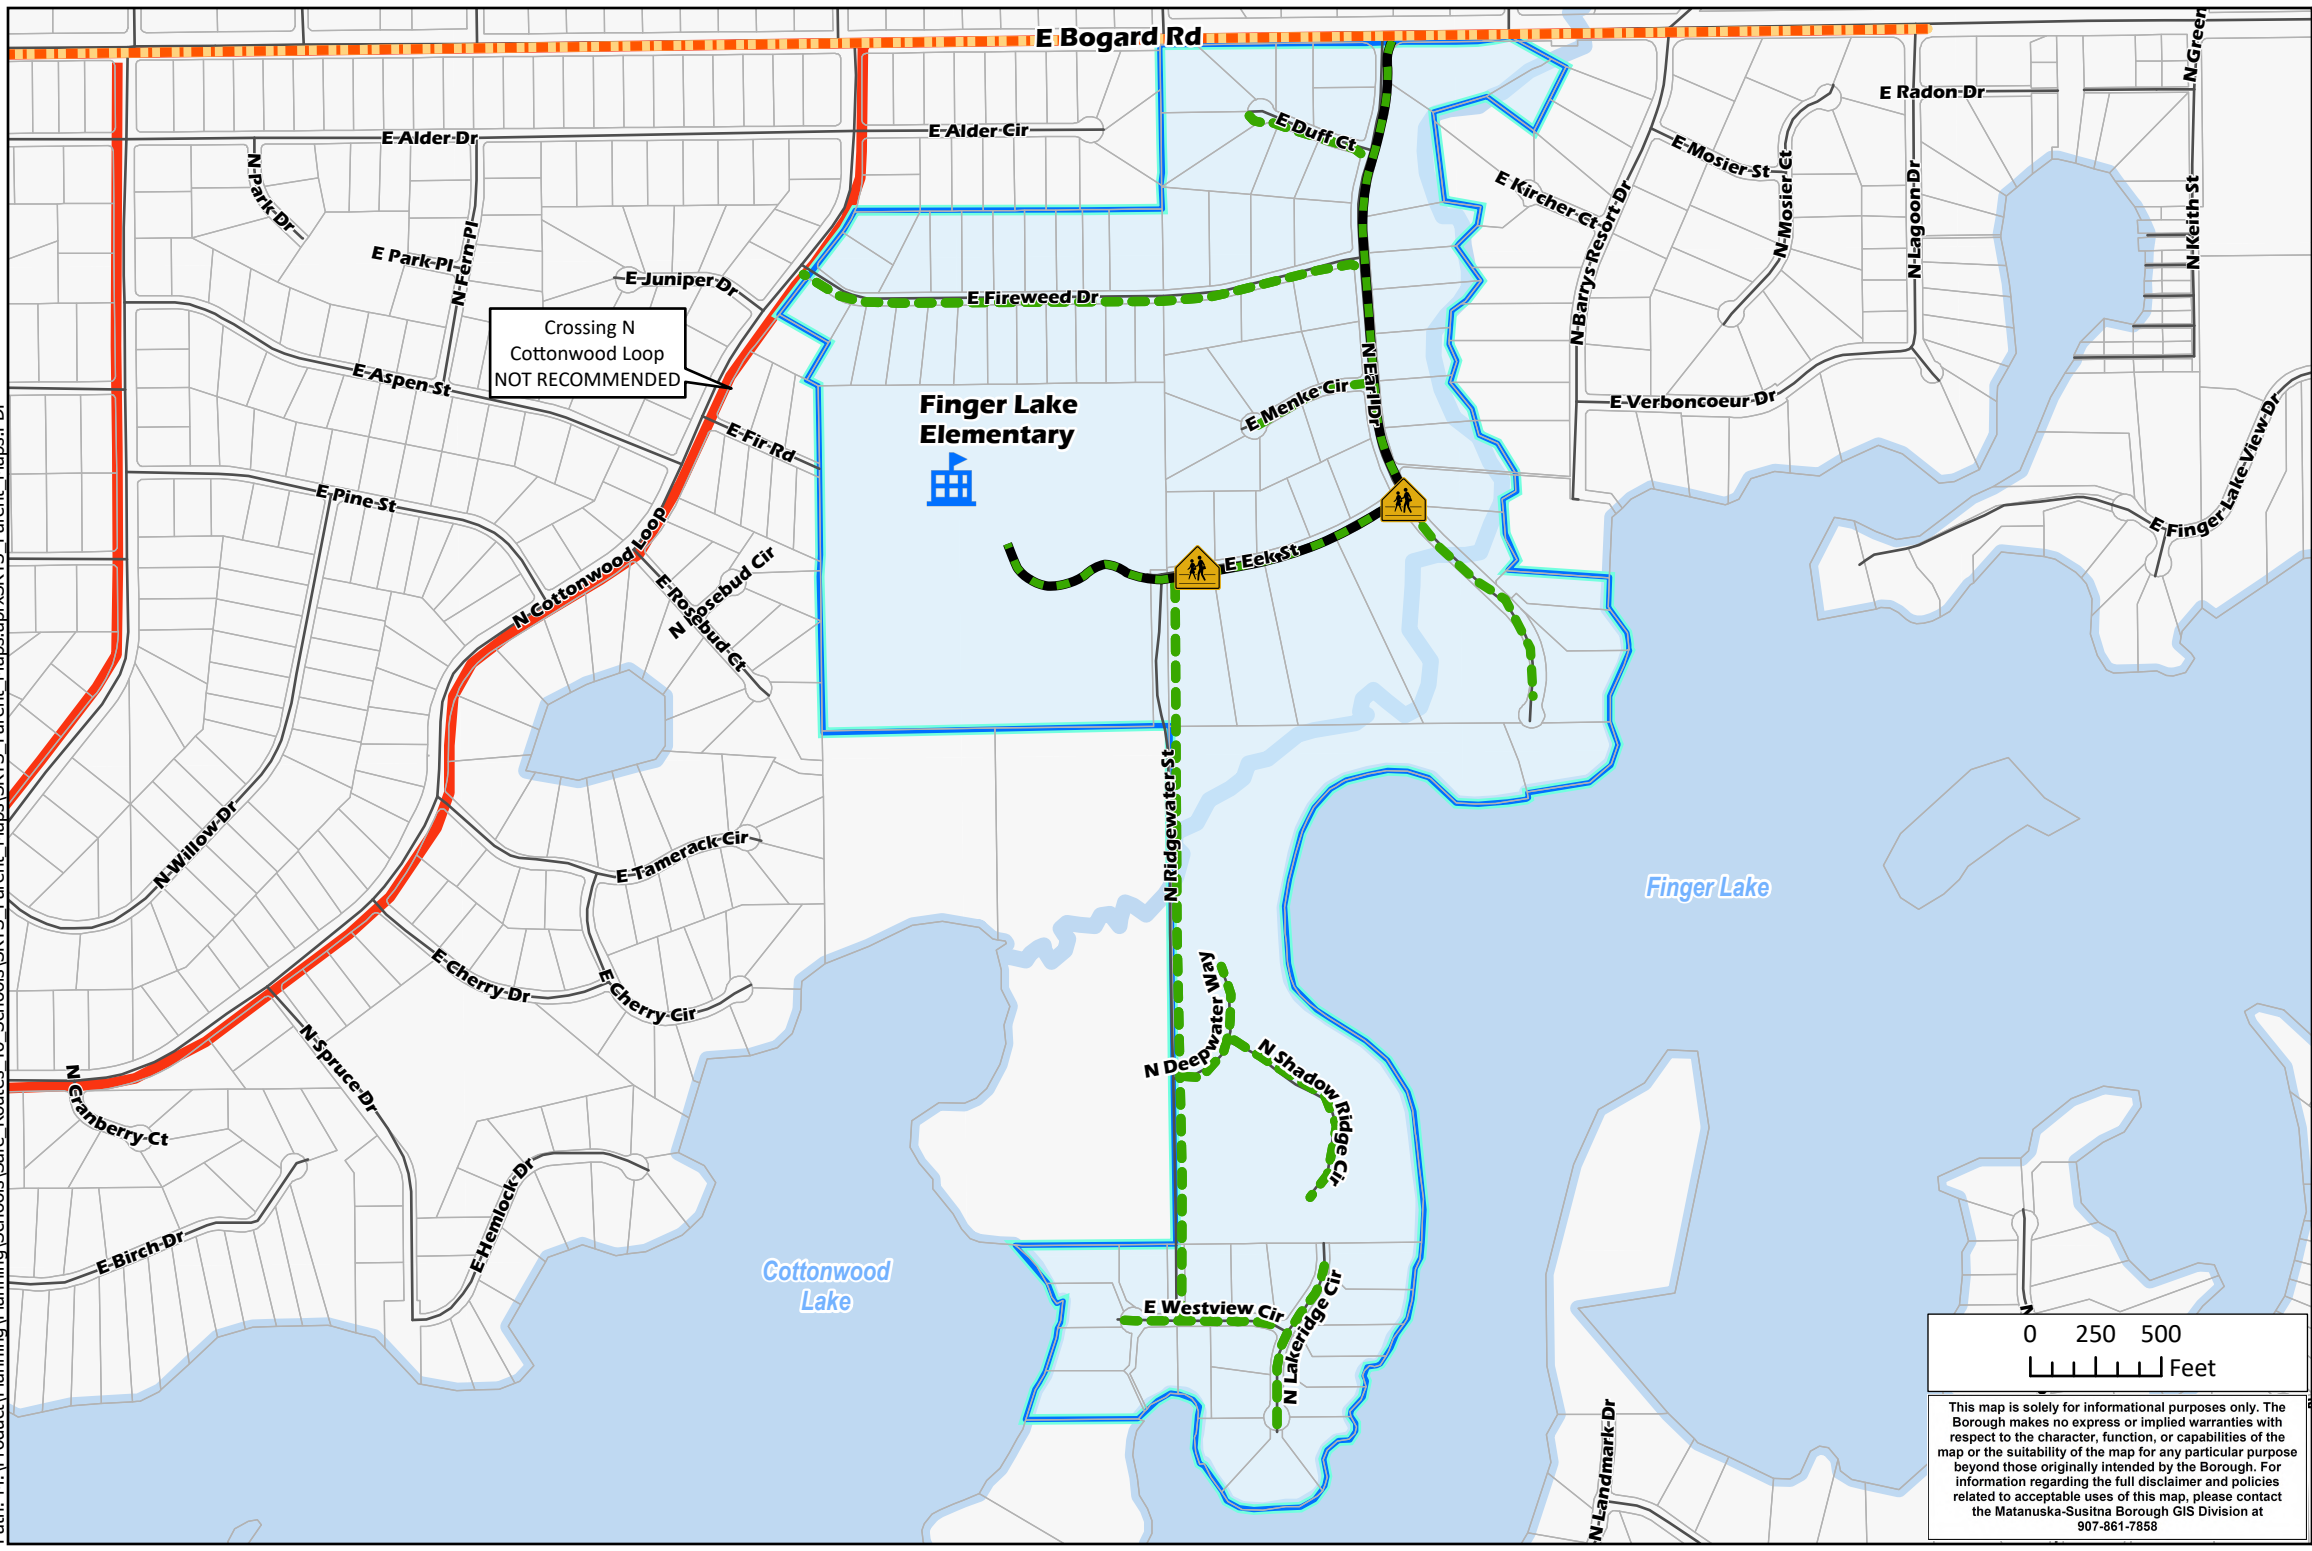

Safe Routes to School (SRTS Plan 2024)

Finger Lake Elementary School

Legend

-  Finger Lake Elementary School
-  Safer Street Crossing
-  Safer Walking Route
-  Walking Route NOT recommended
-  Separated Path
-  Barrier Road: Do NOT Cross Here
-  Current Walking Area

Map Produced by MSB GIS Division

7/31/2024

This map is solely for informational purposes only. The Borough makes no express or implied warranties with respect to the character, function, or capabilities of the map or the suitability of the map for any particular purpose beyond those originally intended by the Borough. For information regarding the full disclaimer and policies related to acceptable uses of this map, please contact the Matanuska-Susitna Borough GIS Division at 907-861-7858

Path: M:\Product\Planning\Schools\Safe_Routes_To_Schools\SRTS_Parent_Maps\aprx\SRTS_Parent_Maps.PDF

Crossing N Cottonwood Loop NOT RECOMMENDED

Finger Lake Elementary

Finger Lake

Cottonwood Lake