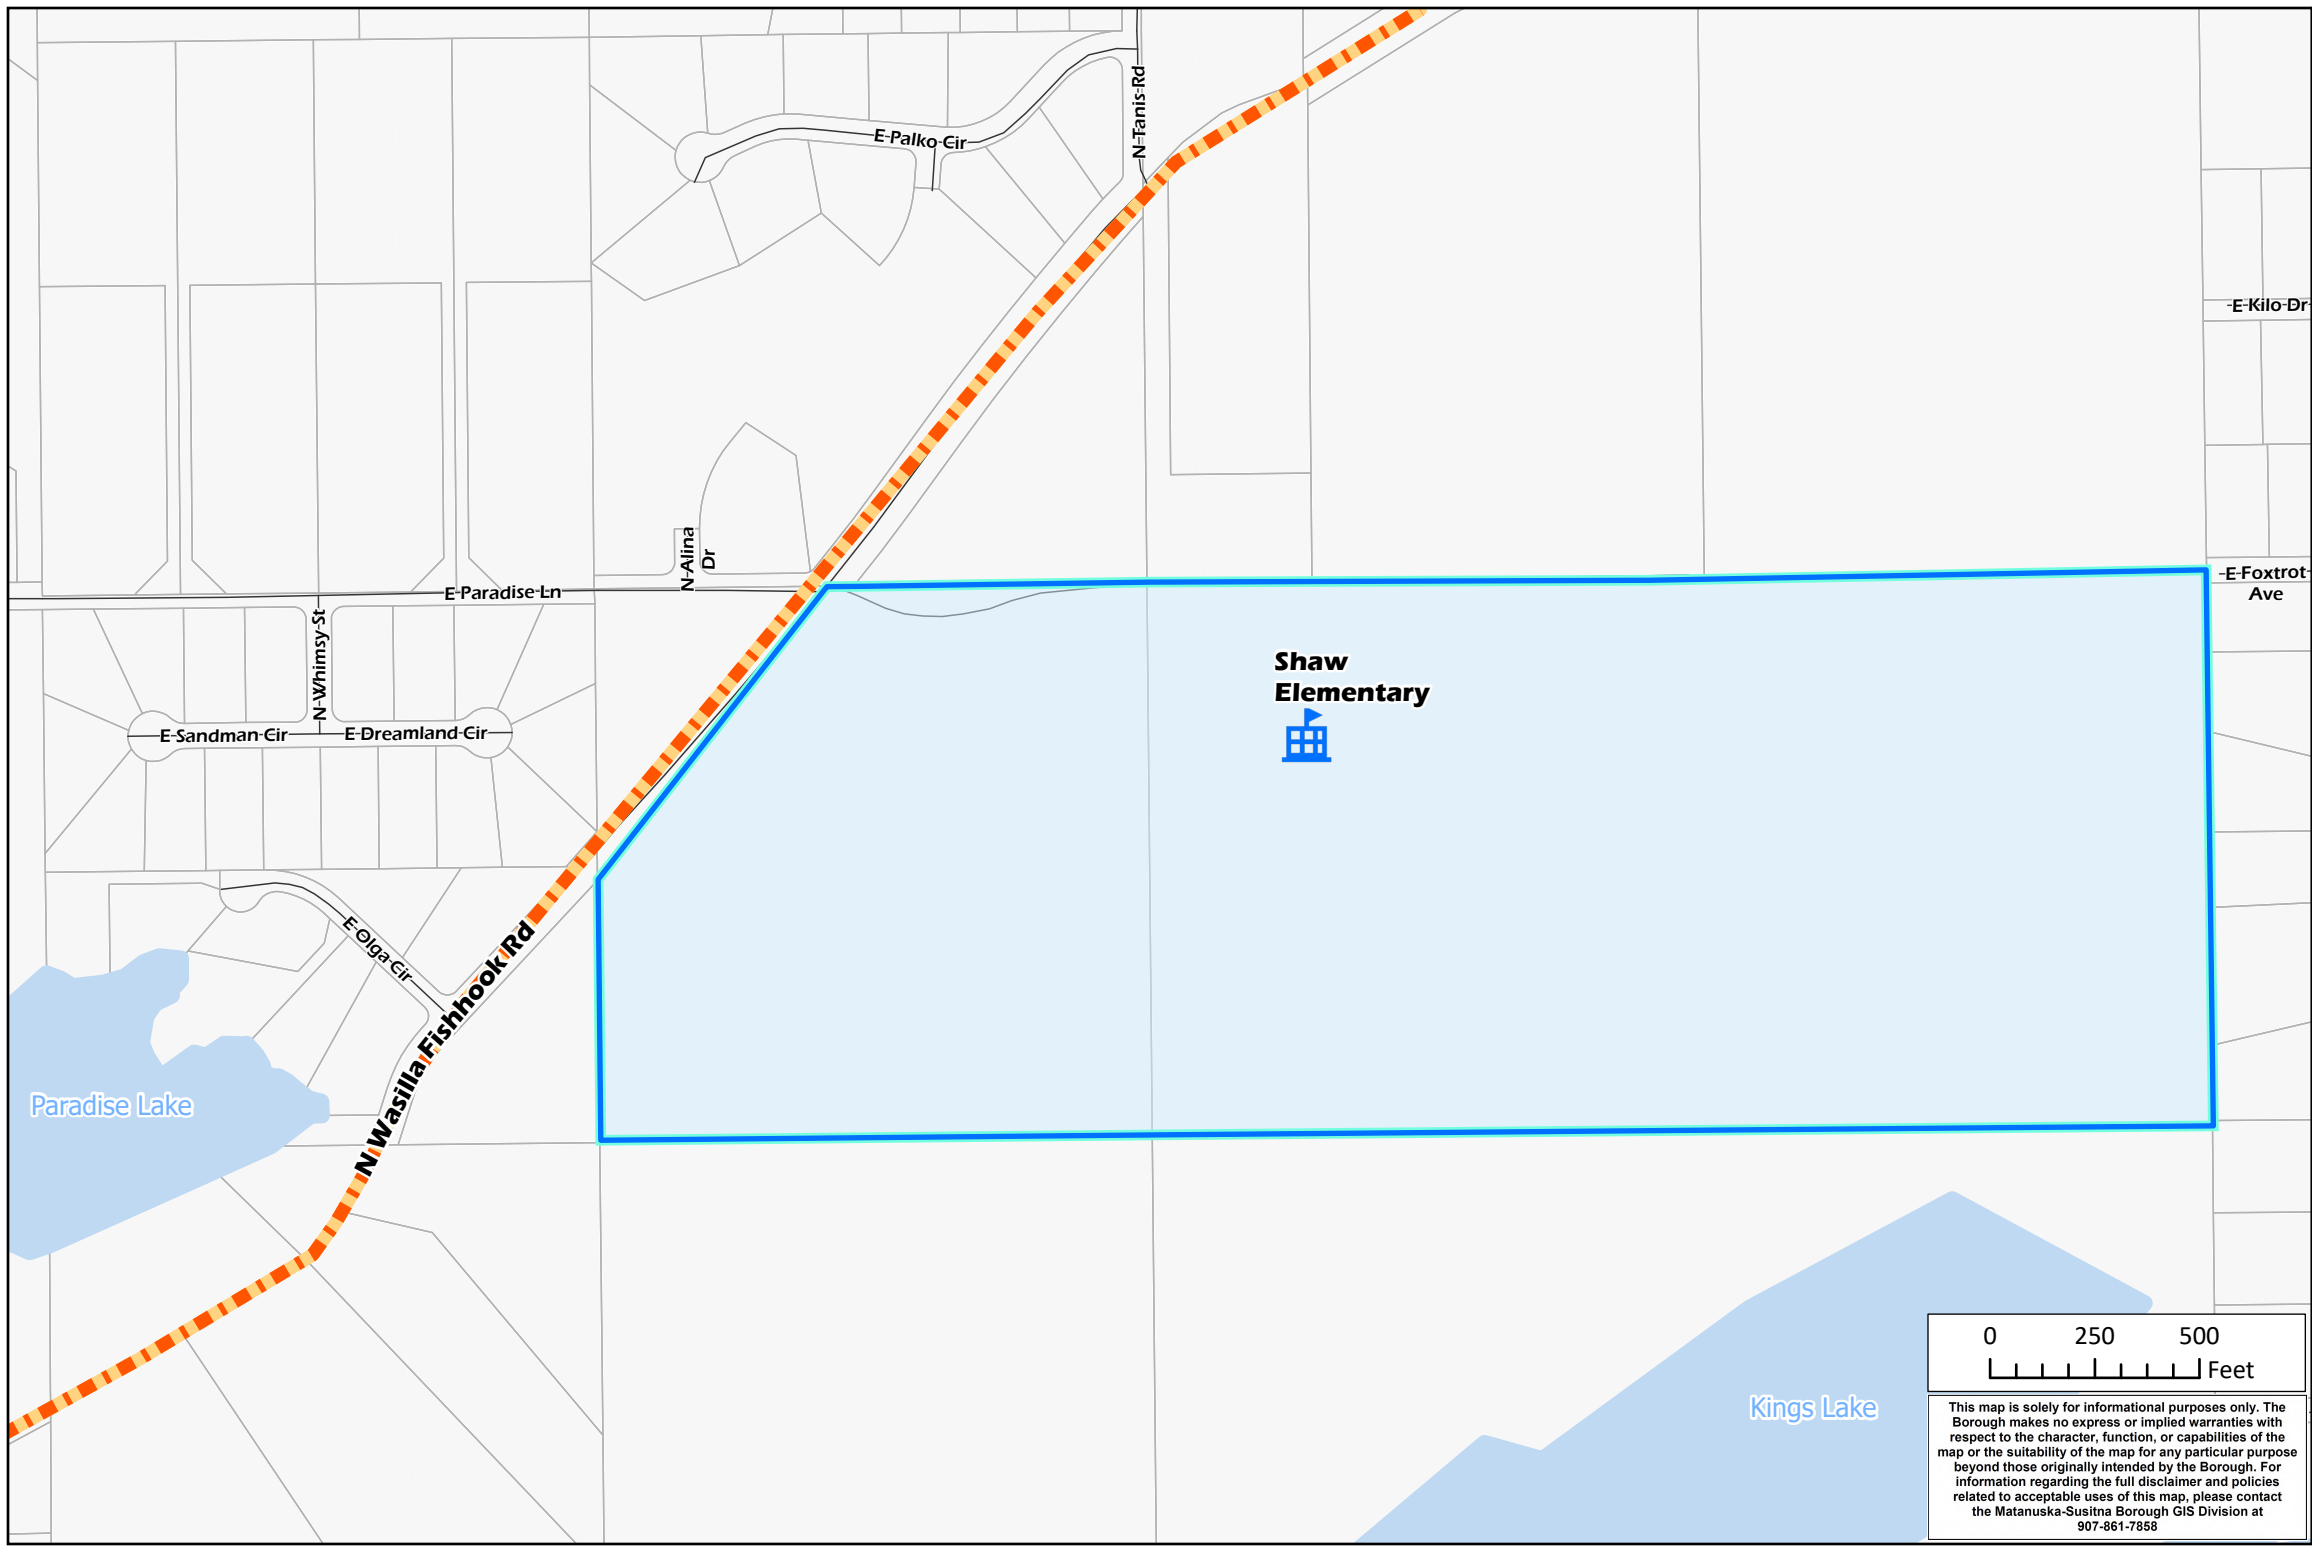

Safe Routes to School (SRTS Plan 2024)

-- Shaw Elementary

Legend

-  Shaw Elementary
-  Barrier Road: Do NOT Cross Here
-  Current Walking Area

NOTE:
There are currently no safe walking routes accessing Shaw Elementary School.

Map Produced by MSB GIS Division
8/1/2024

This map is solely for informational purposes only. The Borough makes no express or implied warranties with respect to the character, function, or capabilities of the map or the suitability of the map for any particular purpose beyond those originally intended by the Borough. For information regarding the full disclaimer and policies related to acceptable uses of this map, please contact the Matanuska-Susitna Borough GIS Division at 907-861-7858