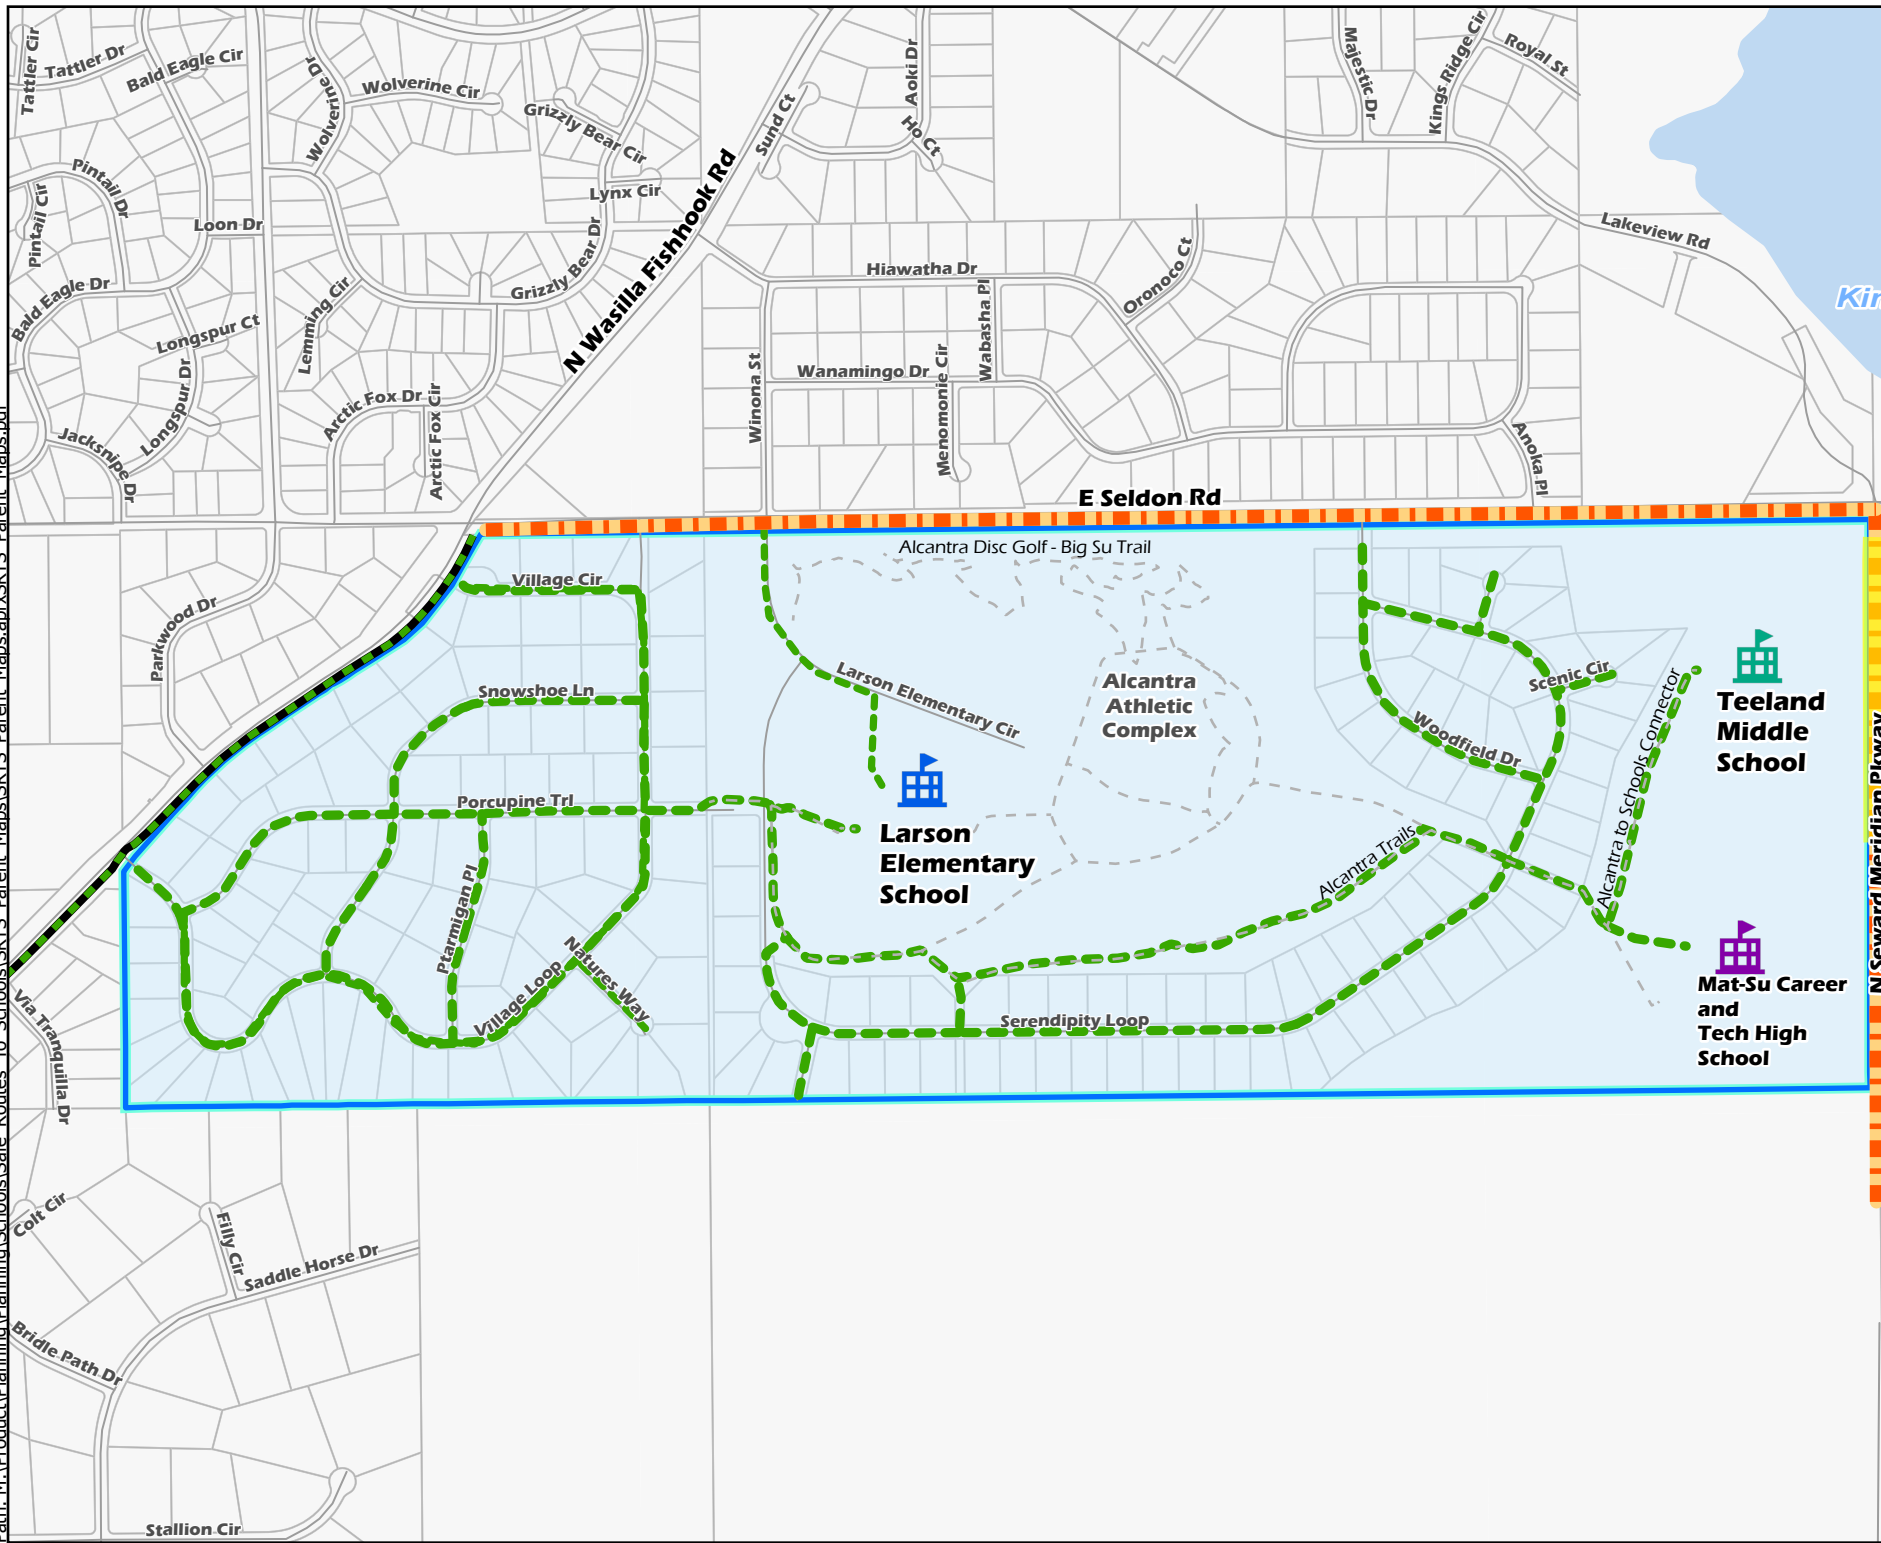

Path: M:\Product\Planning\Schools\Safe Routes To Schools\SRSTS Parent Maps\SRSTS Parent Maps.aprx\SRSTS Parent Maps.pdf

This map is solely for informational purposes only. The Borough makes no express or implied warranties with respect to the character, function, or capabilities of the map or the suitability of the map for any particular purpose beyond those originally intended by the Borough. For information regarding the full disclaimer and policies related to acceptable uses of this map, please contact the Matanuska-Susitna Borough GIS Division at 907-861-7858

### Safe Routes to School (SRTS Plan 2024)

### Legend

- Larson Elementary
- Teeland Middle School
- Mat-Su Career and Tech High School
- Safer Walking Route
- Separated Path
- Barrier Road: Do NOT Cross Here
- School Zones (20 MPH)
- Current Walking Area

Map Produced by MSB GIS Division 8/5/2024

Kings Lake

N Seward Meridian Pkwy

Fronteras Charter (K-12)

Mat-Su Day School

Larson Elementary School

Teeland Middle School

Mat-Su Career and Tech High School