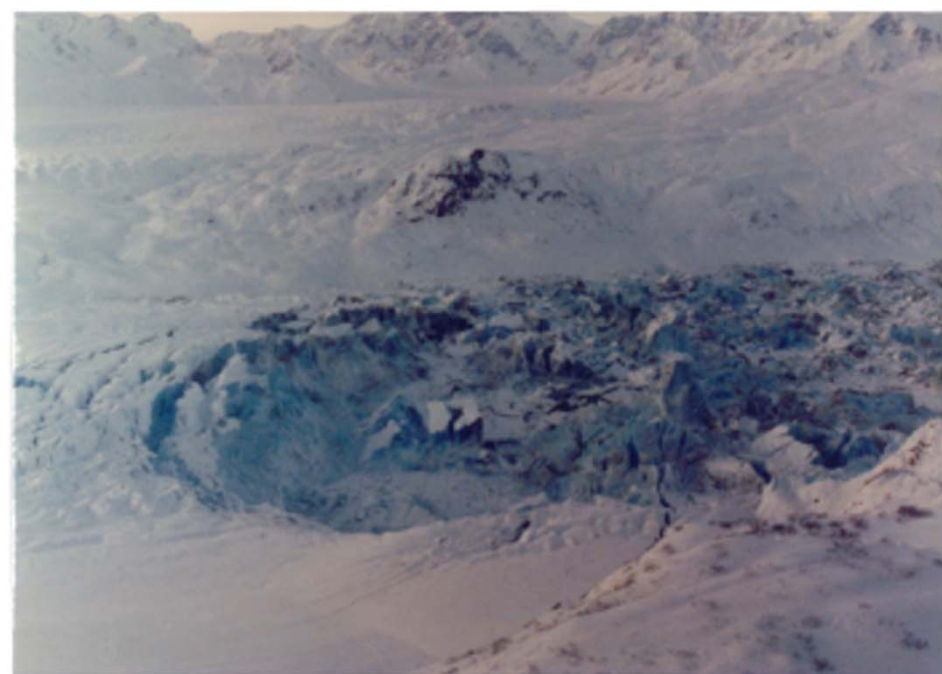

Beluga River Outburst Flood, December 5, 1980

Glacier Outburst

Water level indication

Utility tower damage
Beluga River Outburst Flood
December 5, 1980