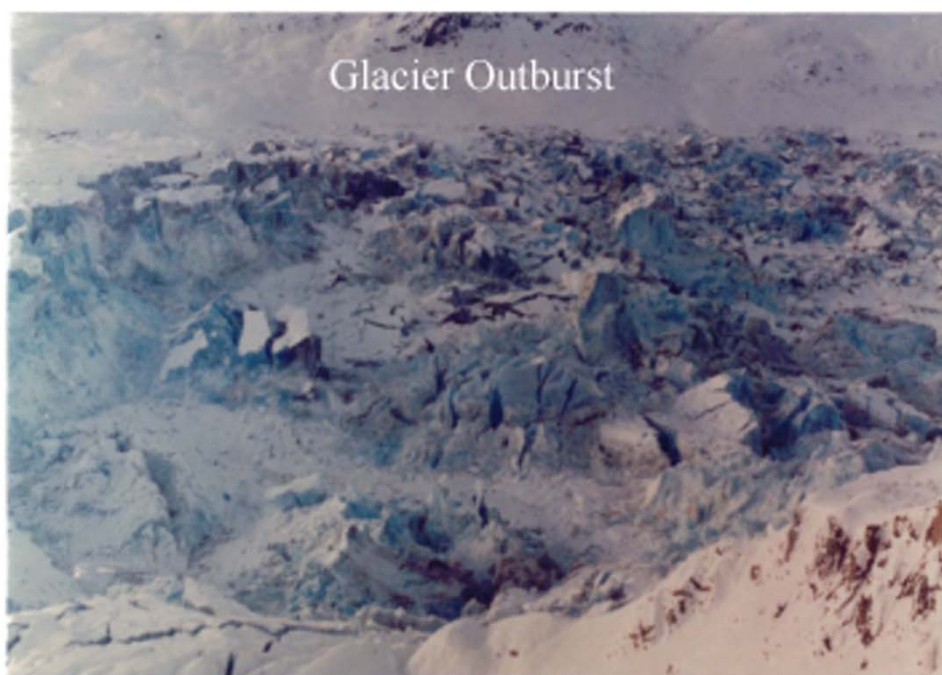

Beluga River Outburst Flood, December 5, 1980

Glacier Outburst

Water level indication

Utility tower damage
Beluga River Outburst Flood
December 5, 1980